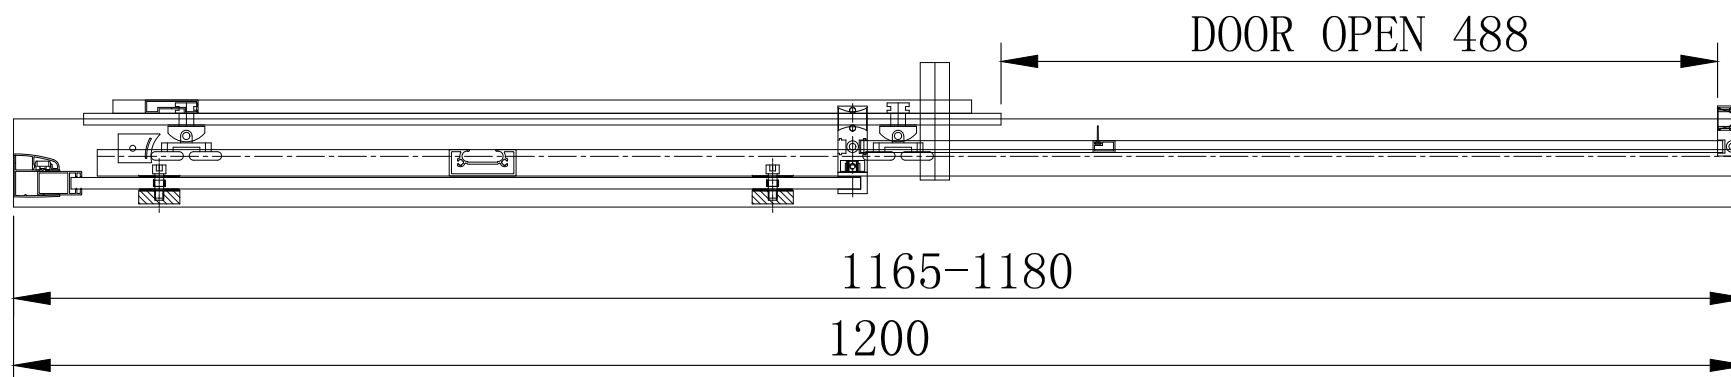

49. 6025 8mm Framed Sliding Door Brushed Brass 1000mm

49.6026 8mm Framed Sliding Door Brushed Brass 1100mm

49.6027 8mm Framed Sliding Door Brushed Brass 1200mm

49.6028 8mm Framed Sliding Door Brushed Brass 1400mm

49.6029 8mm Framed Sliding Door Brushed Brass 1600mm

49.6031 8mm Framed Sliding Door Brushed Brass 1700mm