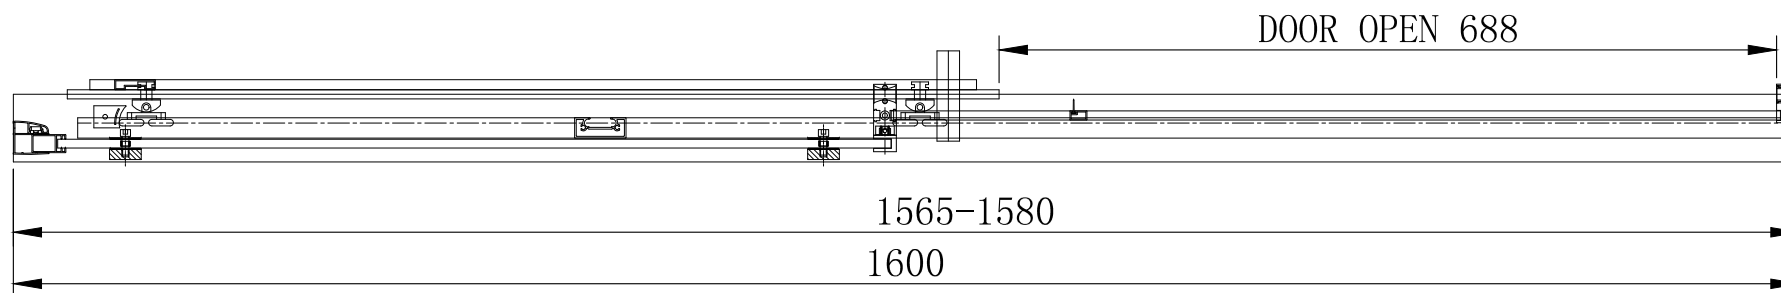

49. 6025 8mm Framed Sliding Door Brushed Brass 1000mm

49.6026 8mm Framed Sliding Door Brushed Brass 1100mm

49.6027 8mm Framed Sliding Door Brushed Brass 1200mm

49.6028 8mm Framed Sliding Door Brushed Brass 1400mm

49.6029 8mm Framed Sliding Door Brushed Brass 1600mm

49.6031 8mm Framed Sliding Door Brushed Brass 1700mm