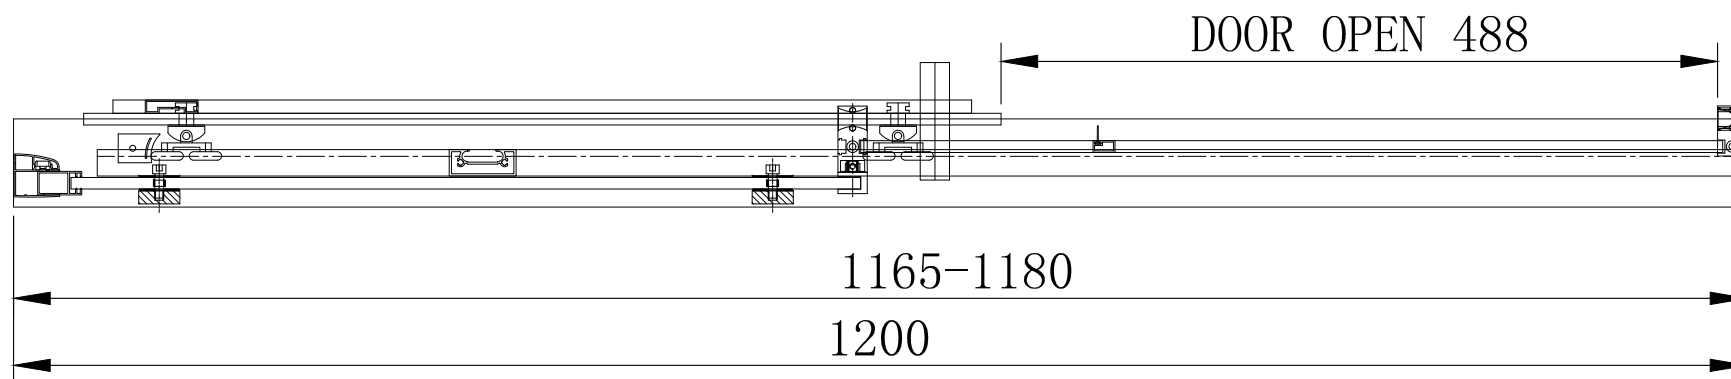

49. 6025 8mm Framed Sliding Door Brushed Brass 1000mm

49.6026 8mm Framed Sliding Door Brushed Brass 1100mm

49.6027 8mm Framed Sliding Door Brushed Brass 1200mm

49.6028 8mm Framed Sliding Door Brushed Brass 1400mm

49.6029 8mm Framed Sliding Door Brushed Brass 1600mm

49.6031 8mm Framed Sliding Door Brushed Brass 1700mm