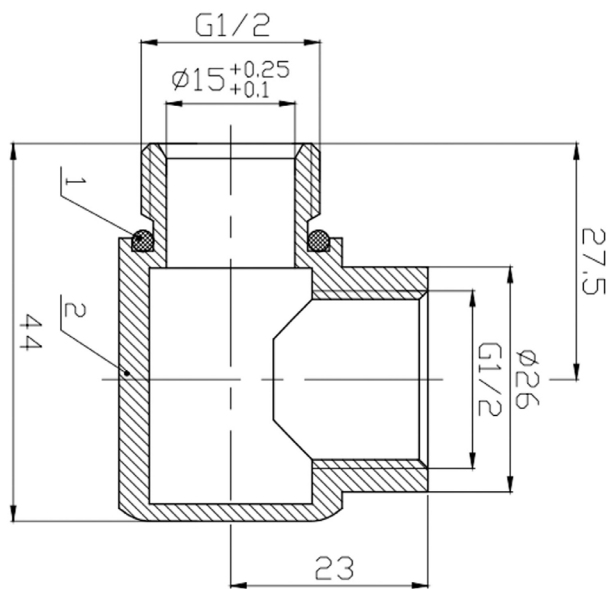

DATASHEET

Image

General Information

Product:	41.4042
Description:	Dual Fuel Elbow
Website Link:	(Click Here)
Product Type:	Elbow
Brand:	Eastbrook Company
Colour:	Matt Cappuccino
Material:	Brass
Net Weight (kg):	0.2kg
Product Range:	Elbow

Product Specifications

Warranty:	5 Year(s)
-----------	-----------

Drawing

Dual Fuel Elbow Technical Drawing

41.3003 - 41.4040 - 41.4041
41.4042 - 41.4043 - 41.4044
41.0607

Eastbrook 
Eastbrook Road, Gloucester GL4 3DB
Technical Helpline : 01452 317890
Mon - Fri / 8am - 5pm
Email : technical@eastbrookco.com