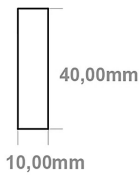

### General Information

Product:	89:1286
Description:	Defford 800 x 500mm Towel Rail
Website Link:	<a href="#">(Click Here)</a>
Product Type:	Towel Rail
Brand:	Eastbrook Company
Colour:	Matt Anthracite
Material:	Mild Steel
Height (mm):	800mm
Width (mm):	500mm
Net Weight (kg):	7.2kg
Product Range:	Defford

## Drawing

### Defford 800 x 500mm. Technical Drawing

A SECTION

B SECTION

scale: 1/5

**Eastbrook **  
Eastbrook Road, Gloucester GL4 3DB  
Technical Helpline : 01452 317890  
Mon - Fri / 8am - 5pm  
Email : [technical@eastbrookco.com](mailto:technical@eastbrookco.com)