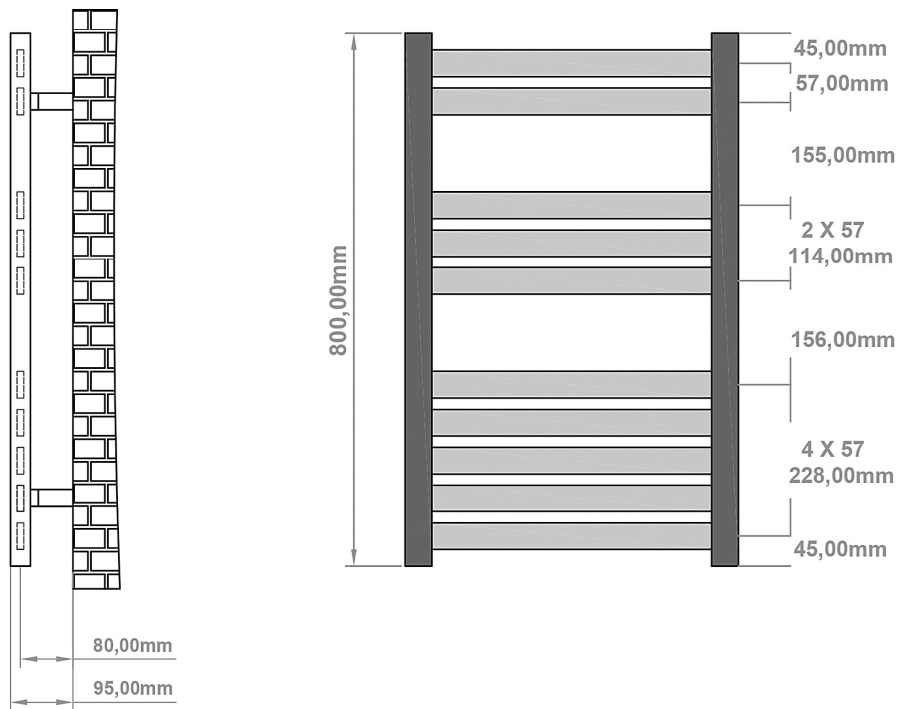

### General Information

Product:	89:1286
Description:	Defford 800 x 500mm Towel Rail
Website Link:	<a href="#">(Click Here)</a>
Product Type:	Towel Rail
Brand:	Eastbrook Company
Colour:	Matt Anthracite
Material:	Mild Steel
Height (mm):	800mm
Width (mm):	500mm
Net Weight (kg):	7.2kg
Product Range:	Defford

### Defford 800 x 500mm. Technical Drawing

A SECTION

B SECTION

scale: 1/5

**Eastbrook **  
Eastbrook Road, Gloucester GL4 3DB  
Technical Helpline : 01452 317890  
Mon - Fri / 8am - 5pm  
Email : [technical@eastbrookco.com](mailto:technical@eastbrookco.com)