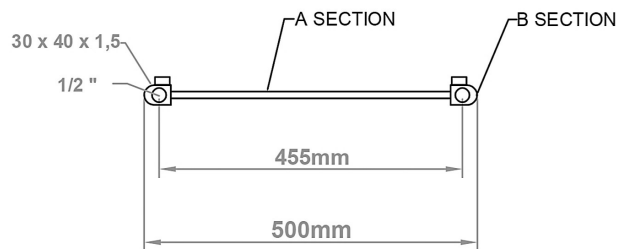

Drawing

Defford 800 x 500mm. Technical Drawing

A SECTION

B SECTION

scale: 1/5

Eastbrook
Eastbrook Road, Gloucester GL4 3DB
Technical Helpline : 01452 317890
Mon - Fri / 8am - 5pm
Email : technical@eastbrookco.com