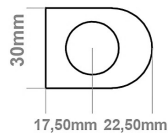

### General Information

Product:	89:1286
Description:	Defford 800 x 500mm Towel Rail
Website Link:	<a href="#">(Click Here)</a>
Product Type:	Towel Rail
Brand:	Eastbrook Company
Colour:	Matt Anthracite
Material:	Mild Steel
Height (mm):	800mm
Width (mm):	500mm
Net Weight (kg):	7.2kg
Product Range:	Defford

## Drawing

### Defford 800 x 500mm. Technical Drawing

A SECTION

B SECTION

scale: 1/5

**Eastbrook **  
Eastbrook Road, Gloucester GL4 3DB  
Technical Helpline : 01452 317890  
Mon - Fri / 8am - 5pm  
Email : [technical@eastbrookco.com](mailto:technical@eastbrookco.com)