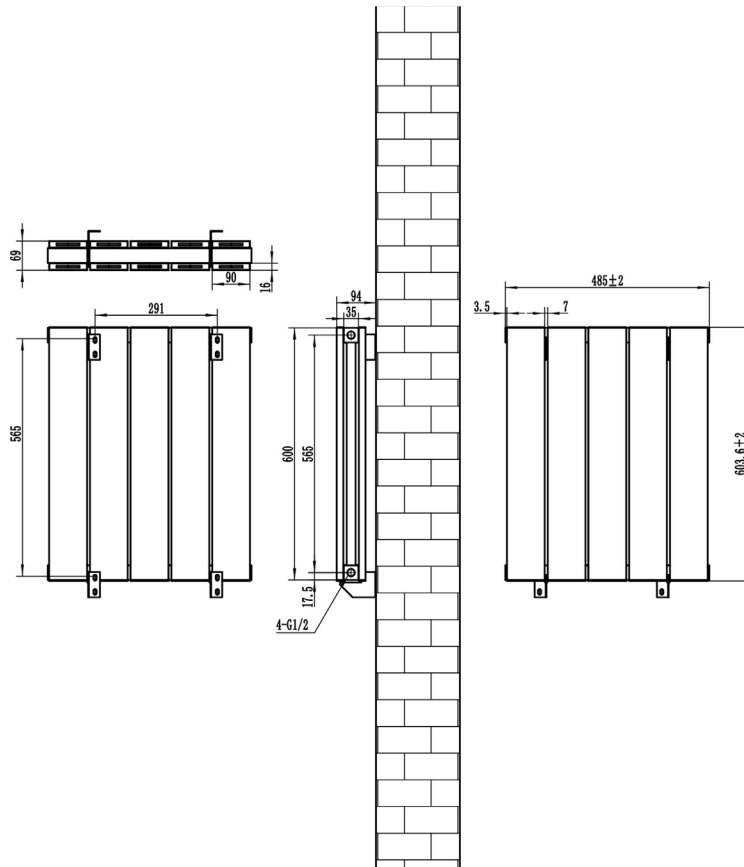

DATASHEET

Image

General Information

Product:	81.0289
Description:	Queenswood 600 x 485 Aluminium Radiator
Website Link:	(Click Here)
Brand:	Eastbrook Company
Colour:	Matt Black
Material:	Aluminium
Height (mm):	600mm
Width (mm):	485mm
Net Weight (kg):	6.1kg
Product Range:	Queenswood

Product Specifications

Warranty:	5 Year(s)
Finish:	Matt
Orientation:	Horizontal
BTU $\Delta T50^{\circ}\text{C}$:	1985
BTU $\Delta T60^{\circ}\text{C}$:	2503
Watts $\Delta T50^{\circ}\text{C}$:	582
Watts $\Delta T60^{\circ}\text{C}$:	734
Number of Vertical Panels:	5

Drawing

Queenswood Aluminium Radiator 600 x 485mm. Technical Drawing

- * Projection from wall : 94mm.
- * Tappings from wall : 58mm.
- * No flow diverter is used.

Eastbrook 
Eastbrook Road, Gloucester GL4 3DB
Technical Helpline : 01452 317890
Mon - Fri / 8am - 5pm
Email : technical@eastbrookco.com