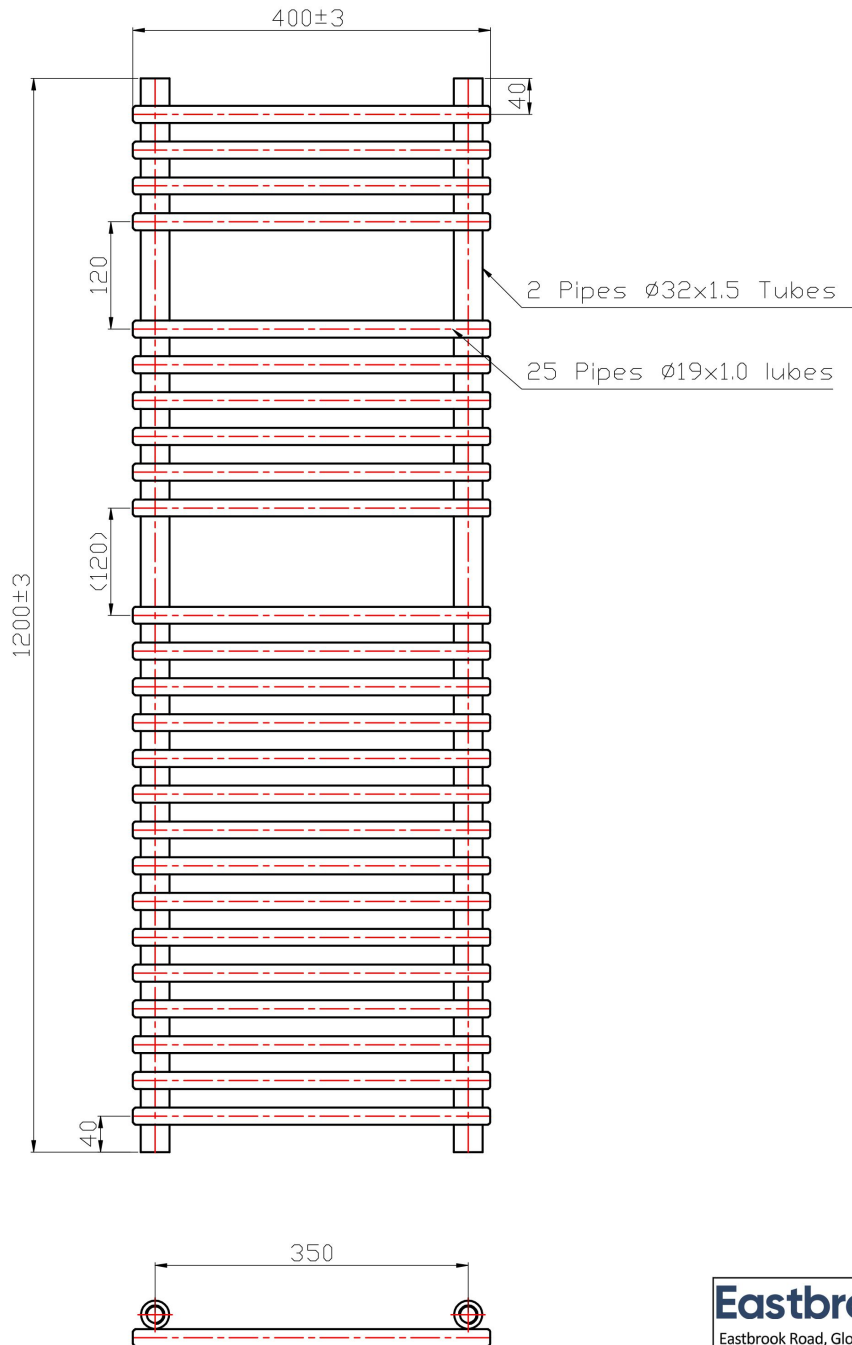

DATASHEET

Image

General Information

Product:	41.0164
Description:	Tube on Tube 1200x400
Website Link:	(Click Here)
Product Type:	Towel Rail
Brand:	Eastbrook Company
Colour:	Chrome
Material:	Mild Steel
Height (mm):	1200mm
Width (mm):	400mm
Net Weight (kg):	6.56kg
Product Range:	Biava Tube on Tube

Drawing

Biava Tube on Tube Towel Rail 1200 x 400mm. Technical Drawing

Eastbrook 
Eastbrook Road, Gloucester GL4 3DB
Technical Helpline : 01452 317890
Mon - Fri / 8am - 5pm
Email : technical@eastbrookco.com