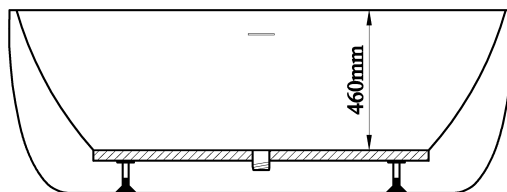

DATASHEET

Image

General Information

Product:	33.0054
Description:	Grafton D shaped Bath 1650x800
Website Link:	(Click Here)
Product Type:	D Shape Baths
Brand:	Eastbrook Company
Colour:	White
Material:	Double skinned 4mm thick acrylic
Height (mm):	600mm
Width (mm):	800mm
Length (mm):	1650mm
Net Weight (kg):	38kg
Product Range:	Grafton

Product Specifications

Warranty:	5 Year(s)
Water Capacity:	270L

Drawing

33.0054
Measurement: 1650 × 800 ×
600mm

SECTION A-A

SECTION B-B