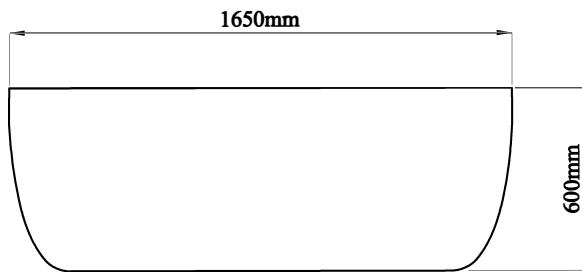

DATASHEET

Image

General Information

Product:	33.0054
Description:	Grafton D shaped Bath 1650x800
Website Link:	(Click Here)
Product Type:	D Shape Baths
Brand:	Eastbrook Company
Colour:	White
Material:	Double skinned 4mm thick acrylic
Height (mm):	600mm
Width (mm):	800mm
Length (mm):	1650mm
Net Weight (kg):	38kg
Product Range:	Grafton

Product Specifications

Warranty:	5 Year(s)
Water Capacity:	270L

Drawing

33.0054
Measurement: 1650 × 800 ×
600mm

SECTION A-A

SECTION B-B