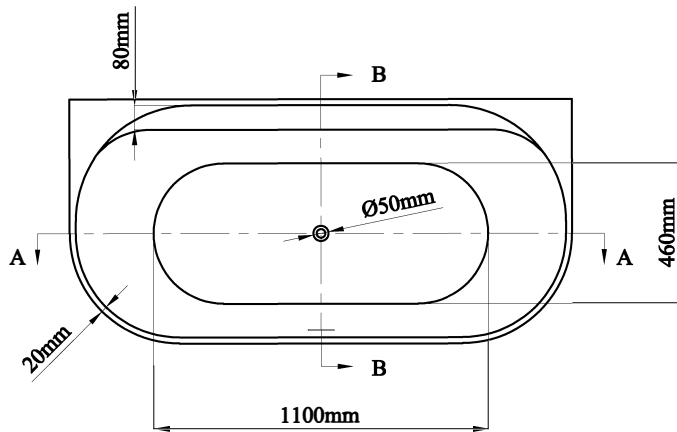

DATASHEET

Image

General Information

Product:	33.0054
Description:	Grafton D shaped Bath 1650x800
Website Link:	(Click Here)
Product Type:	D Shape Baths
Brand:	Eastbrook Company
Colour:	White
Material:	Double skinned 4mm thick acrylic
Height (mm):	600mm
Width (mm):	800mm
Length (mm):	1650mm
Net Weight (kg):	38kg
Product Range:	Grafton

Product Specifications

Warranty:	5 Year(s)
Water Capacity:	270L

Drawing

33.0054
Measurement: 1650 × 800 ×
600mm

SECTION A-A

SECTION B-B