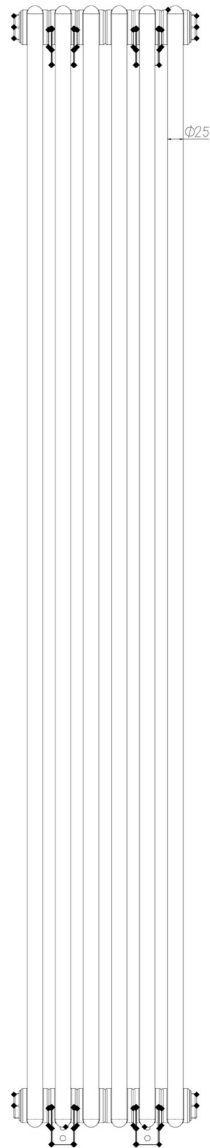

Rivassa 3 Column Radiator 1800 x 293mm.

Technical Drawing

Top view

Side view

Tappings off wall : 80mm.

Eastbrook 
Eastbrook Road, Gloucester GL4 3DB
Technical Helpline : 01452 317890
Mon - Fri / 8am - 5pm
Email : technical@eastbrookco.com