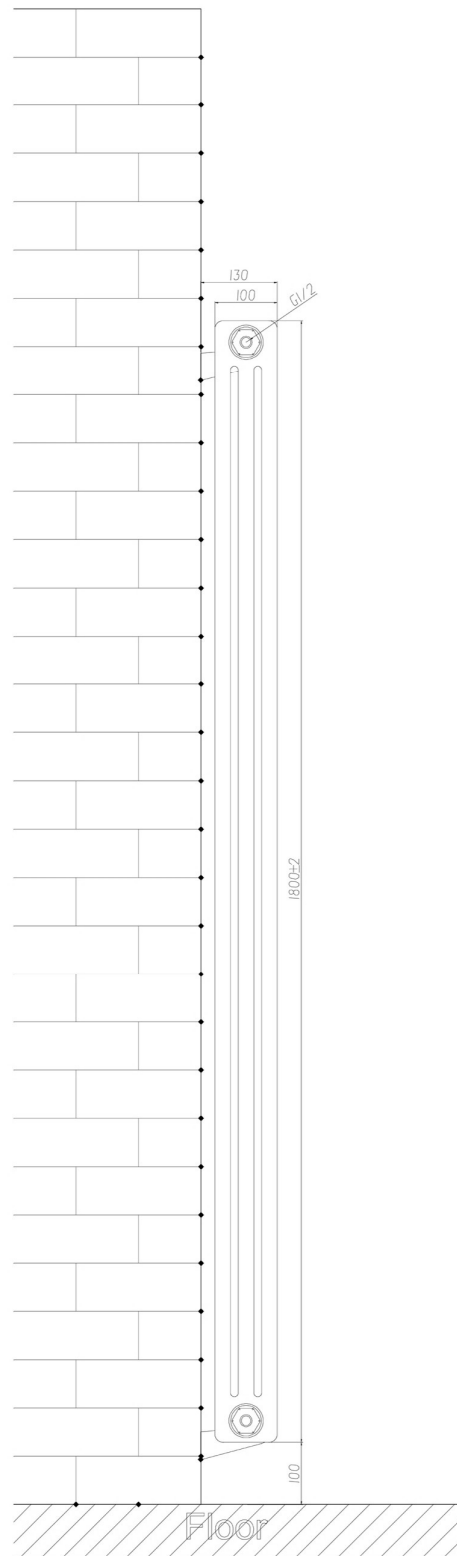

Rivassa 3 Column Radiator 1800 x 293mm.

Technical Drawing

Top view

Side view

Tappings off wall : 80mm.

Eastbrook 
Eastbrook Road, Gloucester GL4 3DB
Technical Helpline : 01452 317890
Mon - Fri / 8am - 5pm
Email : technical@eastbrookco.com