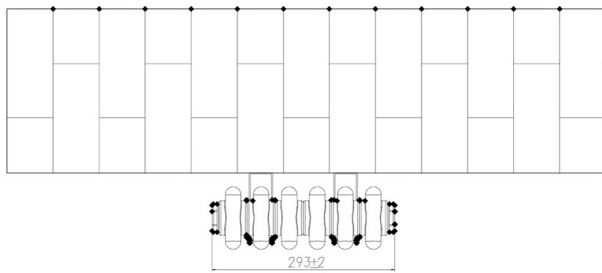

Rivassa 3 Column Radiator 1800 x 293mm.

Technical Drawing

Top view

Side view

Tappings off wall : 80mm.

Eastbrook 
Eastbrook Road, Gloucester GL4 3DB
Technical Helpline : 01452 317890
Mon - Fri / 8am - 5pm
Email : technical@eastbrookco.com