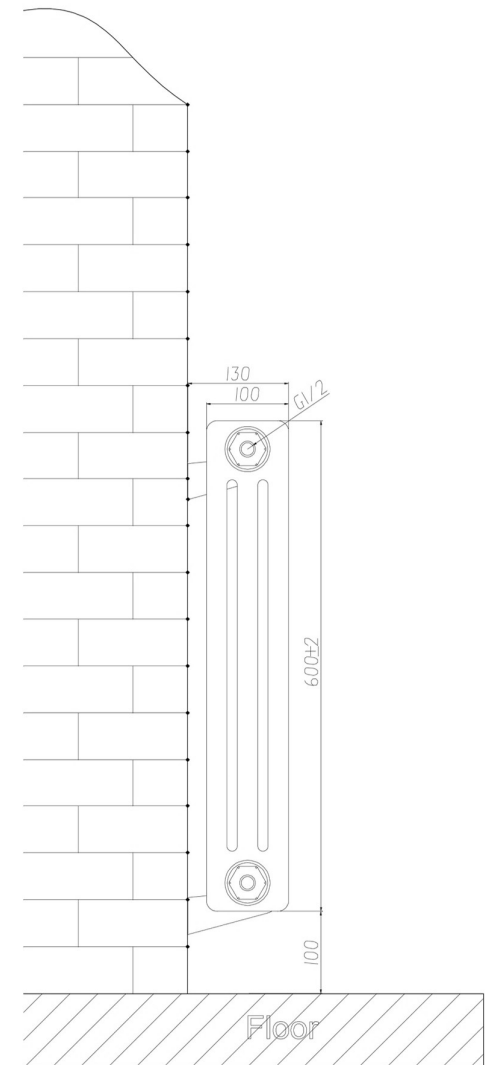

Rivassa 3 Column Horizontal 600 x 833mm.

Technical Drawing

Top view

Side view

Tappings off wall : 80mm.

Eastbrook

Eastbrook Road, Gloucester GL4 3DB

Technical Helpline : 01452 317890