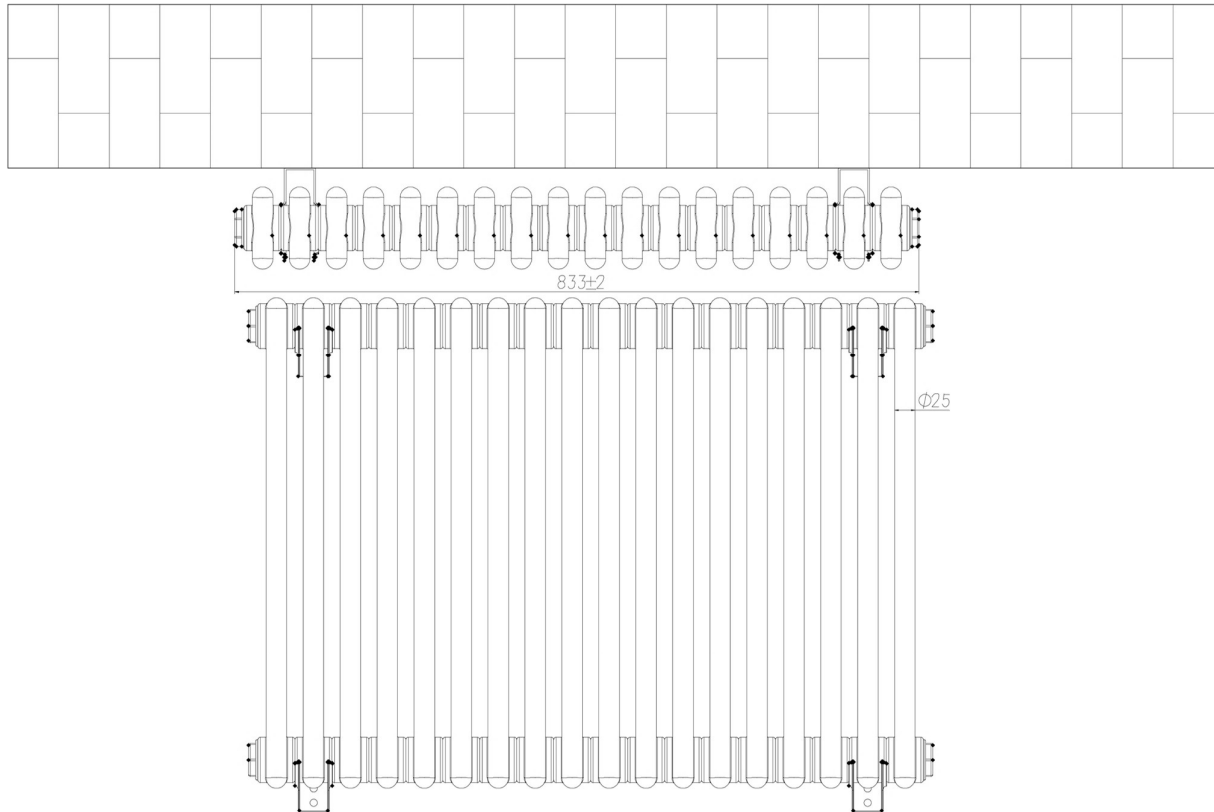

Rivassa 3 Column Horizontal 600 x 833mm.

Technical Drawing

Top view

Side view

Tappings off wall : 80mm.

Eastbrook

Eastbrook Road, Gloucester GL4 3DB

Technical Helpline : 01452 317890