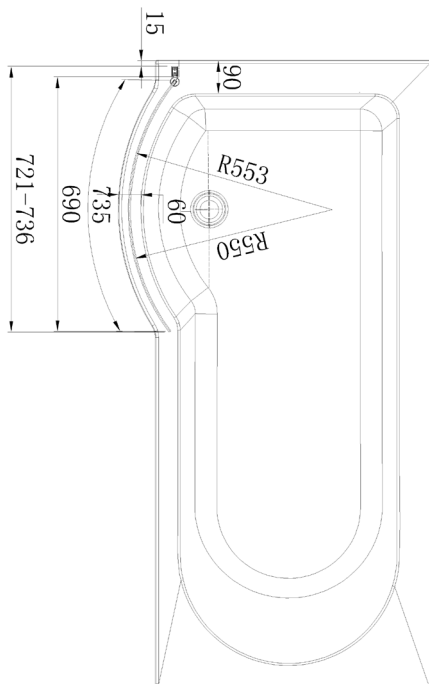

DATASHEET

Image

Drawing

General Information

Product:	49.2002
Description:	P Shape Bath Screen RH
Website Link:	(Click Here)
Product Type:	P-Shaped Baths Screens
Brand:	Eastbrook Company
Colour:	Chrome
Material:	Tempered Glass
Height (mm):	1400mm
Width (mm):	28mm
Length (mm):	735mm
Net Weight (kg) (kg):	16.73kg
Product Range:	Designer Screens

Product Specifications

Warranty:	1 Year(s)
Product Handing:	Right Hand
Easy Clean glass:	Yes
Finish:	Polished
Frameless:	No
Glass Thickness (mm):	6mm
Glass type:	Clear Glass
Shape:	P-Shaped