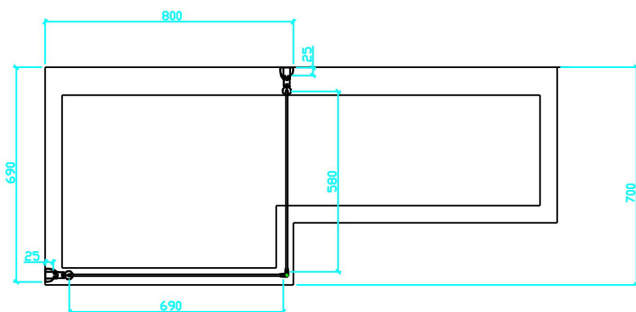

DATASHEET

Image

General Information

Product:	58.716
Description:	Type 1 Screen across bath for 700
Website Link:	(Click Here)
Product Type:	Hinge Bath Screens
Brand:	Eastbrook Company
Colour:	Chrome Profiles
Material:	Tempered Glass
Height (mm):	1400mm
Width (mm):	700mm
Net Weight (kg) (kg):	17kg

Product Specifications

Warranty:	1 Year(s)
Easy Clean glass:	Yes
Finish:	Polished
Frameless:	Yes
Glass Thickness (mm):	6mm
Glass type:	Clear Glass

Drawing

700