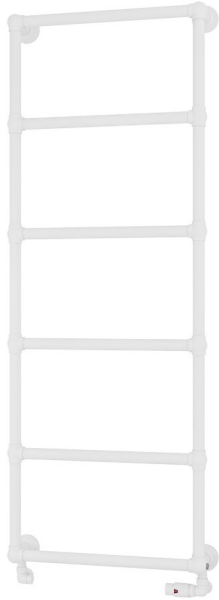

DATASHEET

Image

General Information

Product:	41.0436
Description:	Stour 1550 x 600
Website Link:	(Click Here)
Product Type:	Towel Rail
Brand:	Eastbrook Company
Colour:	Matt White
Material:	Mild Steel
Height (mm):	1550mm
Width (mm):	600mm
Net Weight (kg):	12.3kg
Product Range:	Stour

Product Specifications

Warranty:	5 Year(s)
Supplied with fixings:	Yes
Orientation:	Vertical
BTU $\Delta T50^{\circ}\text{C}$:	1062
BTU $\Delta T60^{\circ}\text{C}$:	1359
Watts $\Delta T50^{\circ}\text{C}$:	311
Watts $\Delta T60^{\circ}\text{C}$:	398

Drawing

Stour 1550 x 600mm. Technical Drawing

Tappings : 526mm.

Tappings from wall : 53mm.

Distance from wall : 130mm.

This product should be fitted by a fully qualified installer.

Eastbrook 
Eastbrook Road, Gloucester GL4 3DB
Technical Helpline : 01452 317890
Mon - Fri / 8am - 5pm
Email : technical@eastbrookco.com