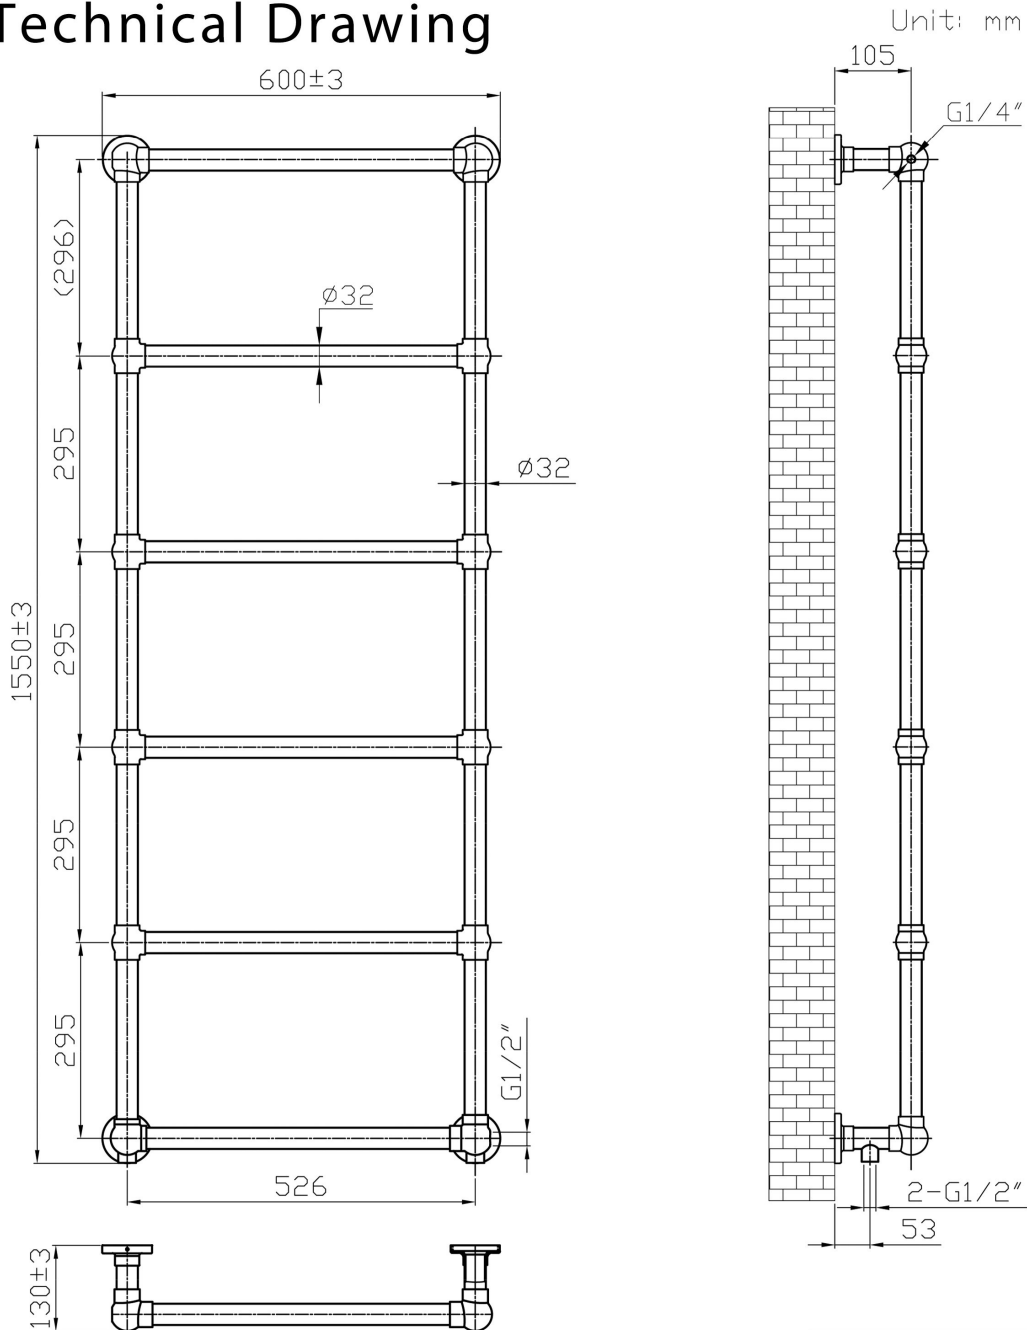

DATASHEET

Image

General Information

Product:	41.0436
Description:	Stour 1550 x 600
Website Link:	(Click Here)
Product Type:	Towel Rail
Brand:	Eastbrook Company
Colour:	Matt White
Material:	Mild Steel
Height (mm):	1550mm
Width (mm):	600mm
Net Weight (kg):	12.3kg
Product Range:	Stour

Product Specifications

Warranty:	5 Year(s)
Supplied with fixings:	Yes
Orientation:	Vertical
BTU $\Delta T50^{\circ}\text{C}$:	1062
BTU $\Delta T60^{\circ}\text{C}$:	1359
Watts $\Delta T50^{\circ}\text{C}$:	311
Watts $\Delta T60^{\circ}\text{C}$:	398

Drawing

Stour 1550 x 600mm. Technical Drawing

Tappings : 526mm.

Tappings from wall : 53mm.

Distance from wall : 130mm.

This product should be fitted by a fully qualified installer.

Eastbrook 
Eastbrook Road, Gloucester GL4 3DB
Technical Helpline : 01452 317890
Mon - Fri / 8am - 5pm
Email : technical@eastbrookco.com