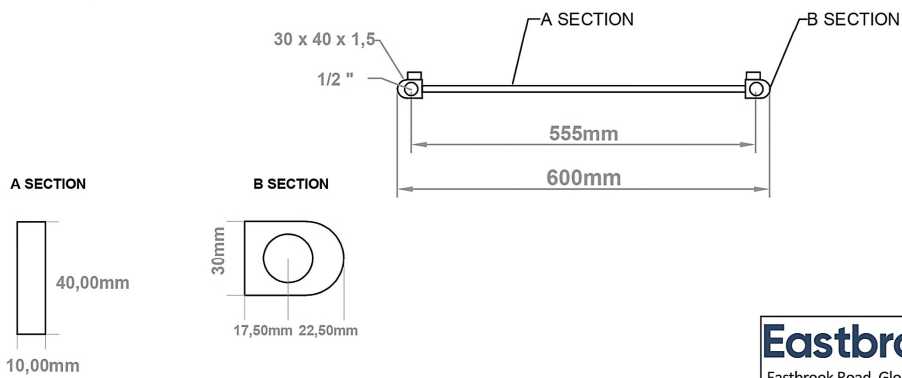

DATASHEET

Image

General Information

Product:	89:1277
Description:	Defford 1200 x 600mm Towel Rail
Website Link:	(Click Here)
Product Type:	Towel Rail
Brand:	Eastbrook Company
Colour:	Gloss White
Material:	Mild Steel
Height (mm):	1200mm
Width (mm):	600mm
Net Weight (kg):	12.7kg
Product Range:	Defford

Drawing

Defford 1200 x 600mm. Technical Drawing

scale: 1/5

Eastbrook 
Eastbrook Road, Gloucester GL4 3DB
Technical Helpline : 01452 317890
Mon - Fri / 8am - 5pm
Email : technical@eastbrookco.com