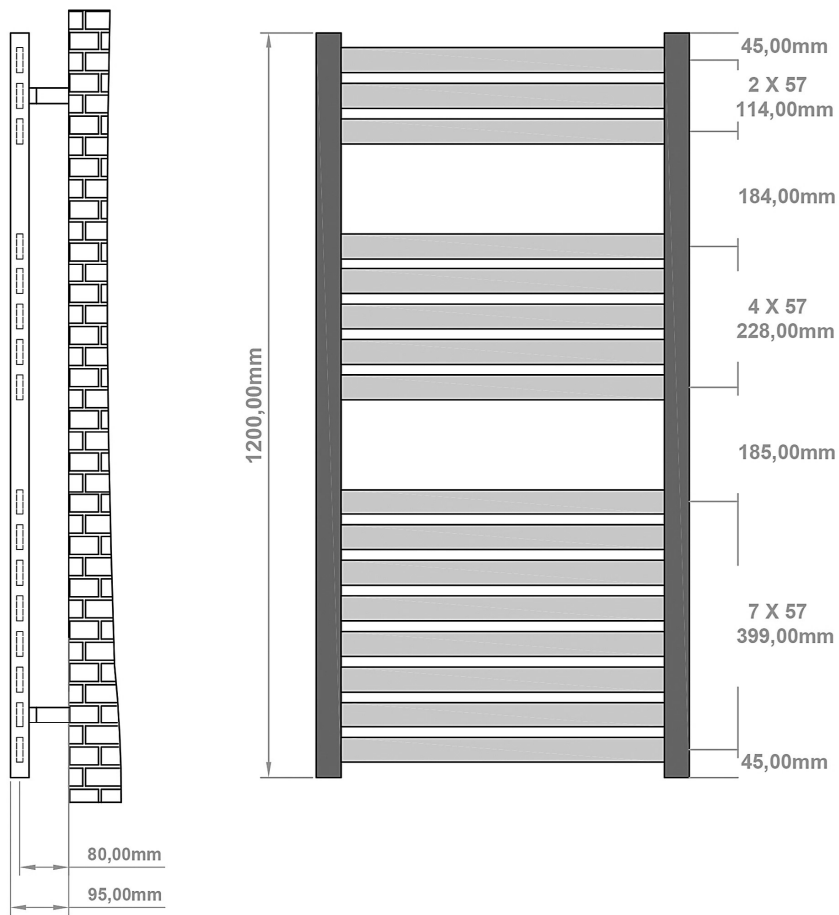

DATASHEET

Image

General Information

Product:	89:1277
Description:	Defford 1200 x 600mm Towel Rail
Website Link:	(Click Here)
Product Type:	Towel Rail
Brand:	Eastbrook Company
Colour:	Gloss White
Material:	Mild Steel
Height (mm):	1200mm
Width (mm):	600mm
Net Weight (kg):	12.7kg
Product Range:	Defford

Product Specifications

Warranty:	5 Year(s)
Supplied with fixings:	Yes
BTU $\Delta T50^{\circ}\text{C}$:	1853
BTU $\Delta T60^{\circ}\text{C}$:	2372
Watts $\Delta T50^{\circ}\text{C}$:	543
Watts $\Delta T60^{\circ}\text{C}$:	695

Drawing

Defford 1200 x 600mm. Technical Drawing

scale: 1/5

Eastbrook 
Eastbrook Road, Gloucester GL4 3DB
Technical Helpline : 01452 317890
Mon - Fri / 8am - 5pm
Email : technical@eastbrookco.com