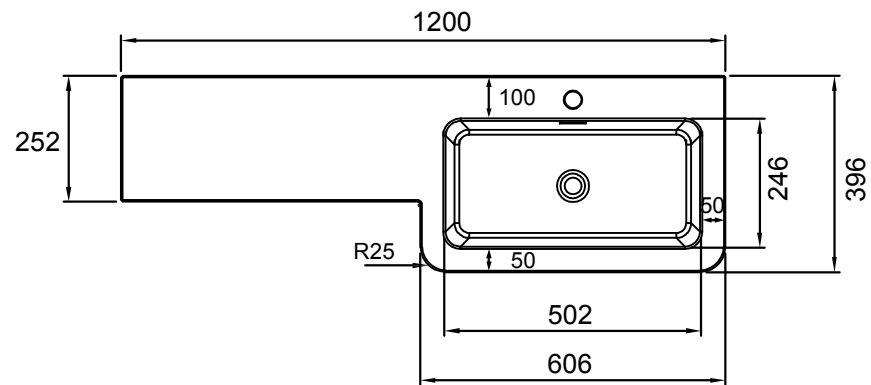

Chaddesley 120cm Polymarble Basin Top RH (37.2079)

37.2079 RH