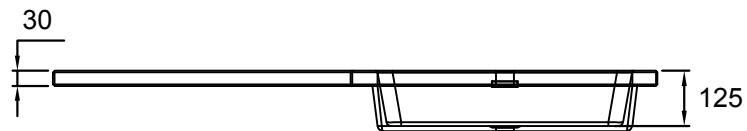

Chaddesley 120cm Polymarble Basin Top RH (37.2079)

37.2079 RH