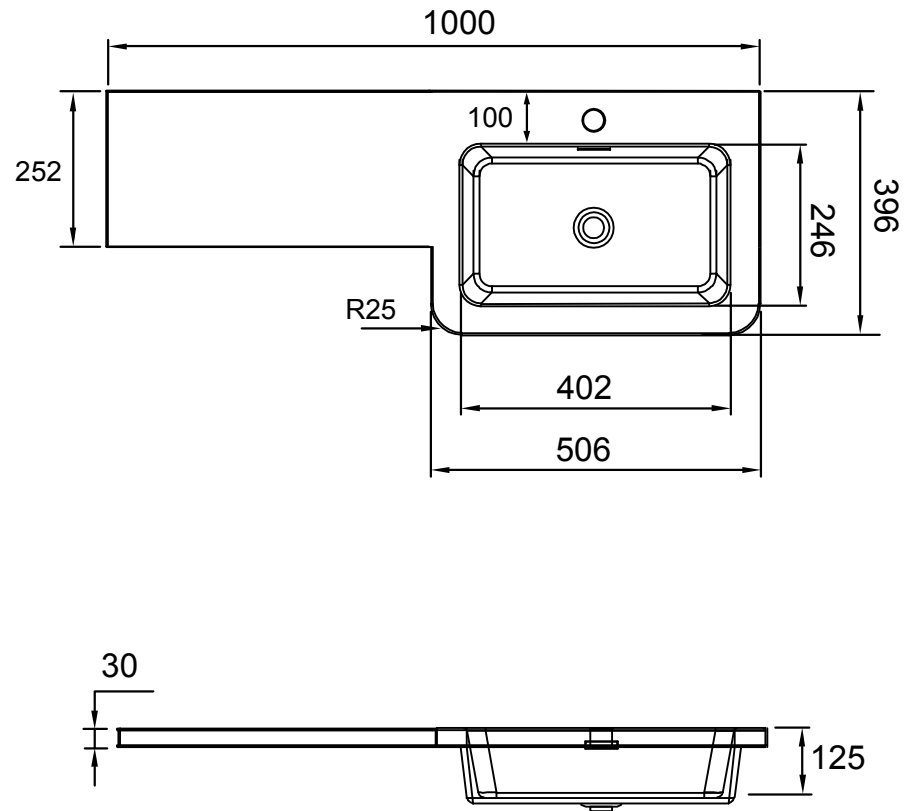

Chaddesley 100cm Polymarble Basin Top RH (37.2075)

37.2075 RH