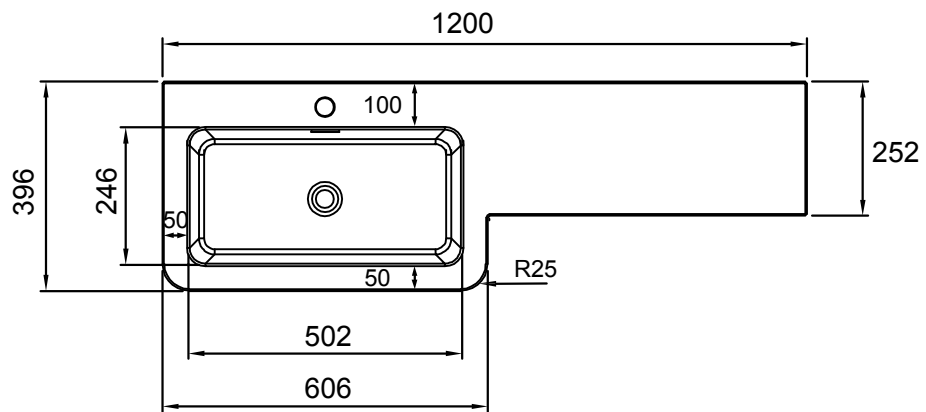

Chaddesley 120cm Polymarble Basin Top LH (37.2078)

37.2078 LH