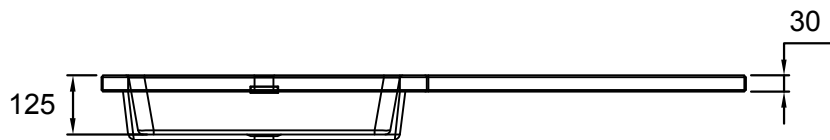

Chaddesley 120cm Polymarble Basin Top LH (37.2078)

37.2078 LH