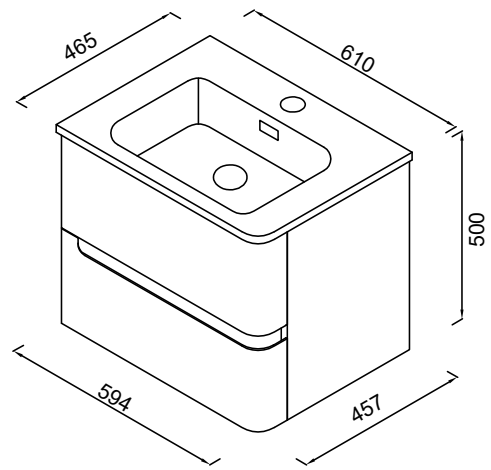

Right Hand Arda Wall hung unit