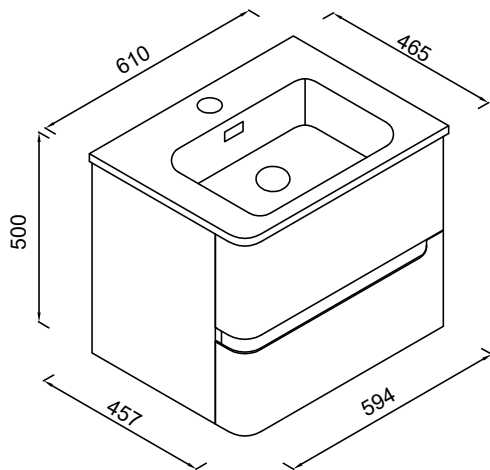

Drawing

Left Hand Arda Wall hung unit