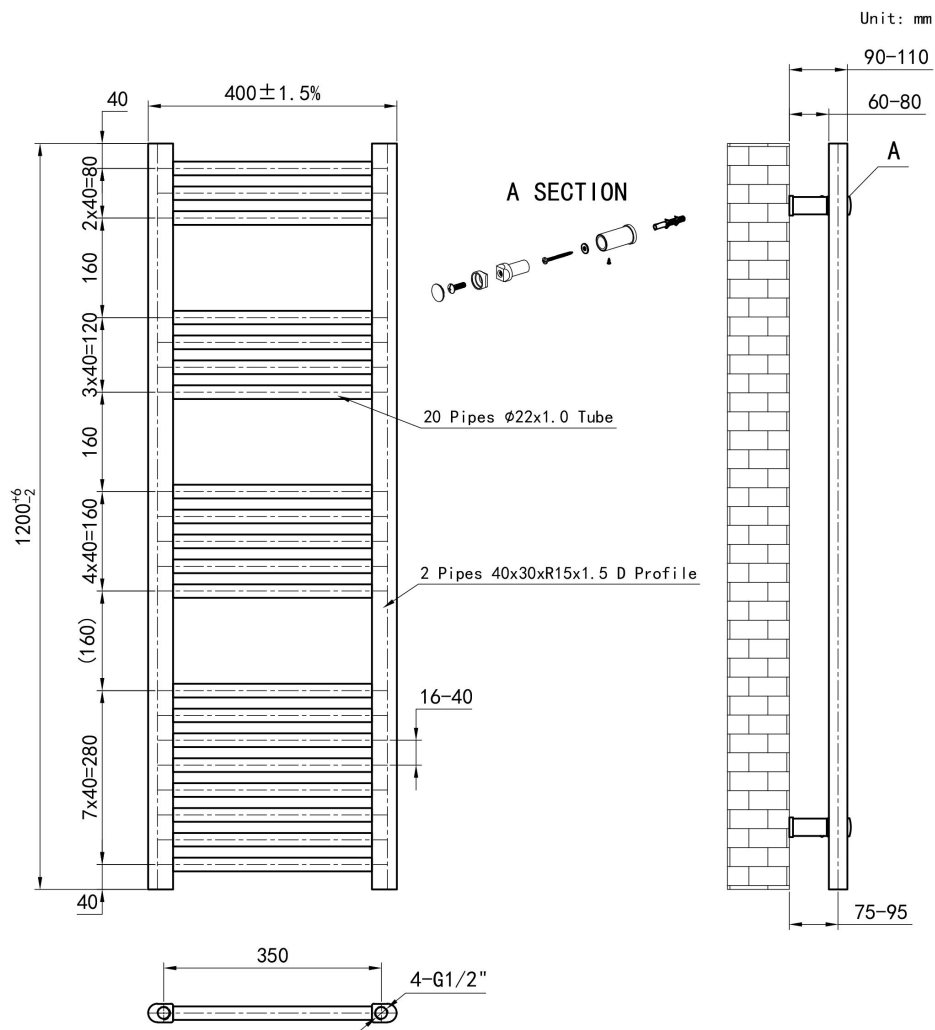

### General Information

Product:	41.0014
Description:	Wendover Straight Multirail 1200 x 400
Website Link:	<a href="#">(Click Here)</a>
Product Type:	Towel Rail
Brand:	Eastbrook Company
Colour:	Gloss White
Material:	Mild Steel
Height (mm):	1200mm
Width (mm):	400mm
Net Weight (kg):	7kg
Product Range:	Wendover

## Drawing

### Wendover Straight 1200 x 400mm. Technical Drawing

**Eastbrook **  
Eastbrook Road, Gloucester GL4 3DB  
Technical Helpline : 01452 317890  
Mon - Fri / 8am - 5pm  
Email : [technical@eastbrookco.com](mailto:technical@eastbrookco.com)