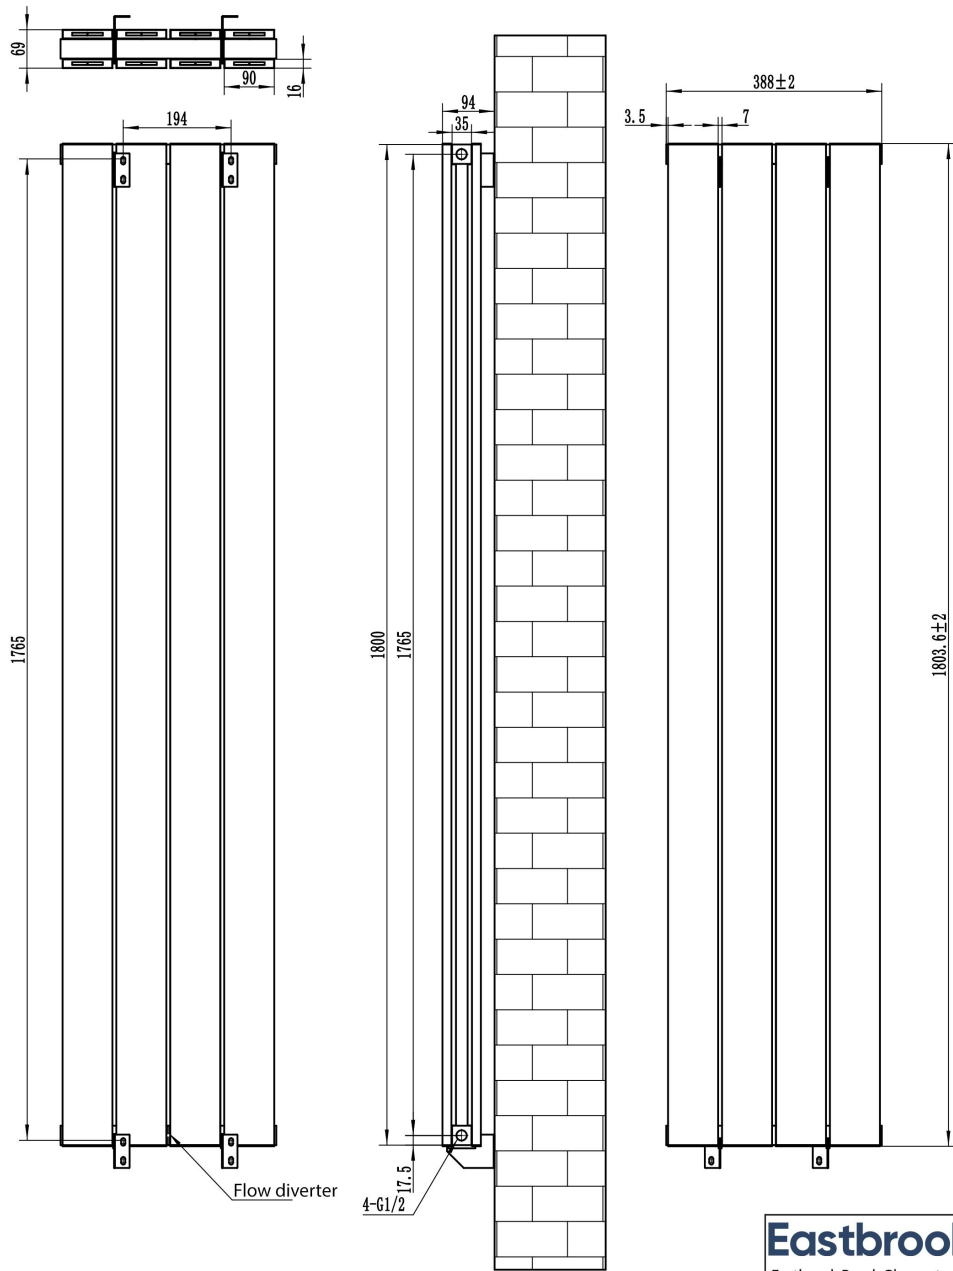

DATASHEET

Image

General Information

Product:	81.0262
Description:	Queenswood 1800 x 388 Aluminium Radiator
Website Link:	(Click Here)
Brand:	Eastbrook Company
Colour:	Matt White
Material:	Aluminium
Height (mm):	1800mm
Width (mm):	388mm
Net Weight (kg):	13.3kg
Product Range:	Queenswood

Product Specifications

Warranty:	5 Year(s)
Finish:	Matt
Orientation:	Vertical
BTU $\Delta T50^{\circ}\text{C}$:	3942
BTU $\Delta T60^{\circ}\text{C}$:	4969
Watts $\Delta T50^{\circ}\text{C}$:	1156
Watts $\Delta T60^{\circ}\text{C}$:	1457
Number of Vertical Panels:	4

Drawing

Queenswood Aluminium Radiator 1800 x 388mm. Technical Drawing

- * Projection from wall : 94mm.
- * Tappings from wall : 58mm.
- * Flow diverter is fixed, cannot be removed.

Eastbrook 
Eastbrook Road, Gloucester GL4 3DB
Technical Helpline : 01452 317890
Mon - Fri / 8am - 5pm
Email : technical@eastbrookco.com