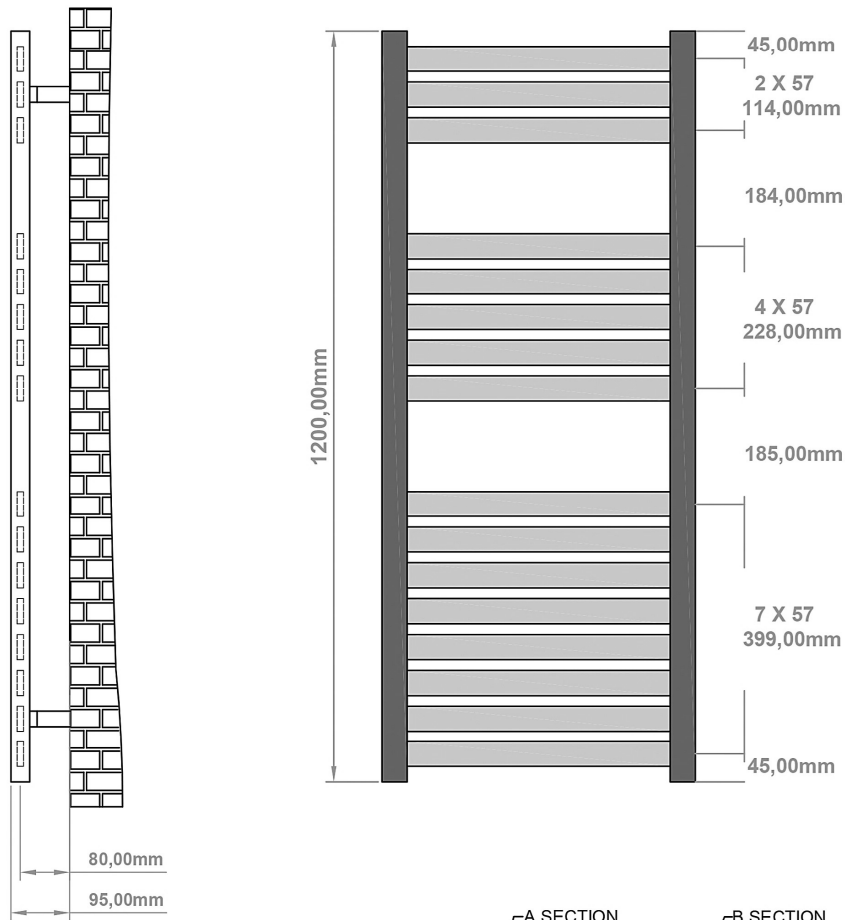

DATASHEET

Image

General Information

Product:	89:1276
Description:	Defford 1200 x 500mm Towel Rail
Website Link:	(Click Here)
Product Type:	Towel Rail
Brand:	Eastbrook Company
Colour:	Gloss White
Material:	Mild Steel
Height (mm):	1200mm
Width (mm):	500mm
Net Weight (kg):	11.2kg
Product Range:	Defford

Product Specifications

Warranty:	5 Year(s)
Supplied with fixings:	Yes
BTU $\Delta T50^{\circ}\text{C}$:	1608
BTU $\Delta T60^{\circ}\text{C}$:	2058
Watts $\Delta T50^{\circ}\text{C}$:	471
Watts $\Delta T60^{\circ}\text{C}$:	603

Drawing

Defford 1200 x 500mm. Technical Drawing

scale: 1/5

Eastbrook 
Eastbrook Road, Gloucester GL4 3DB
Technical Helpline : 01452 317890
Mon - Fri / 8am - 5pm
Email : technical@eastbrookco.com