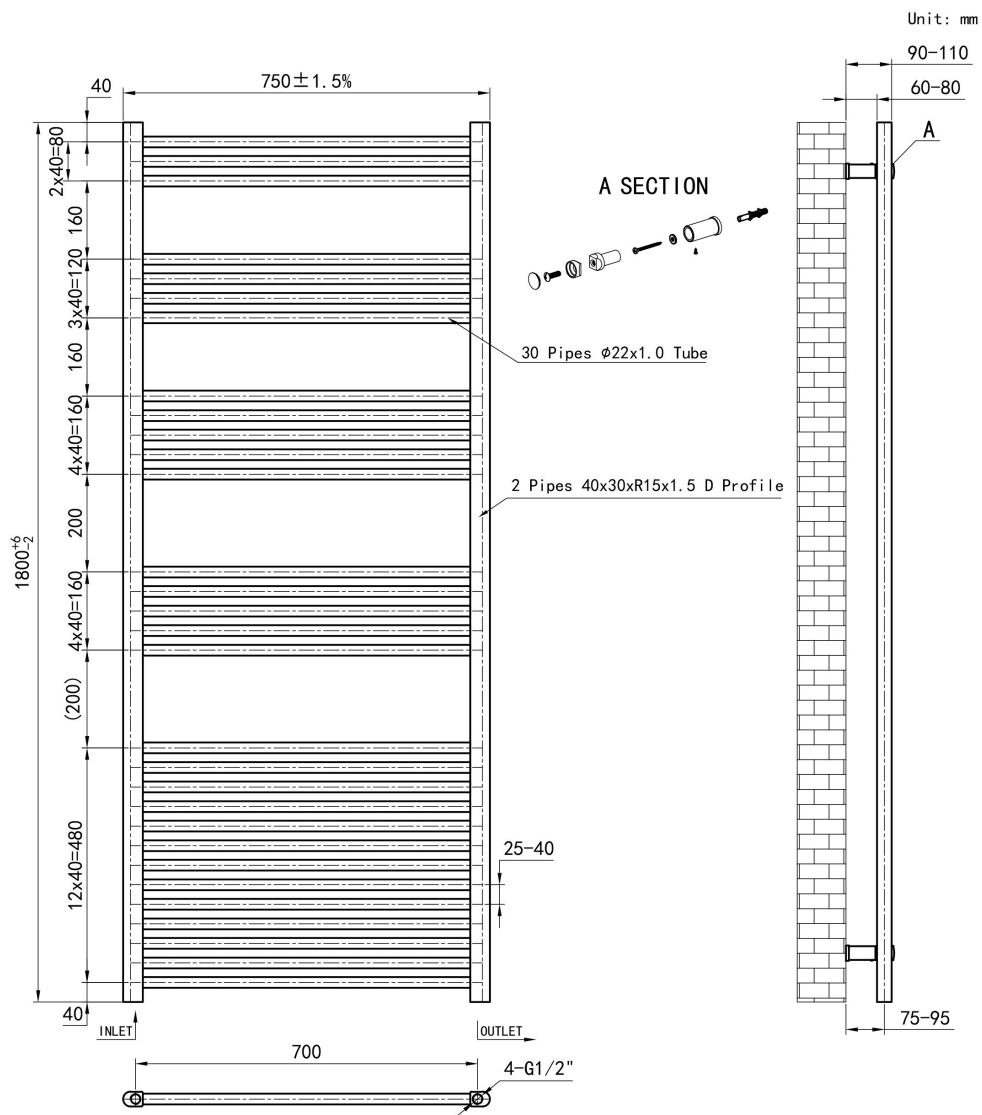

DATASHEET

Image

General Information

Product:	41.0066
Description:	Wendover Straight Multirail 1800 x 750
Website Link:	(Click Here)
Product Type:	Towel Rail
Brand:	Eastbrook Company
Colour:	Gloss White
Material:	Mild Steel
Height (mm):	1800mm
Width (mm):	750mm
Net Weight (kg):	16.86kg
Product Range:	Wendover

Drawing

Wendover Straight 1800 x 750mm. Technical Drawing

Eastbrook 
Eastbrook Road, Gloucester GL4 3DB
Technical Helpline : 01452 317890
Mon - Fri / 8am - 5pm
Email : technical@eastbrookco.com