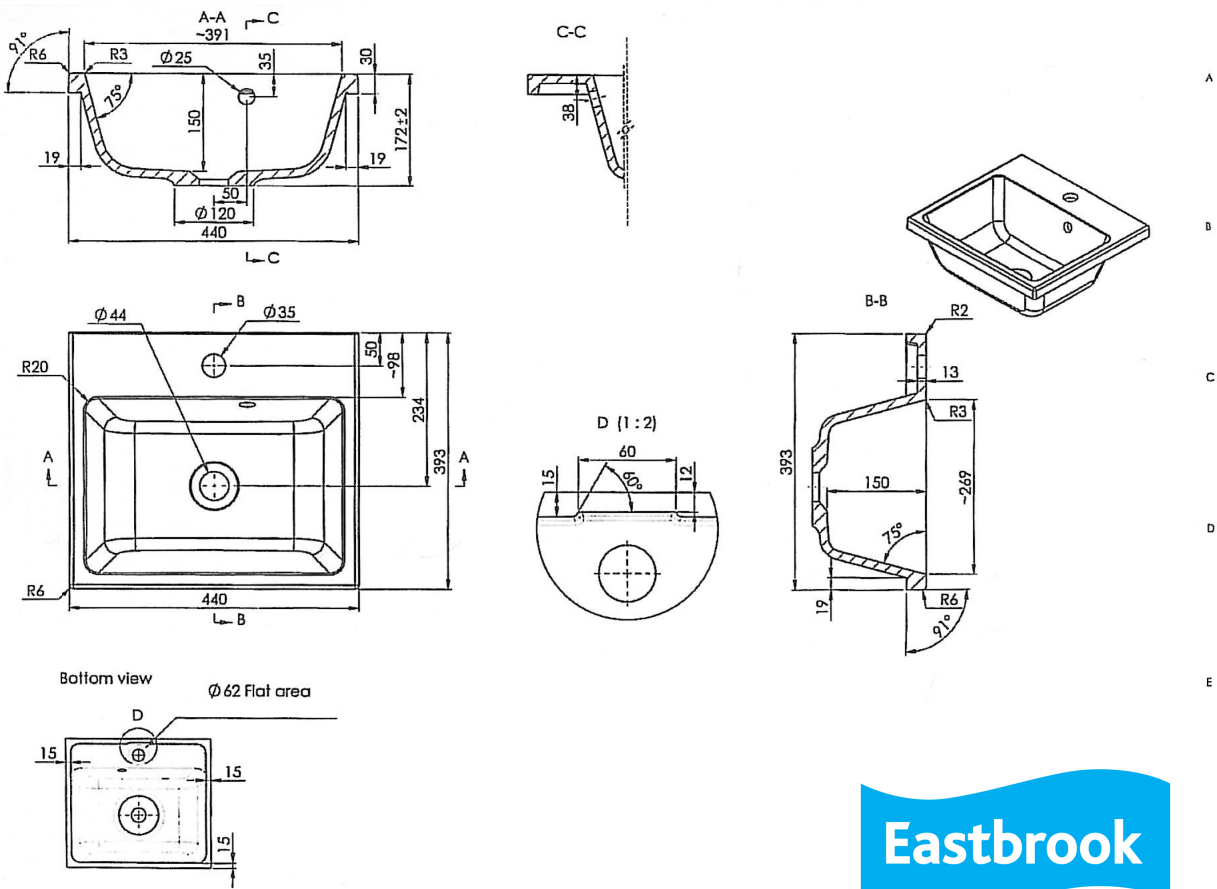

DATASHEET

Image

General Information

Product:	51.026
Description:	Quantum 440 cast top
Website Link:	(Click Here)
Product Type:	Basin
Brand:	Eastbrook Company
Colour:	White
Material:	Cast Marble
Height (mm):	172mm
Width (mm):	440mm
Length (mm):	393mm
Net Weight (kg):	8.65kg
Product Range:	Quantum

Product Specifications

Warranty:	2 Year(s)
Finish:	Gloss
Supplied with fixings:	No
Overflow present:	Yes
Compatible Tap Types:	Wall or deck mounted
Pre-drilled tap holes:	Yes
Number of Tap holes:	1

Drawing