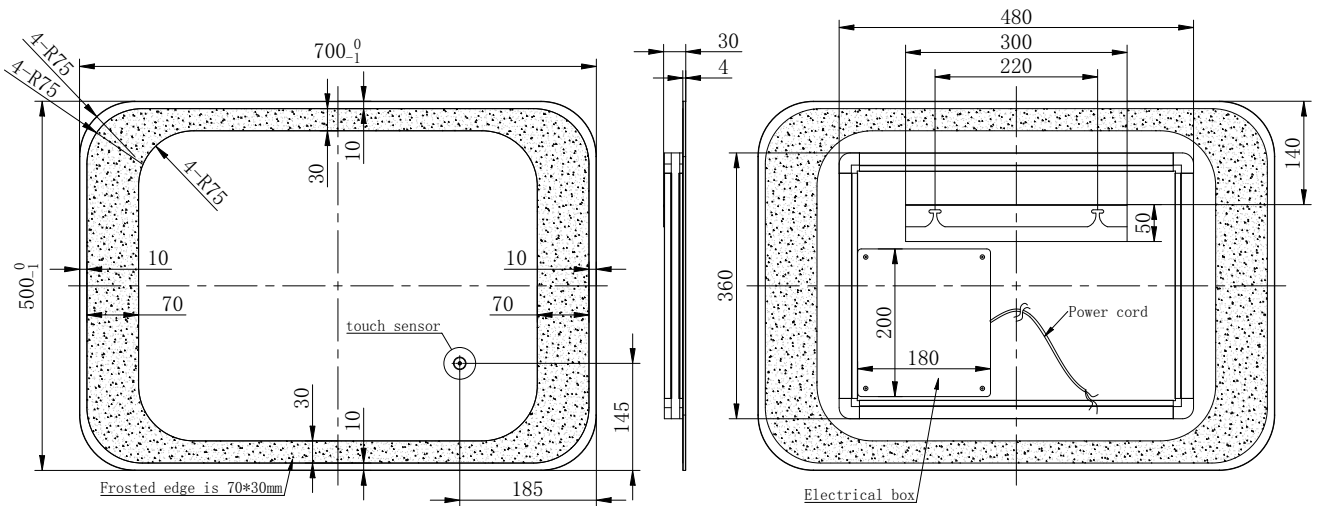

### Image

### General Information

Product:	40.1000
Description:	Treviso 700 x 500mm LED Landscape Mirror
Website Link:	<a href="#">(Click Here)</a>
Product Type:	LED Mirror
Brand:	Eastbrook Company
Colour:	White LED
Material:	Glass/Wood
Height (mm):	500mm
Width (mm):	700mm
Length (mm):	45mm
Net Weight (kg):	4.8kg
Product Range:	Treviso

### Product Specifications

Warranty:	2 Year(s)
Shape:	Rectangle
Supplied with fixings:	Yes
Mounting:	Wall
Orientation:	Horizontal

## Drawing

front view (horizontal)

back view (horizontal)