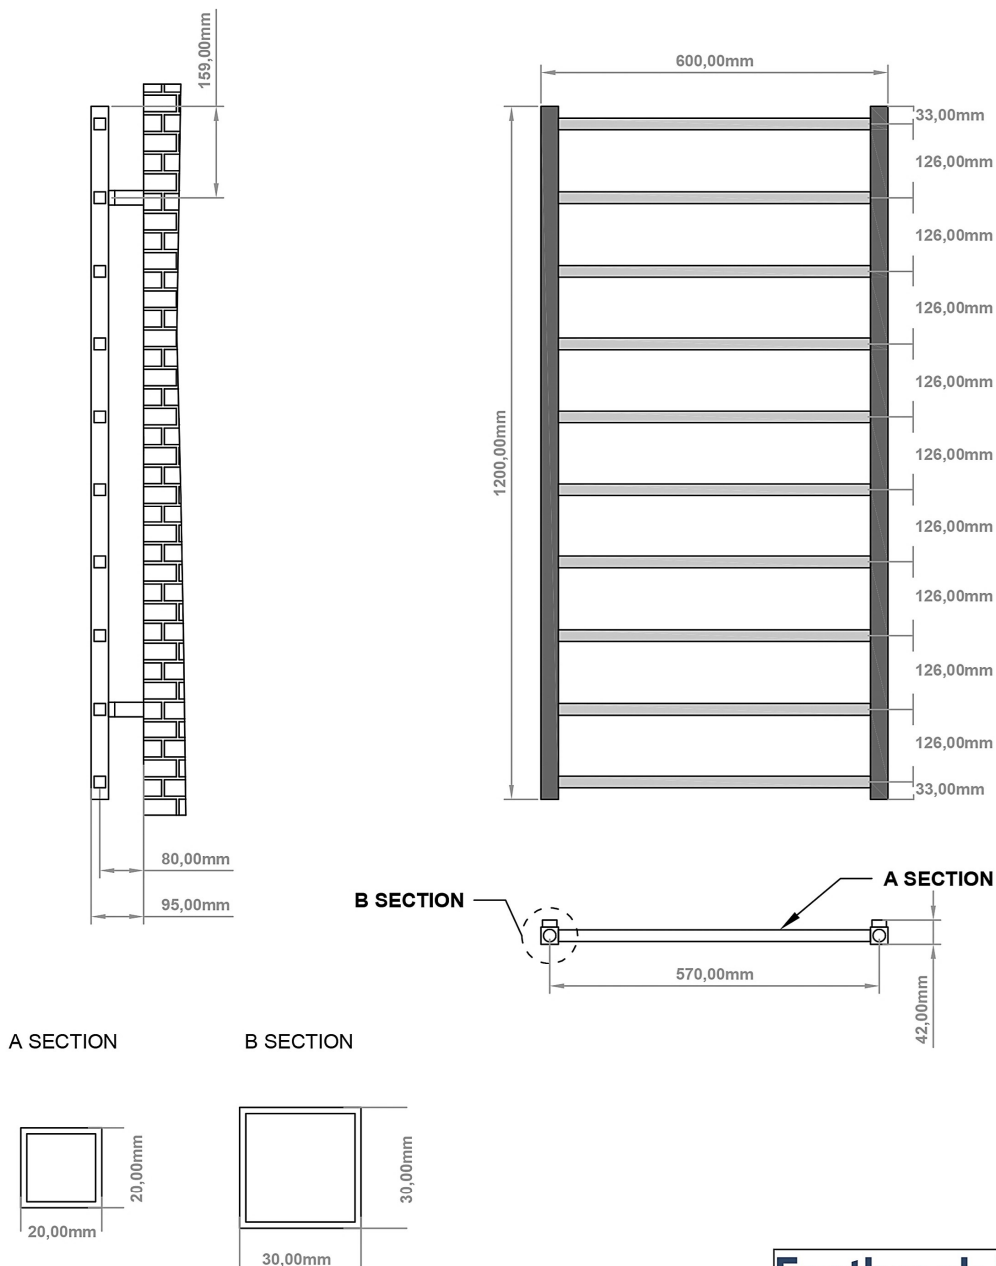

### General Information

Product:	89:1247
Description:	Tuscan Square Towel Rail 1200 x 600
Website Link:	<a href="#">(Click Here)</a>
Product Type:	Towel Rail
Brand:	Eastbrook Company
Colour:	Gloss White
Material:	Mild Steel
Height (mm):	1200mm
Width (mm):	600mm
Net Weight (kg):	7.99kg
Product Range:	Tuscan Square

## Drawing

### Tuscan Square 1200 x 600mm. Technical Drawing

**Eastbrook **  
Eastbrook Road, Gloucester GL4 3DB  
Technical Helpline : 01452 317890  
Mon - Fri / 8am - 5pm  
Email : [technical@eastbrookco.com](mailto:technical@eastbrookco.com)