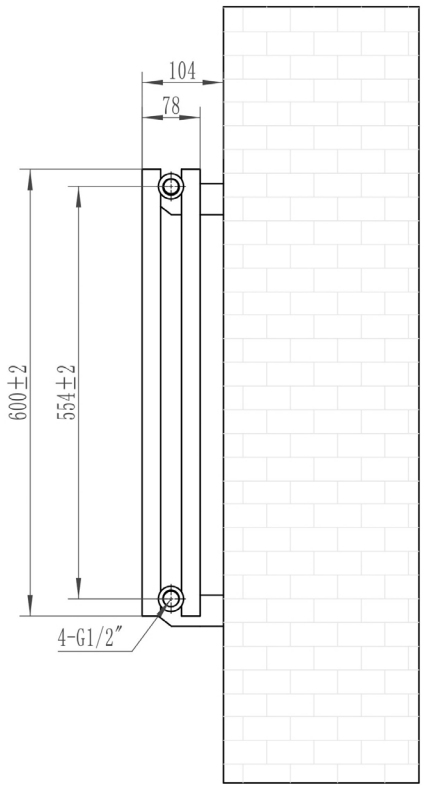

DATASHEET

Image

General Information

Product:	81.0138
Description:	Tunstall Double 600 x 1002 Radiator
Website Link:	(Click Here)
Product Type:	Radiator
Brand:	Eastbrook Company
Colour:	Matt White
Material:	Mild Steel
Height (mm):	600mm
Width (mm):	1002mm
Net Weight (kg):	32.7kg
Product Range:	Tunstall Double

Product Specifications

Warranty:	5 Year(s)
Supplied with fixings:	Yes
Orientation:	Horizontal
BTU $\Delta T50^{\circ}\text{C}$:	3708
BTU $\Delta T60^{\circ}\text{C}$:	4747
Watts $\Delta T50^{\circ}\text{C}$:	1087
Watts $\Delta T60^{\circ}\text{C}$:	1391

Drawing

Tunstall Double Horizontal 600 x 1002mm. Technical Drawing

Tappings off wall : 65mm.

Eastbrook 
Eastbrook Road, Gloucester GL4 3DB
Technical Helpline : 01452 317890
Mon - Fri / 8am - 5pm
Email : technical@eastbrookco.com