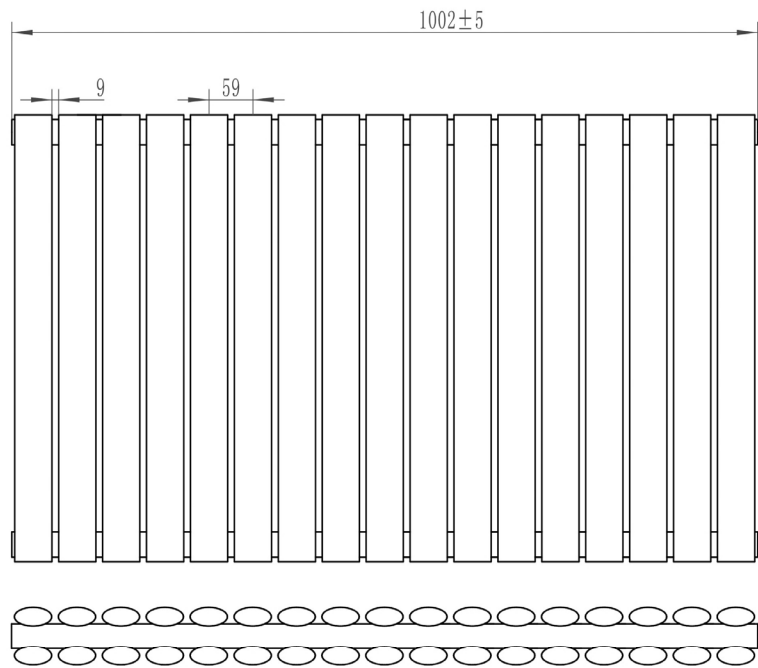

DATASHEET

Image

General Information

Product:	81.0138
Description:	Tunstall Double 600 x 1002 Radiator
Website Link:	(Click Here)
Product Type:	Radiator
Brand:	Eastbrook Company
Colour:	Matt White
Material:	Mild Steel
Height (mm):	600mm
Width (mm):	1002mm
Net Weight (kg):	32.7kg
Product Range:	Tunstall Double

Product Specifications

Warranty:	5 Year(s)
Supplied with fixings:	Yes
Orientation:	Horizontal
BTU $\Delta T50^{\circ}\text{C}$:	3708
BTU $\Delta T60^{\circ}\text{C}$:	4747
Watts $\Delta T50^{\circ}\text{C}$:	1087
Watts $\Delta T60^{\circ}\text{C}$:	1391

Drawing

Tunstall Double Horizontal 600 x 1002mm. Technical Drawing

Tappings off wall : 65mm.

Eastbrook 
Eastbrook Road, Gloucester GL4 3DB
Technical Helpline : 01452 317890
Mon - Fri / 8am - 5pm
Email : technical@eastbrookco.com