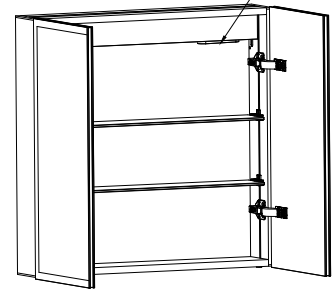

DATASHEET

Image

General Information

Product:	40.1024
Description:	Cassio 800x700mm 2 door LED mirror
Website Link:	(Click Here)
Product Type:	Mirrored Cabinet
Brand:	Eastbrook Company
Colour:	White
Material:	Glass/Wood
Height (mm):	700mm
Width (mm):	800mm
Length (mm):	135mm
Net Weight (kg):	13.1kg
Product Range:	Cassio

Product Specifications

Warranty:	2 Year(s)
Shape:	Rectangular
Supplied with fixings:	Yes
Mounting:	Wall
Orientation:	Vertical

Drawing

Critical Dimension	Perspective drawing	Tolerance grade not noted	Basic size	$0 < a \leq 120(4.72")$	$120(4.72") < a$	Note the Angle tolerance
Most important dimensions	I		Tol Value	$\pm 1.27(0.05")$	$\pm 2.54(0.1")$	$\pm 1^\circ$

Shower socket with 2USB port

40.1024