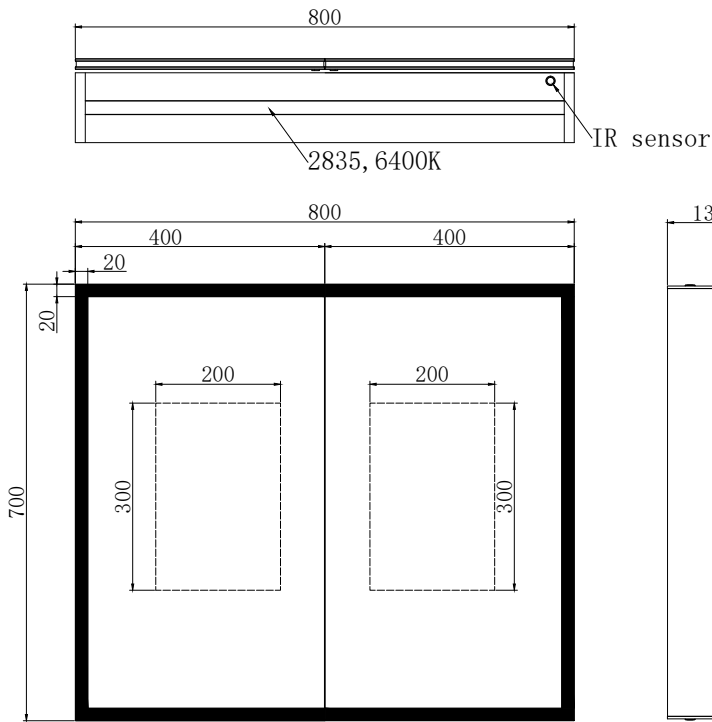

DATASHEET

Image

General Information

Product:	40.1024
Description:	Cassio 800x700mm 2 door LED mirror
Website Link:	(Click Here)
Product Type:	Mirrored Cabinet
Brand:	Eastbrook Company
Colour:	White
Material:	Glass/Wood
Height (mm):	700mm
Width (mm):	800mm
Length (mm):	135mm
Net Weight (kg):	13.1kg
Product Range:	Cassio

Product Specifications

Warranty:	2 Year(s)
Shape:	Rectangular
Supplied with fixings:	Yes
Mounting:	Wall
Orientation:	Vertical

Drawing

Critical Dimension	Perspective drawing	Tolerance grade not noted	Basic size	$0 < a \leq 120(4.72")$	$120(4.72") < a$	Note the Angle tolerance
Most important dimensions	I		Tol Value	$\pm 1.27(0.05")$	$\pm 2.54(0.1")$	$\pm 1^\circ$

Shower socket with 2USB port

40.1024