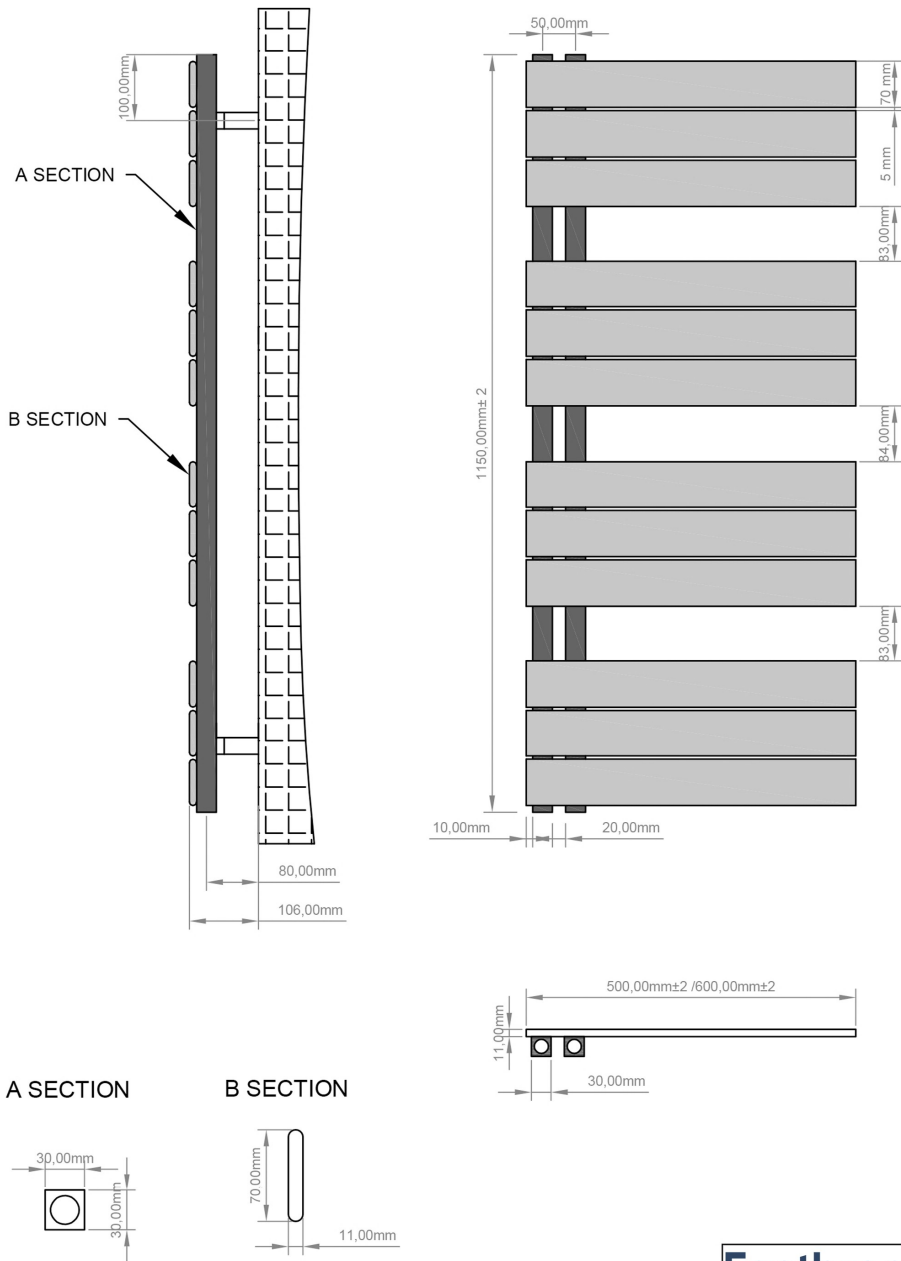

DATASHEET

Image

General Information

Product:	89.0633
Description:	Helmsley 1150 x 600 Towel Rail
Website Link:	(Click Here)
Product Type:	Towel Rail
Brand:	Eastbrook Company
Colour:	Matt Anthracite
Material:	Mild Steel
Height (mm):	1150mm
Width (mm):	600mm
Net Weight (kg):	15.52kg
Product Range:	Helmsley

Product Specifications

Warranty:	5 Year(s)
Supplied with fixings:	Yes
BTU $\Delta T50^{\circ}\text{C}$:	1874
BTU $\Delta T60^{\circ}\text{C}$:	2399
Watts $\Delta T50^{\circ}\text{C}$:	550
Watts $\Delta T60^{\circ}\text{C}$:	703

Drawing

Helmsley 1150 x 500/600mm. Technical Drawing

A SECTION

B SECTION

scale:1/2

Eastbrook 
Eastbrook Road, Gloucester GL4 3DB
Technical Helpline : 01452 317890
Mon - Fri / 8am - 5pm
Email : technical@eastbrookco.com