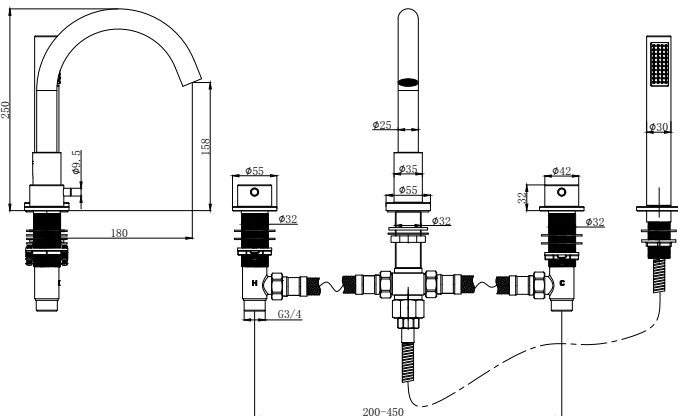

DATASHEET

Image

Drawing

General Information

Product:	98.2038
Description:	Meriden Four hole Deck Mounted bath Shower Mixer
Website Link:	(Click Here)
Product Type:	Bath Shower Mixer Taps
Brand:	Eastbrook Company
Colour:	Matt Black
Material:	Brass
Height (mm):	311mm
Width (mm):	55mm
Length (mm):	192mm
Net Weight (kg) (kg):	3.45kg
Product Range:	Meriden

Product Specifications

Warranty:	2 Year(s)
Finish:	Matt
Flow rate Litres/Min (1.0 bar):	11.4
Flow rate Litres/Min (2.0 bar):	16.2
Flow rate Litres/Min (3.0 bar):	20.1
Minimum Bar Pressure re-	0.5