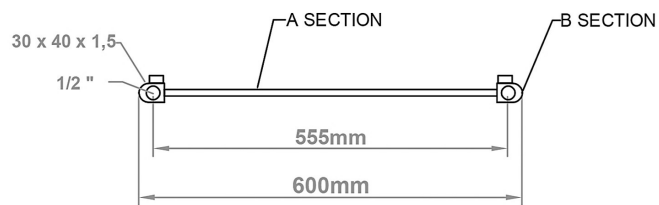

DATASHEET

Image

General Information

Product:	89.1281
Description:	Defford 800 x 600mm Towel Rail
Website Link:	(Click Here)
Product Type:	Towel Rail
Brand:	Eastbrook Company
Colour:	Matt Grey
Material:	Mild Steel
Height (mm):	800mm
Width (mm):	600mm
Net Weight (kg):	8.3kg
Product Range:	Defford

Drawing

Defford 800 x 600mm. Technical Drawing

A SECTION

B SECTION

scale: 1/5

Eastbrook 
Eastbrook Road, Gloucester GL4 3DB
Technical Helpline : 01452 317890
Mon - Fri / 8am - 5pm
Email : technical@eastbrookco.com