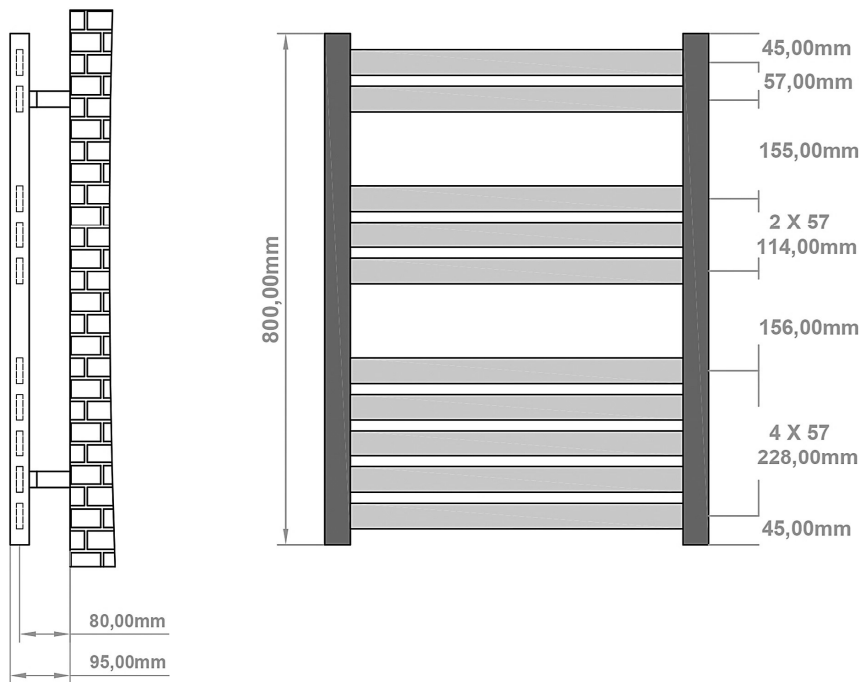

DATASHEET

Image

General Information

Product:	89.1281
Description:	Defford 800 x 600mm Towel Rail
Website Link:	(Click Here)
Product Type:	Towel Rail
Brand:	Eastbrook Company
Colour:	Matt Grey
Material:	Mild Steel
Height (mm):	800mm
Width (mm):	600mm
Net Weight (kg):	8.3kg
Product Range:	Defford

Drawing

Defford 800 x 600mm. Technical Drawing

A SECTION

B SECTION

scale: 1/5

Eastbrook 
Eastbrook Road, Gloucester GL4 3DB
Technical Helpline : 01452 317890
Mon - Fri / 8am - 5pm
Email : technical@eastbrookco.com