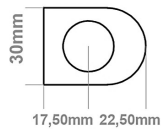

DATASHEET

Image

General Information

Product:	89.1281
Description:	Defford 800 x 600mm Towel Rail
Website Link:	(Click Here)
Product Type:	Towel Rail
Brand:	Eastbrook Company
Colour:	Matt Grey
Material:	Mild Steel
Height (mm):	800mm
Width (mm):	600mm
Net Weight (kg):	8.3kg
Product Range:	Defford

Drawing

Defford 800 x 600mm. Technical Drawing

A SECTION

B SECTION

scale: 1/5

Eastbrook 
Eastbrook Road, Gloucester GL4 3DB
Technical Helpline : 01452 317890
Mon - Fri / 8am - 5pm
Email : technical@eastbrookco.com