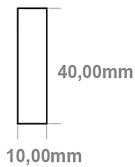

DATASHEET

Image

General Information

Product:	89.1281
Description:	Defford 800 x 600mm Towel Rail
Website Link:	(Click Here)
Product Type:	Towel Rail
Brand:	Eastbrook Company
Colour:	Matt Grey
Material:	Mild Steel
Height (mm):	800mm
Width (mm):	600mm
Net Weight (kg):	8.3kg
Product Range:	Defford

Drawing

Defford 800 x 600mm. Technical Drawing

A SECTION

B SECTION

scale: 1/5

Eastbrook 
Eastbrook Road, Gloucester GL4 3DB
Technical Helpline : 01452 317890
Mon - Fri / 8am - 5pm
Email : technical@eastbrookco.com