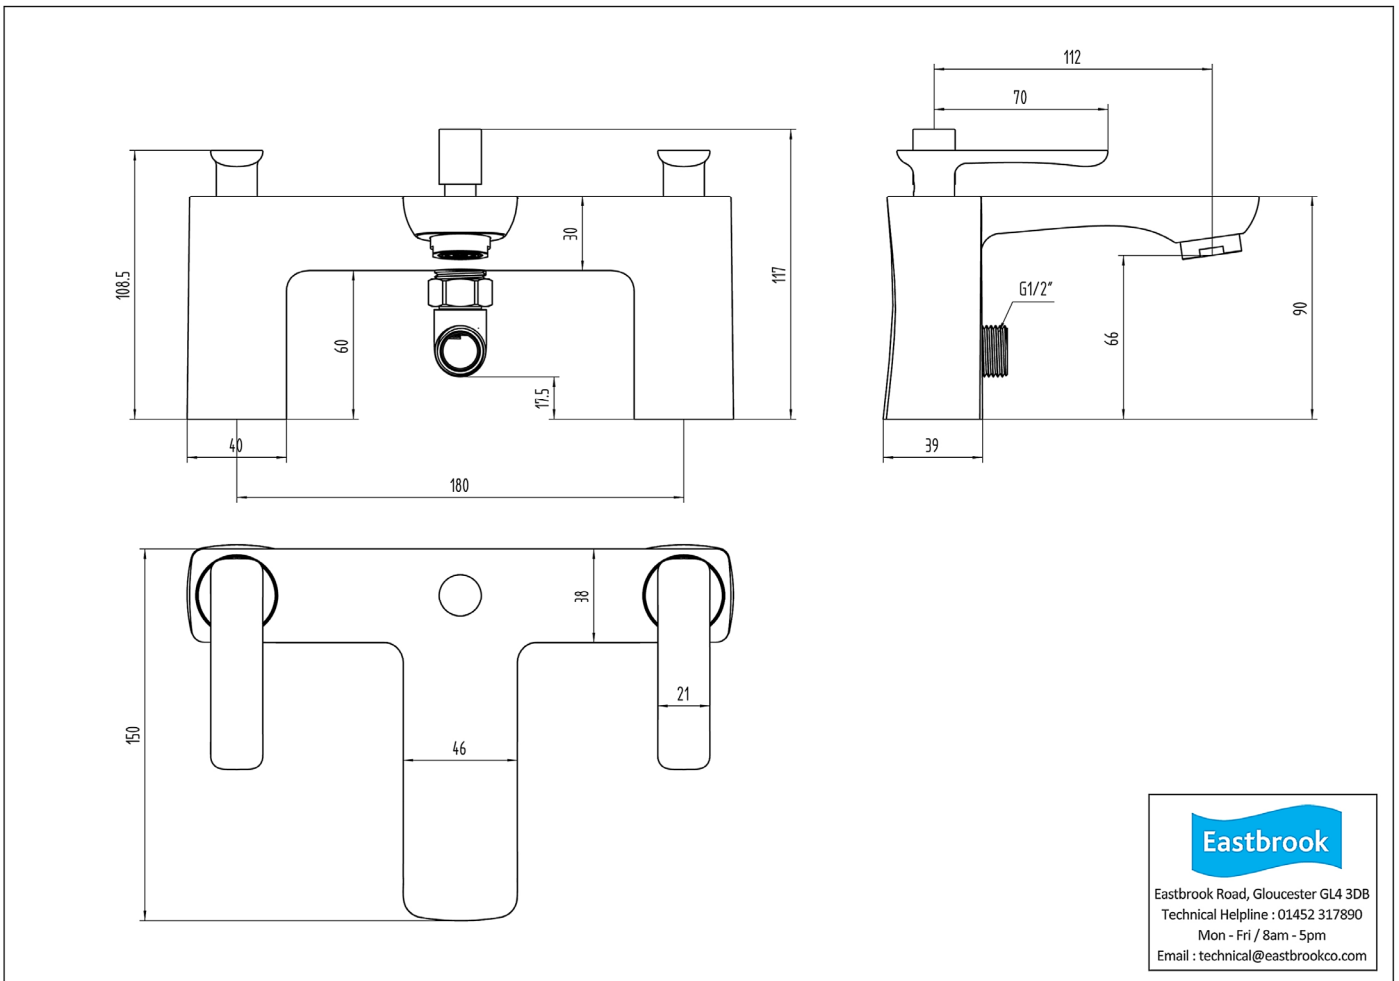

DATASHEET

Image

General Information

Product:	93.0108
Description:	Helston BSM inc kit Gloss Black/Chrome
Website Link:	(Click Here)
Product Type:	Bath Shower Mixer Taps
Brand:	Eastbrook Company
Colour:	Black
Material:	Powder coated brass
Height (mm):	168mm
Width (mm):	220mm
Length (mm):	150mm
Net Weight (kg):	2.49kg
Product Range:	Helston

Product Specifications

Warranty:	5 Year(s)
Finish:	Gloss
Flow rate Litres/Min (1.0 bar):	10.7
Flow rate Litres/Min (2.0 bar):	14.9
Flow rate Litres/Min (3.0 bar):	18.1
Minimum Bar Pressure re-	0.5

Drawing