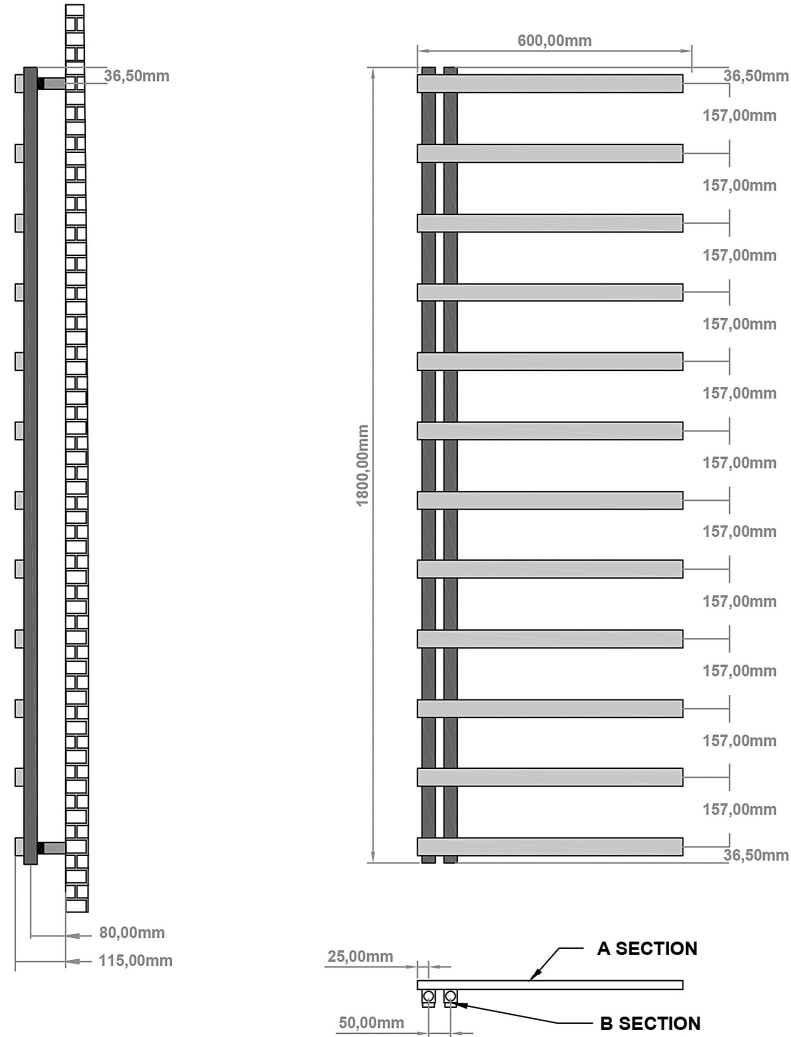

### General Information

Product:	89.1339
Description:	Platani 1800 x 600mm Towel Rail
Website Link:	<a href="#">(Click Here)</a>
Product Type:	Towel Rail
Brand:	Eastbrook Company
Colour:	Matt Grey
Material:	Mild Steel
Height (mm):	1800mm
Width (mm):	600mm
Net Weight (kg):	11.8kg
Product Range:	Platani

## Drawing

### Platani 1800 x 600mm. Technical Drawing

**Eastbrook **  
Eastbrook Road, Gloucester GL4 3DB  
Technical Helpline : 01452 317890  
Mon - Fri / 8am - 5pm  
Email : [technical@eastbrookco.com](mailto:technical@eastbrookco.com)