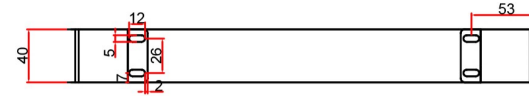

Sandhurst Towel Hangers

Technical Drawings

Sandhurst Vertical 275mm Width Towel Hanger :

Sandhurst Vertical 415mm Width Towel Hanger :

Sandhurst Vertical 485mm Width Towel Hanger :