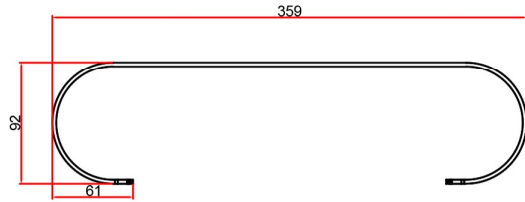

Sandhurst Towel Hangers

Technical Drawings

Sandhurst Vertical 275mm Width Towel Hanger :

Sandhurst Vertical 415mm Width Towel Hanger :

Sandhurst Vertical 485mm Width Towel Hanger :