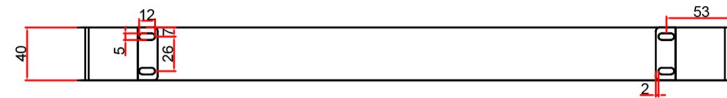

Sandhurst Towel Hangers

Technical Drawings

Sandhurst Vertical 275mm Width Towel Hanger :

Sandhurst Vertical 415mm Width Towel Hanger :

Sandhurst Vertical 485mm Width Towel Hanger :