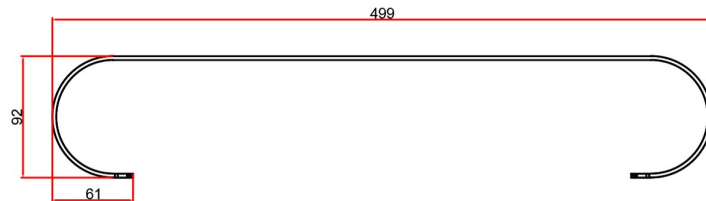

Sandhurst Towel Hangers

Technical Drawings

Sandhurst Vertical 275mm Width Towel Hanger :

Sandhurst Vertical 415mm Width Towel Hanger :

Sandhurst Vertical 485mm Width Towel Hanger :