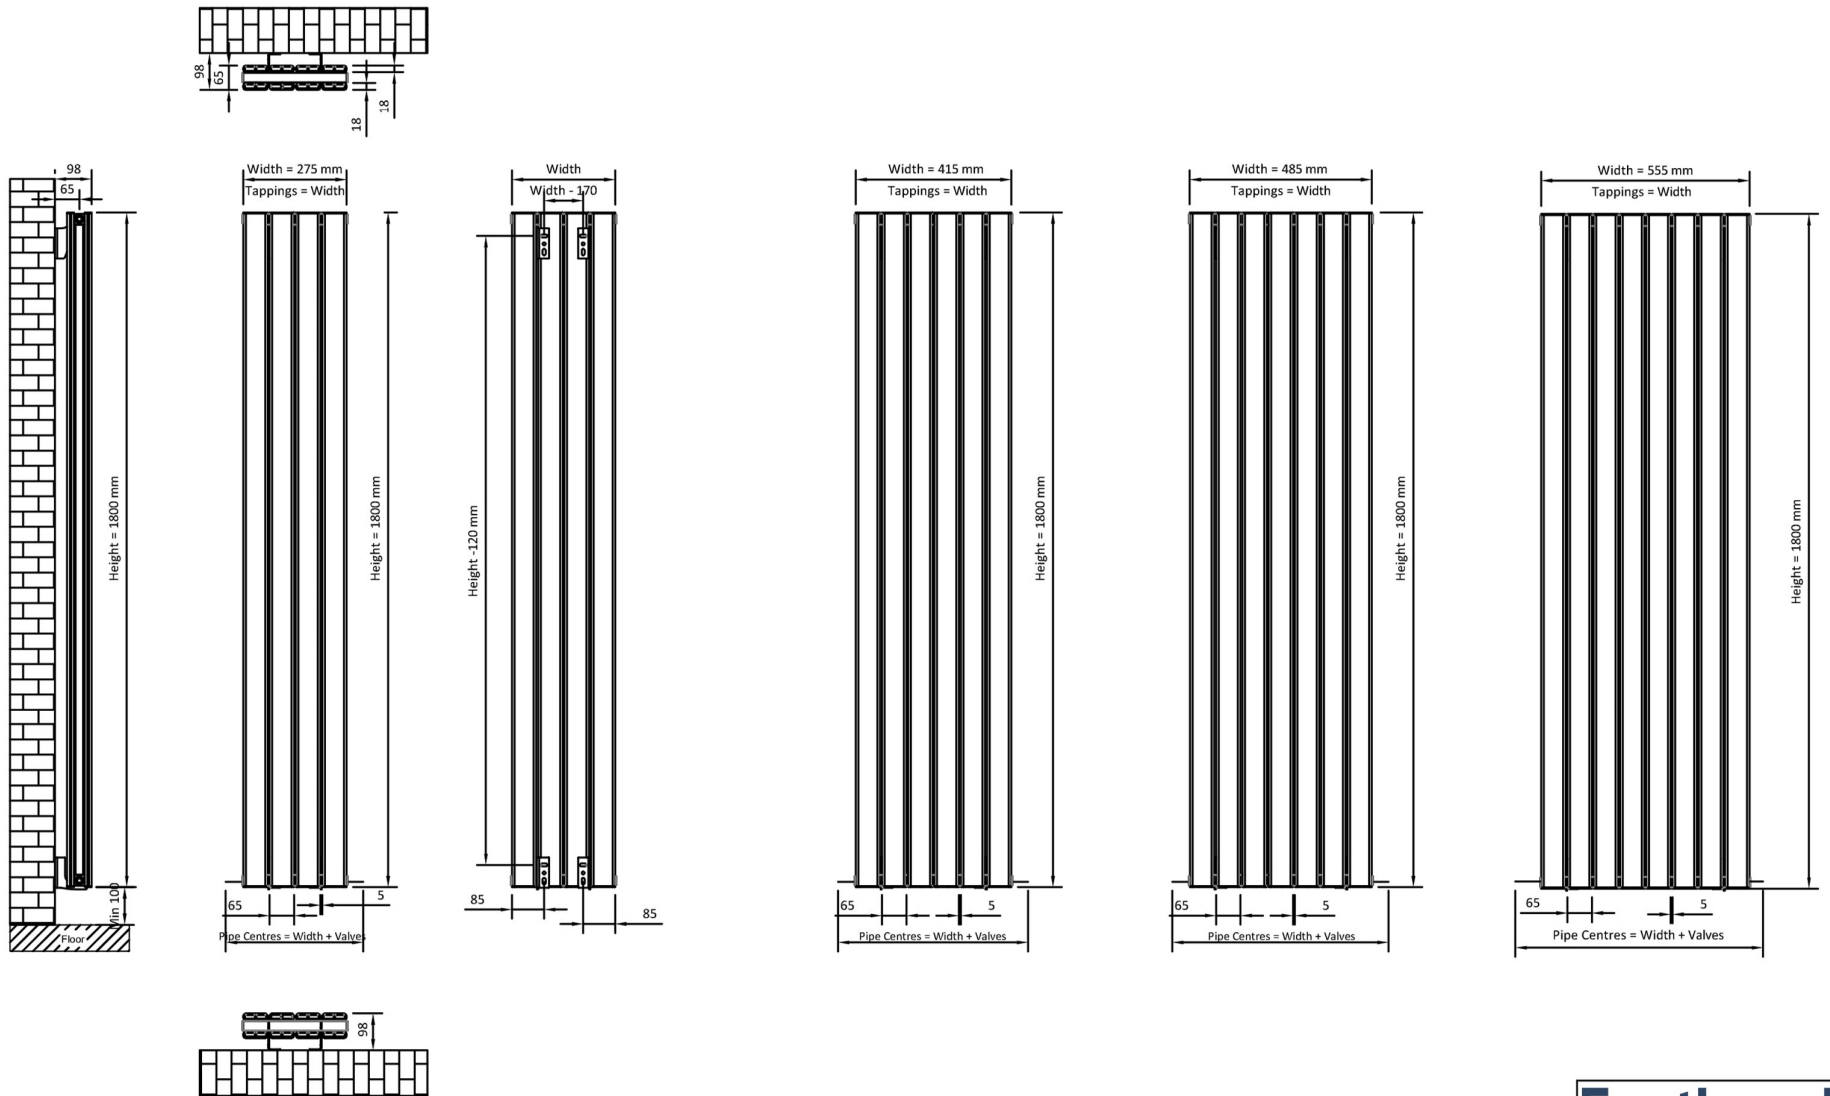

Hadleigh 1800mm Height Vertical Aluminium Radiators

Technical Drawings

Eastbrook
Eastbrook Road, Gloucester GL4 3DB
Technical Helpline : 01452 317890
Mon - Fri / 8am - 5pm
Email : technical@eastbrookco.com