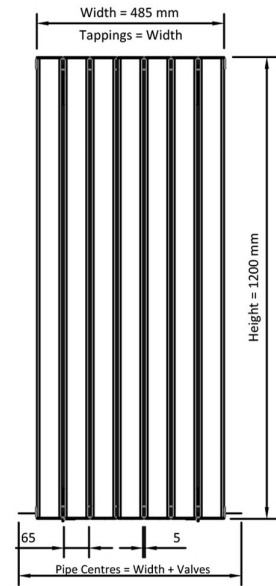

Hadleigh 1200mm Height Vertical Aluminium Radiators

Technical Drawings

Eastbrook 
 Eastbrook Road, Gloucester GL4 3DB
 Technical Helpline : 01452 317890
 Mon - Fri / 8am - 5pm
 Email : technical@eastbrookco.com