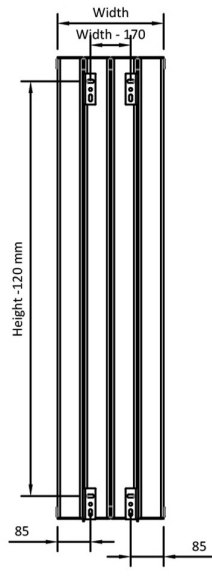

Hadleigh 1200mm Height Vertical Aluminium Radiators

Technical Drawings

Eastbrook 
 Eastbrook Road, Gloucester GL4 3DB
 Technical Helpline : 01452 317890
 Mon - Fri / 8am - 5pm
 Email : technical@eastbrookco.com