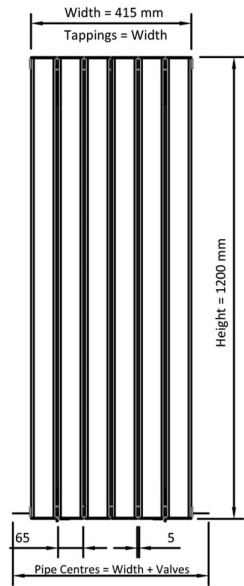

Hadleigh 1200mm Height Vertical Aluminium Radiators

Technical Drawings

Eastbrook 
 Eastbrook Road, Gloucester GL4 3DB
 Technical Helpline : 01452 317890
 Mon - Fri / 8am - 5pm
 Email : technical@eastbrookco.com