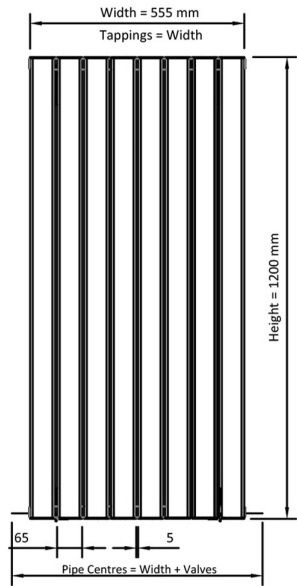

Hadleigh 1200mm Height Vertical Aluminium Radiators

Technical Drawings

Eastbrook 
 Eastbrook Road, Gloucester GL4 3DB
 Technical Helpline : 01452 317890
 Mon - Fri / 8am - 5pm
 Email : technical@eastbrookco.com