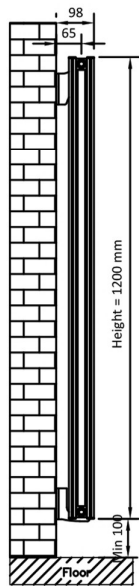

Hadleigh 1200mm Height Vertical Aluminium Radiators

Technical Drawings

Eastbrook 
 Eastbrook Road, Gloucester GL4 3DB
 Technical Helpline : 01452 317890
 Mon - Fri / 8am - 5pm
 Email : technical@eastbrookco.com