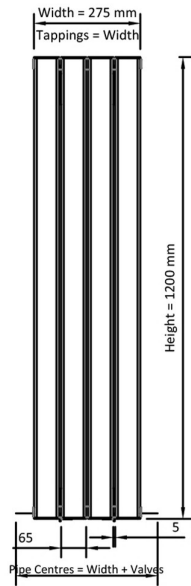

Hadleigh 1200mm Height Vertical Aluminium Radiators

Technical Drawings

Eastbrook 
 Eastbrook Road, Gloucester GL4 3DB
 Technical Helpline : 01452 317890
 Mon - Fri / 8am - 5pm
 Email : technical@eastbrookco.com