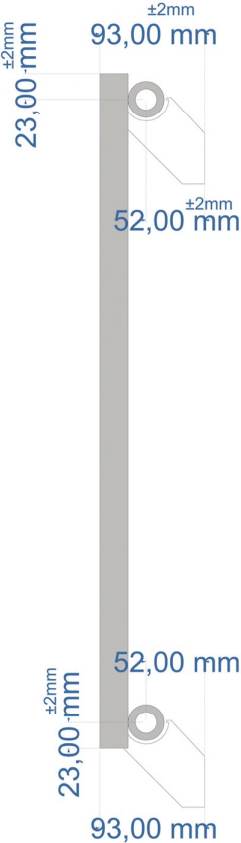

Tunstall Horizontal 600 x 589mm.

Technical Drawing

Eastbrook

Eastbrook Road, Gloucester GL4 3DB
Technical Helpline : 01452 317890
Mon - Fri / 8am - 5pm
Email : technical@eastbrookco.com