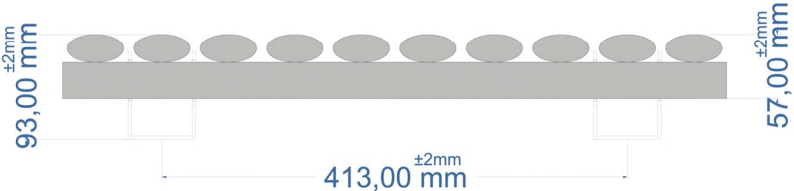

Tunstall Horizontal 600 x 589mm.

Technical Drawing

Eastbrook

Eastbrook Road, Gloucester GL4 3DB
Technical Helpline : 01452 317890
Mon - Fri / 8am - 5pm
Email : technical@eastbrookco.com