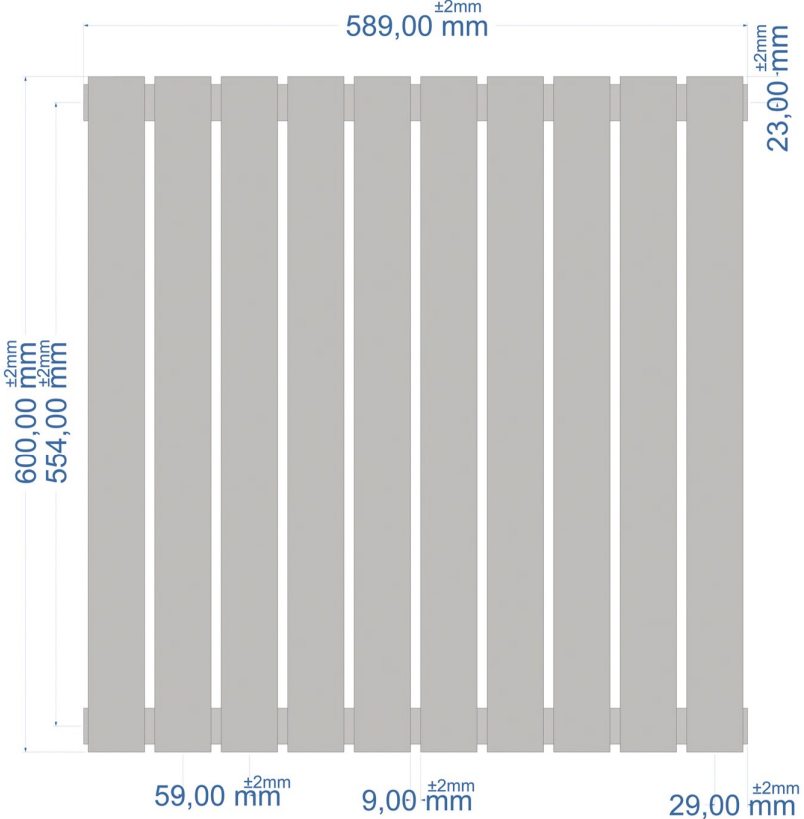

Tunstall Horizontal 600 x 589mm.

Technical Drawing

Eastbrook

Eastbrook Road, Gloucester GL4 3DB
Technical Helpline : 01452 317890
Mon - Fri / 8am - 5pm
Email : technical@eastbrookco.com