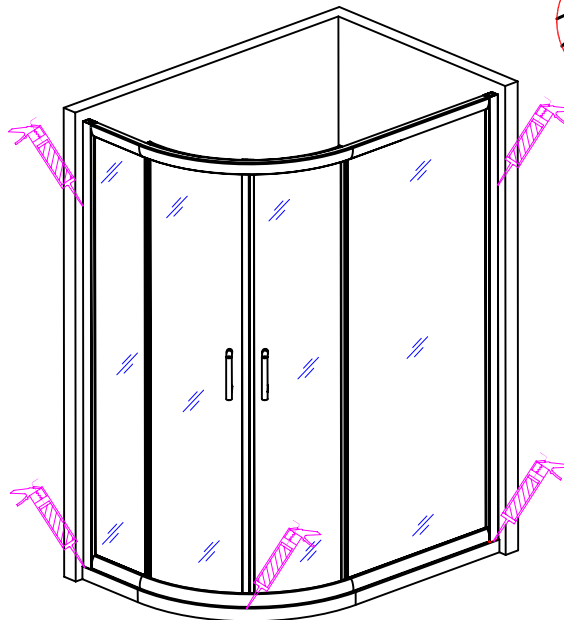

14

15

16

Silicone on the outside of the screen only

Cleaning & Maintenance

Don't clean the shower enclosure with irritant detergent such as alcohol,bleach or other chemical cleaners.

Only clean with warm soapy water.