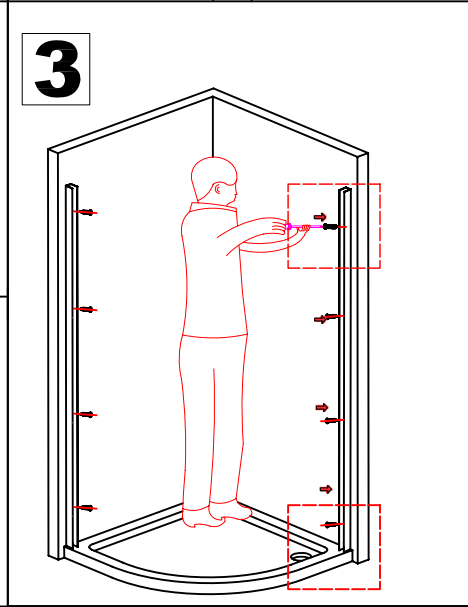

INSTALLATION MANUAL

Eastbrook Code	Adjustment	Eastbrook Code	Adjustment
69.0027	870-900	69.0028	1170-1200
69.0032	870-900	69.0033	970-1000
69.161	1270-1300	69.162	1270-1300
69.163	1370-1400	69.164	1370-1400

This product should only be fixed by a fully qualified installer

<p>D08</p> <p>10</p> <p>ST4</p> <p>6X</p>	<p>D09</p> <p>30</p> <p>ST4</p> <p>8X</p>	<p>D10</p> <p>30</p> <p>ST4</p> <p>8X</p>	<p>D11</p> <p>8X</p>	<p>D12</p> <p>6X</p>
<p>D13</p> <p>4X</p>	<p>D14</p> <p>2X</p>	<p>D15</p> <p>8X</p>	<p>D16</p> <p>16</p> <p>ST4</p> <p>8X</p>	