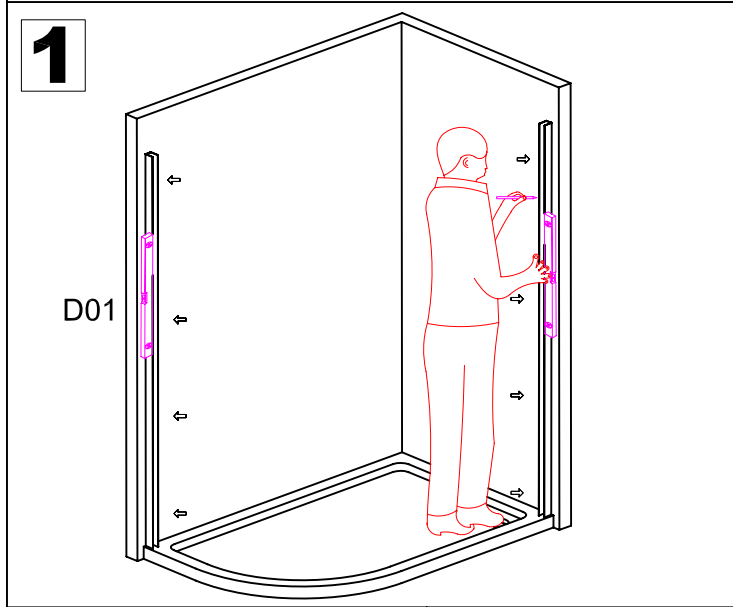

INSTALLATION MANUAL

Eastbrook Code	Adjustment	Eastbrook Code	Adjustment
69.0027	870-900	69.0028	1170-1200
69.0032	870-900	69.0033	970-1000
69.161	1270-1300	69.162	1270-1300
69.163	1370-1400	69.164	1370-1400

This product should only be fixed by a fully qualified installer

<p>D08</p> <p>10</p> <p>ST4</p> <p>6X</p>	<p>D09</p> <p>30</p> <p>ST4</p> <p>8X</p>	<p>D10</p> <p>30</p> <p>ST4</p> <p>8X</p>	<p>D11</p> <p>8X</p>	<p>D12</p> <p>6X</p>
<p>D13</p> <p>4X</p>	<p>D14</p> <p>2X</p>	<p>D15</p> <p>8X</p>	<p>D16</p> <p>16</p> <p>ST4</p> <p>8X</p>	