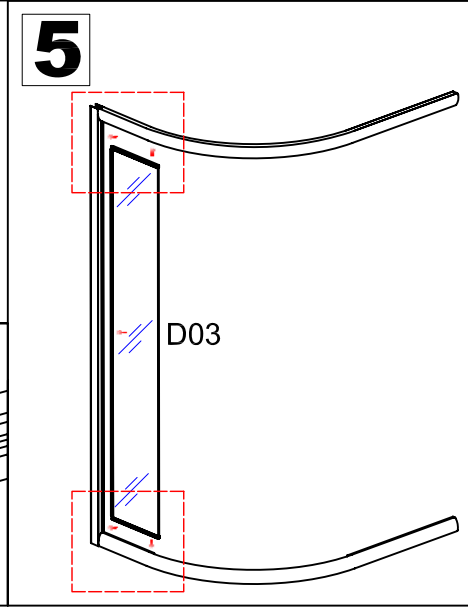

INSTALLATION MANUAL

Eastbrook Code	Adjustment	Eastbrook Code	Adjustment
69.0027	870-900	69.0028	1170-1200
69.0032	870-900	69.0033	970-1000
69.161	1270-1300	69.162	1270-1300
69.163	1370-1400	69.164	1370-1400

This product should only be fixed by a fully qualified installer

<p>D08</p> <p>10</p> <p>ST4</p> <p>6X</p>	<p>D09</p> <p>30</p> <p>ST4</p> <p>8X</p>	<p>D10</p> <p>30</p> <p>ST4</p> <p>8X</p>	<p>D11</p> <p>8X</p>	<p>D12</p> <p>6X</p>
<p>D13</p> <p>4X</p>	<p>D14</p> <p>2X</p>	<p>D15</p> <p>8X</p>	<p>D16</p> <p>16</p> <p>ST4</p> <p>8X</p>	