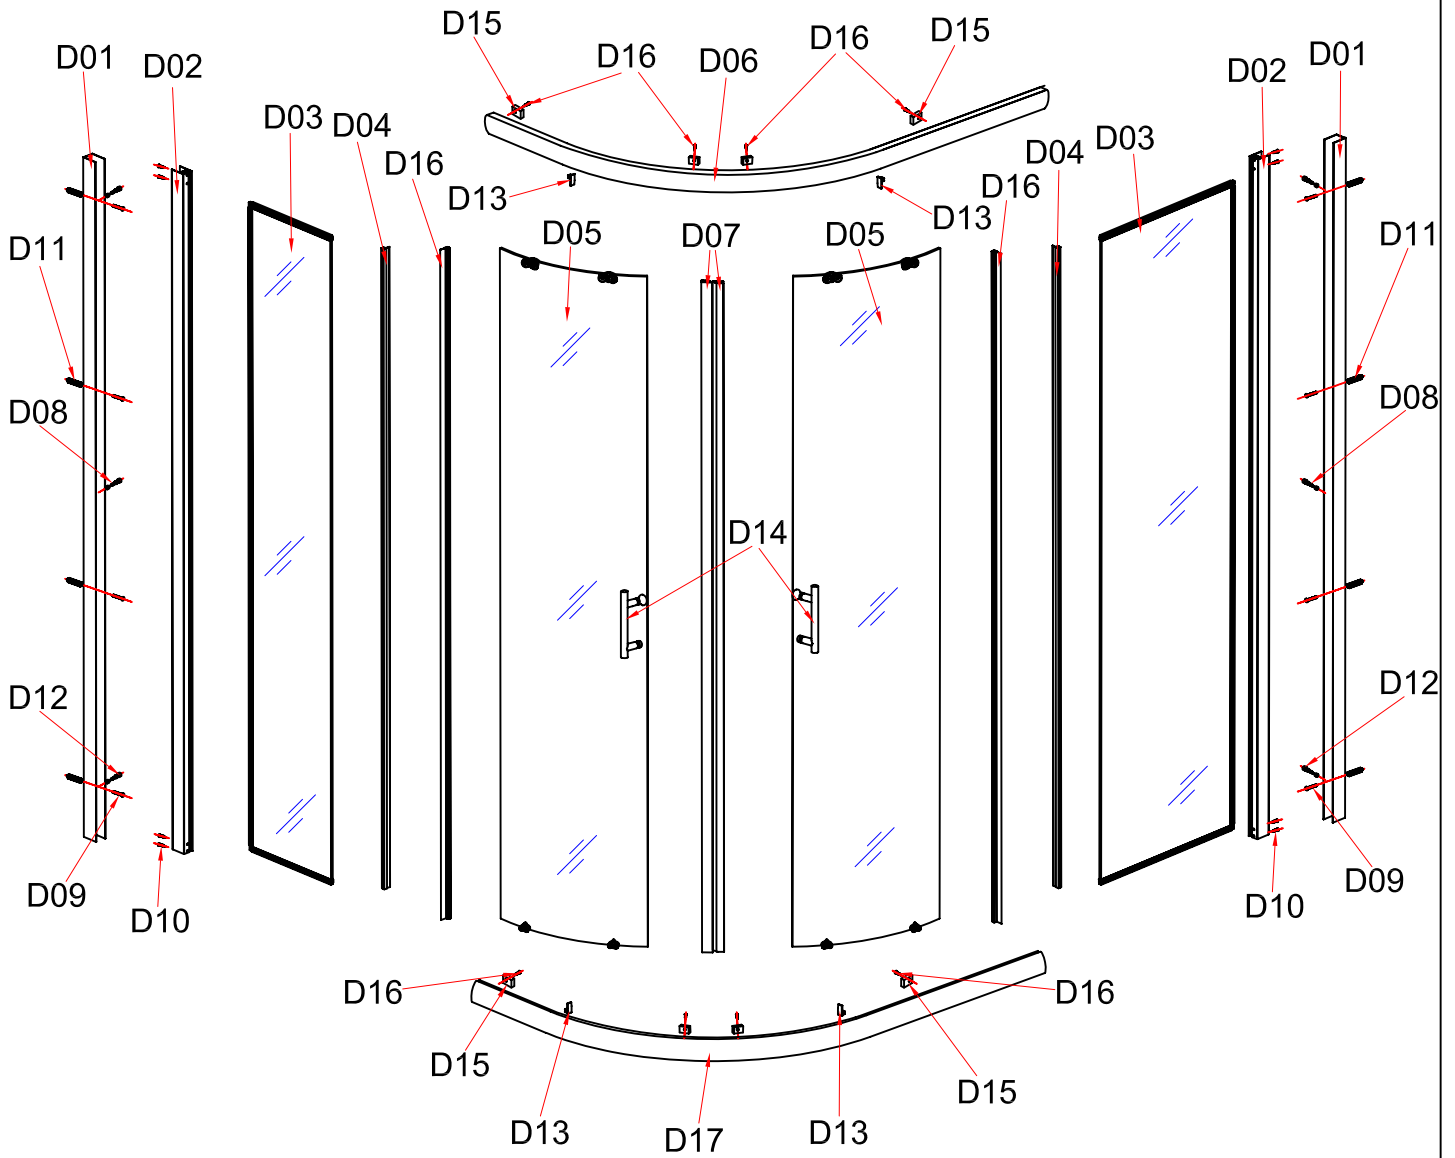

INSTALLATION MANUAL

Eastbrook Code	Adjustment	Eastbrook Code	Adjustment
69.0027	870-900	69.0028	1170-1200
69.0032	870-900	69.0033	970-1000
69.161	1270-1300	69.162	1270-1300
69.163	1370-1400	69.164	1370-1400

This product should only be fixed by a fully qualified installer

<p>D08</p> <p>10</p> <p>ST4</p> <p>6X</p>	<p>D09</p> <p>30</p> <p>ST4</p> <p>8X</p>	<p>D10</p> <p>30</p> <p>ST4</p> <p>8X</p>	<p>D11</p> <p>8X</p>	<p>D12</p> <p>6X</p>
<p>D13</p> <p>4X</p>	<p>D14</p> <p>2X</p>	<p>D15</p> <p>8X</p>	<p>D16</p> <p>16</p> <p>ST4</p> <p>8X</p>	