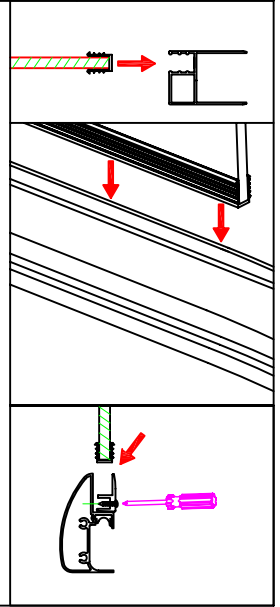

INSTALLATION MANUAL

Eastbrook Code	Adjustment	Eastbrook Code	Adjustment
69.0027	870-900	69.0028	1170-1200
69.0032	870-900	69.0033	970-1000
69.161	1270-1300	69.162	1270-1300
69.163	1370-1400	69.164	1370-1400

This product should only be fixed by a fully qualified installer

<p>D08</p> <p>10</p> <p>ST4</p> <p>6X</p>	<p>D09</p> <p>30</p> <p>ST4</p> <p>8X</p>	<p>D10</p> <p>30</p> <p>ST4</p> <p>8X</p>	<p>D11</p> <p>8X</p>	<p>D12</p> <p>6X</p>
<p>D13</p> <p>4X</p>	<p>D14</p> <p>2X</p>	<p>D15</p> <p>8X</p>	<p>D16</p> <p>16</p> <p>ST4</p> <p>8X</p>	