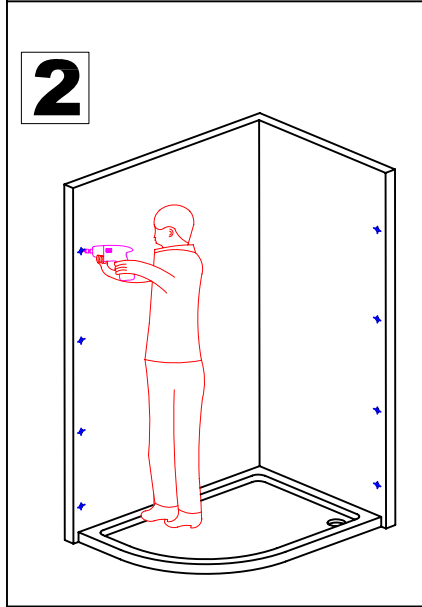

INSTALLATION MANUAL

Eastbrook Code	Adjustment	Eastbrook Code	Adjustment
69.0027	870-900	69.0028	1170-1200
69.0032	870-900	69.0033	970-1000
69.161	1270-1300	69.162	1270-1300
69.163	1370-1400	69.164	1370-1400

This product should only be fixed by a fully qualified installer

<p>D08</p> <p>10</p> <p>ST4</p> <p>6X</p>	<p>D09</p> <p>30</p> <p>ST4</p> <p>8X</p>	<p>D10</p> <p>30</p> <p>ST4</p> <p>8X</p>	<p>D11</p> <p>8X</p>	<p>D12</p> <p>6X</p>
<p>D13</p> <p>4X</p>	<p>D14</p> <p>2X</p>	<p>D15</p> <p>8X</p>	<p>D16</p> <p>16</p> <p>ST4</p> <p>8X</p>	