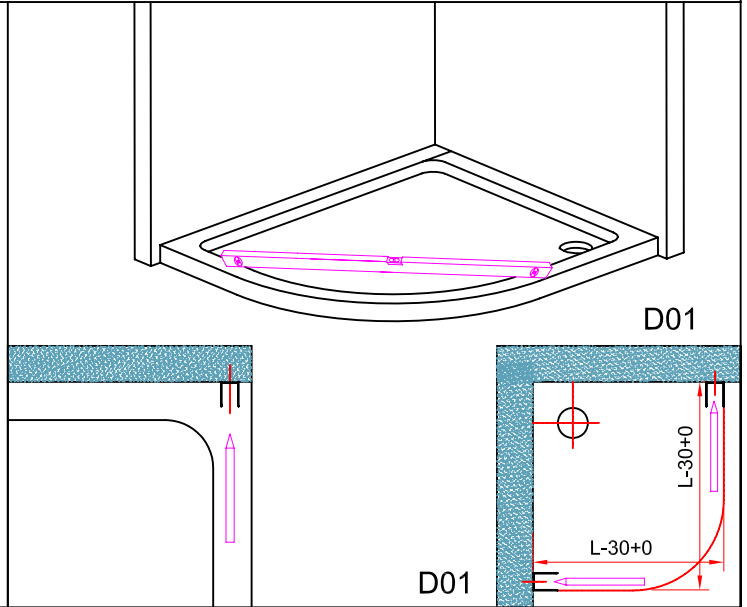

INSTALLATION MANUAL

Eastbrook Code	Adjustment	Eastbrook Code	Adjustment
69.0027	870-900	69.0028	1170-1200
69.0032	870-900	69.0033	970-1000
69.161	1270-1300	69.162	1270-1300
69.163	1370-1400	69.164	1370-1400

This product should only be fixed by a fully qualified installer

<p>D08</p> <p>10</p> <p>ST4</p> <p>6X</p>	<p>D09</p> <p>30</p> <p>ST4</p> <p>8X</p>	<p>D10</p> <p>30</p> <p>ST4</p> <p>8X</p>	<p>D11</p> <p>8X</p>	<p>D12</p> <p>6X</p>
<p>D13</p> <p>4X</p>	<p>D14</p> <p>2X</p>	<p>D15</p> <p>8X</p>	<p>D16</p> <p>16</p> <p>ST4</p> <p>8X</p>	