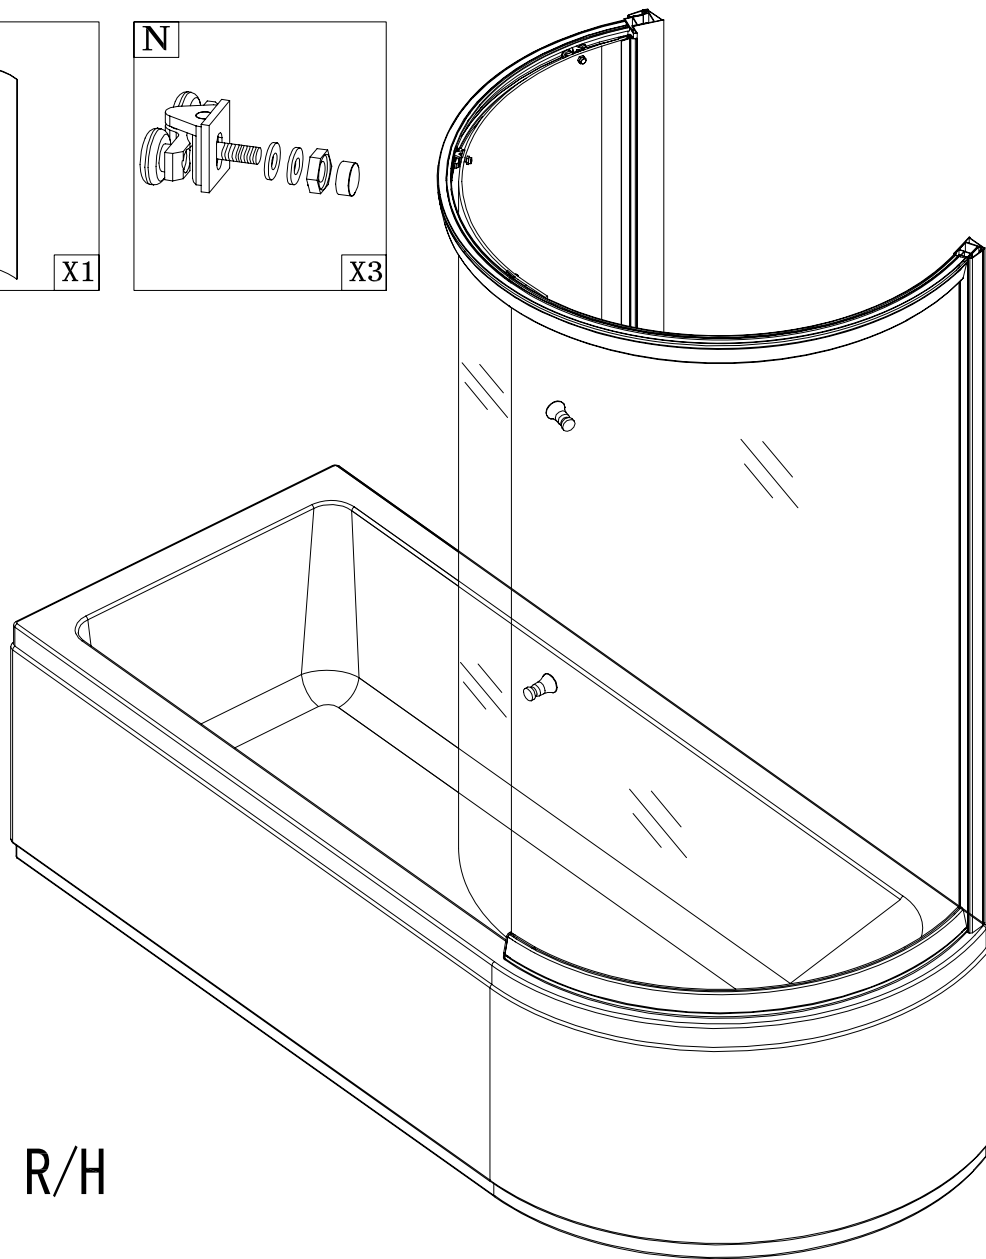

Eastbrook

Agenda Screen-Right

Eastbrook Road, Gloucester GL4 3DB
Technical Helpline: 01452 317890
email: technical@eastbrookco.com

R/H