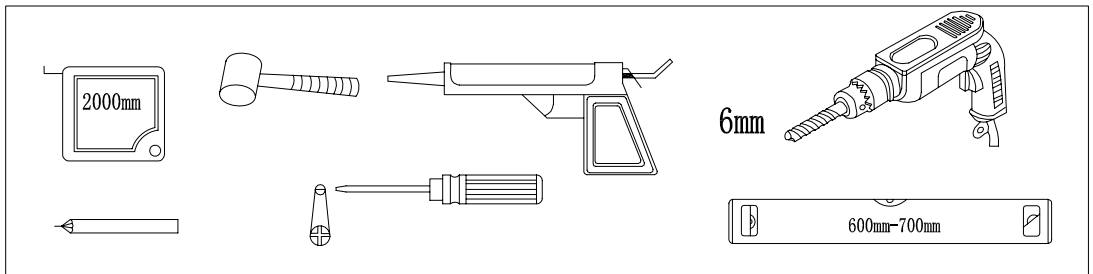

Eastbrook

Agenda Screen-Right

Eastbrook Road, Gloucester GL4 3DB
Technical Helpline: 01452 317890
email: technical@eastbrookco.com

R/H