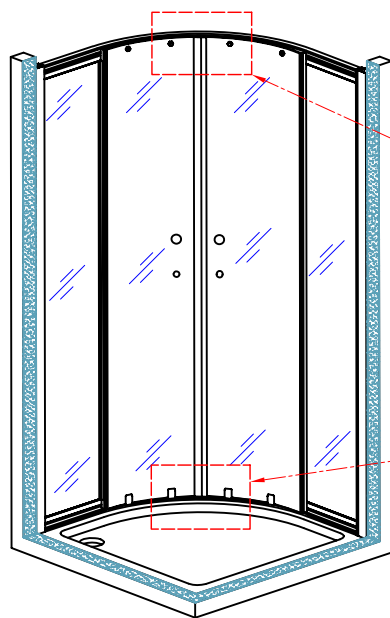

12

13

14

15

16

Silicone on the outside of the screen only

Cleaning & Maintenance

Don't clean the shower enclosure with irritant detergent such as alcohol,bleach or other chemical cleaners.