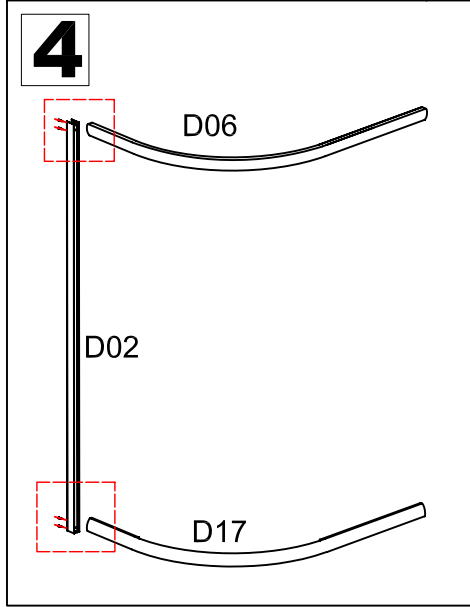

INSTALLATION MANUAL

Eastbrook

Eastbrook Road, Gloucester GL4 3DB
Technical Helpline: 01452 317890
email: technical@eastbrookco.com

Eastbrook Code	Adjustment	Eastbrook Code	Adjustment
69.0027	870-900	69.0028	1170-1200
69.0032	870-900	69.0033	970-1000
69.161	1270-1300	69.162	1270-1300
69.163	1370-1400	69.164	1370-1400

This product should only be fixed by a fully qualified installer

<p>D08</p> <p>10</p> <p>ST4</p> <p>6X</p>	<p>D09</p> <p>30</p> <p>ST4</p> <p>8X</p>	<p>D10</p> <p>30</p> <p>ST4</p> <p>8X</p>	<p>D11</p> <p>8X</p>	<p>D12</p> <p>6X</p>
<p>D13</p> <p>4X</p>	<p>D14</p> <p>2X</p>	<p>D15</p> <p>8X</p>	<p>D16</p> <p>16</p> <p>ST4</p> <p>8X</p>	