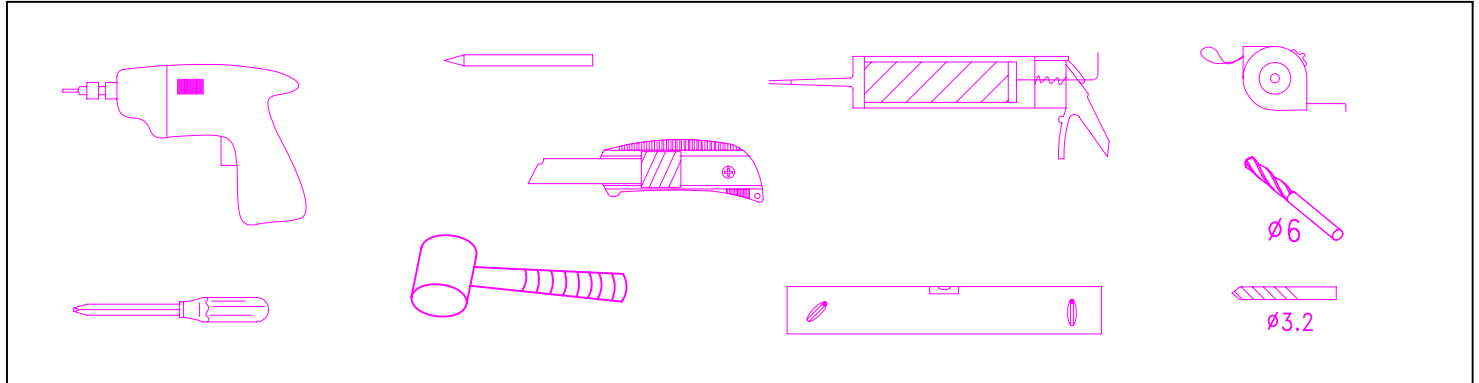

INSTALLATION MANUAL

Eastbrook

Eastbrook Road, Gloucester GL4 3DB
Technical Helpline: 01452 317890
email: technical@eastbrookco.com

Eastbrook Code	Adjustment	Eastbrook Code	Adjustment
69.0027	870-900	69.0028	1170-1200
69.0032	870-900	69.0033	970-1000
69.161	1270-1300	69.162	1270-1300
69.163	1370-1400	69.164	1370-1400

This product should only be fixed by a fully qualified installer

<p>D08</p> <p>10</p> <p>ST4</p> <p>6X</p>	<p>D09</p> <p>30</p> <p>ST4</p> <p>8X</p>	<p>D10</p> <p>30</p> <p>ST4</p> <p>8X</p>	<p>D11</p> <p>8X</p>	<p>D12</p> <p>6X</p>
<p>D13</p> <p>4X</p>	<p>D14</p> <p>2X</p>	<p>D15</p> <p>8X</p>	<p>D16</p> <p>16</p> <p>ST4</p> <p>8X</p>	