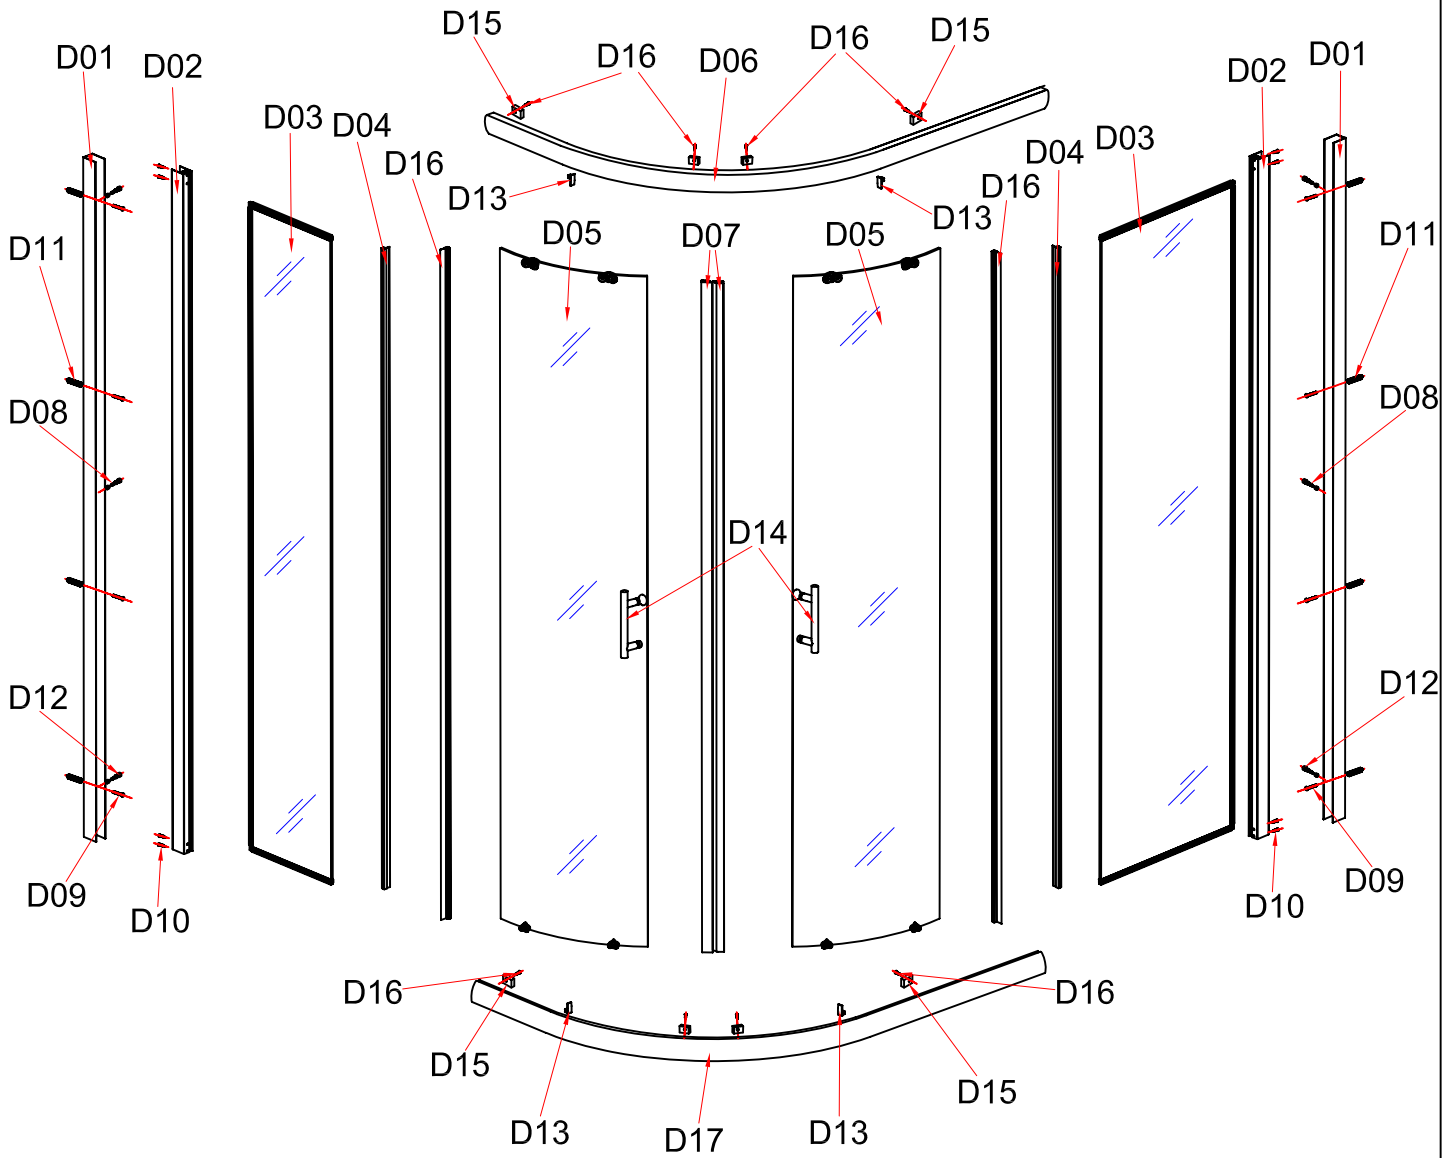

INSTALLATION MANUAL

Eastbrook

Eastbrook Road, Gloucester GL4 3DB
Technical Helpline: 01452 317890
email: technical@eastbrookco.com

Eastbrook Code	Adjustment	Eastbrook Code	Adjustment
69.0027	870-900	69.0028	1170-1200
69.0032	870-900	69.0033	970-1000
69.161	1270-1300	69.162	1270-1300
69.163	1370-1400	69.164	1370-1400

This product should only be fixed by a fully qualified installer

<p>D08</p> <p>10</p> <p>ST4</p> <p>6X</p>	<p>D09</p> <p>30</p> <p>ST4</p> <p>8X</p>	<p>D10</p> <p>30</p> <p>ST4</p> <p>8X</p>	<p>D11</p> <p>8X</p>	<p>D12</p> <p>6X</p>
<p>D13</p> <p>4X</p>	<p>D14</p> <p>2X</p>	<p>D15</p> <p>8X</p>	<p>D16</p> <p>16</p> <p>ST4</p> <p>8X</p>	