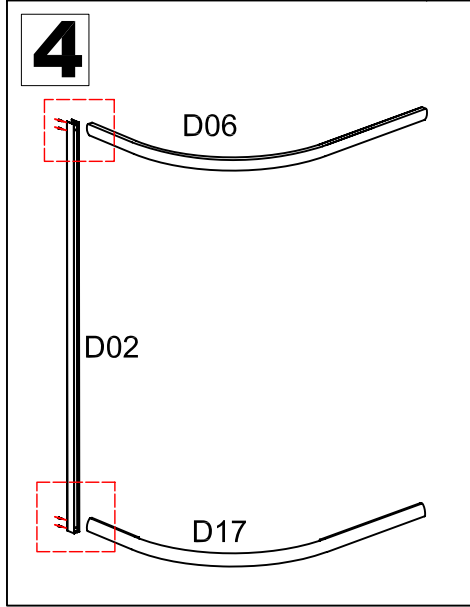

# INSTALLATION MANUAL

Eastbrook

Eastbrook Road, Gloucester GL4 3DB  
Technical Helpline: 01452 317890  
email: technical@eastbrookco.com

Eastbrook Code	Adjustment	Eastbrook Code	Adjustment
69.0027	870-900	69.0028	1170-1200
69.0032	870-900	69.0033	970-1000
69.161	1270-1300	69.162	1270-1300
69.163	1370-1400	69.164	1370-1400

This product should only be fixed by a fully qualified installer

<p>D08</p> <p>10</p> <p>ST4</p> <p>6X</p>	<p>D09</p> <p>30</p> <p>ST4</p> <p>8X</p>	<p>D10</p> <p>30</p> <p>ST4</p> <p>8X</p>	<p>D11</p> <p>8X</p>	<p>D12</p> <p>6X</p>
<p>D13</p> <p>4X</p>	<p>D14</p> <p>2X</p>	<p>D15</p> <p>8X</p>	<p>D16</p> <p>16</p> <p>ST4</p> <p>8X</p>	

**12**

**13**

**14**

**15**

**16**

Silicone on the outside of the screen only