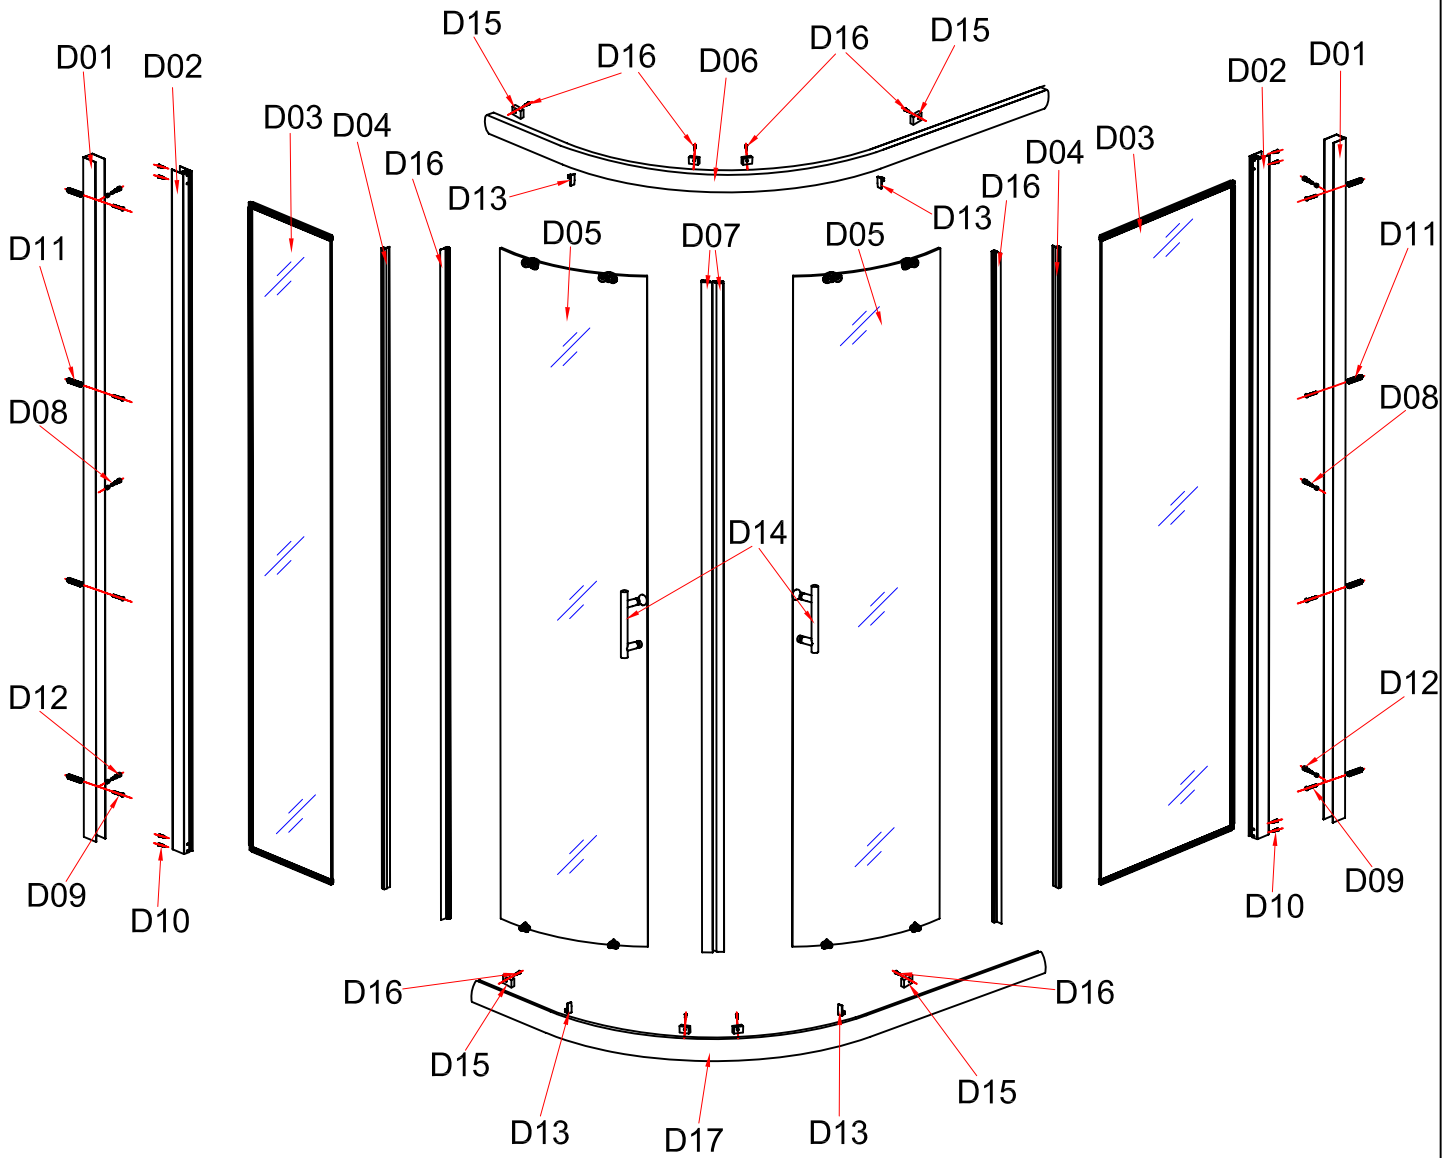

# INSTALLATION MANUAL

Eastbrook

Eastbrook Road, Gloucester GL4 3DB  
Technical Helpline: 01452 317890  
email: technical@eastbrookco.com

Eastbrook Code	Adjustment	Eastbrook Code	Adjustment
69.0027	870-900	69.0028	1170-1200
69.0032	870-900	69.0033	970-1000
69.161	1270-1300	69.162	1270-1300
69.163	1370-1400	69.164	1370-1400

This product should only be fixed by a fully qualified installer

<p>D08</p> <p>10</p> <p>ST4</p> <p>6X</p>	<p>D09</p> <p>30</p> <p>ST4</p> <p>8X</p>	<p>D10</p> <p>30</p> <p>ST4</p> <p>8X</p>	<p>D11</p> <p>8X</p>	<p>D12</p> <p>6X</p>
<p>D13</p> <p>4X</p>	<p>D14</p> <p>2X</p>	<p>D15</p> <p>8X</p>	<p>D16</p> <p>16</p> <p>ST4</p> <p>8X</p>	

**12**

**13**

**14**

**15**

**16**

Silicone on the outside of the screen only