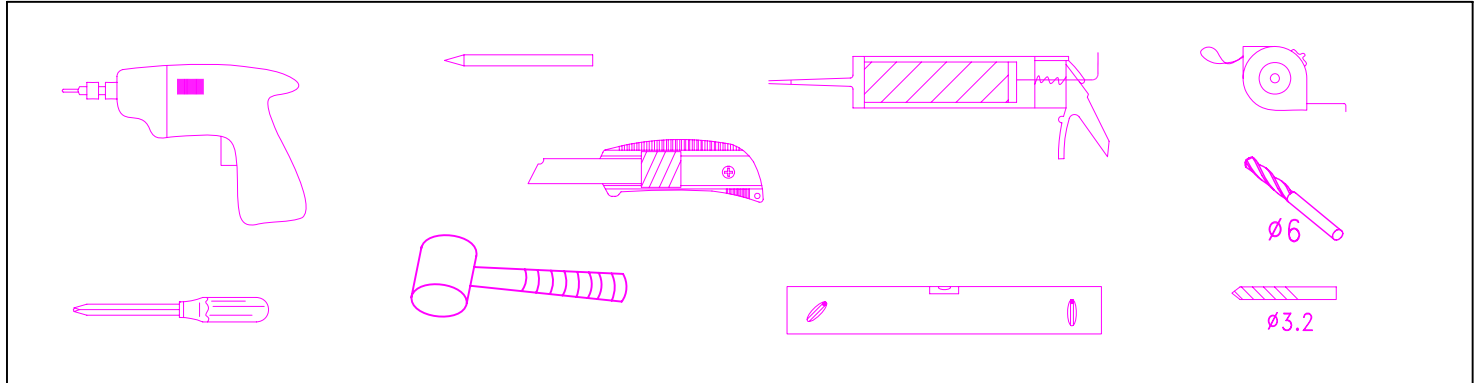

# INSTALLATION MANUAL

Eastbrook

Eastbrook Road, Gloucester GL4 3DB  
Technical Helpline: 01452 317890  
email: technical@eastbrookco.com

Eastbrook Code	Adjustment	Eastbrook Code	Adjustment
69.0027	870-900	69.0028	1170-1200
69.0032	870-900	69.0033	970-1000
69.161	1270-1300	69.162	1270-1300
69.163	1370-1400	69.164	1370-1400

This product should only be fixed by a fully qualified installer

<p>D08</p> <p>10</p> <p>ST4</p> <p>6X</p>	<p>D09</p> <p>30</p> <p>ST4</p> <p>8X</p>	<p>D10</p> <p>30</p> <p>ST4</p> <p>8X</p>	<p>D11</p> <p>8X</p>	<p>D12</p> <p>6X</p>
<p>D13</p> <p>4X</p>	<p>D14</p> <p>2X</p>	<p>D15</p> <p>8X</p>	<p>D16</p> <p>16</p> <p>ST4</p> <p>8X</p>	

**12**

**13**

**14**

**15**

**16**

Silicone on the outside of the screen only