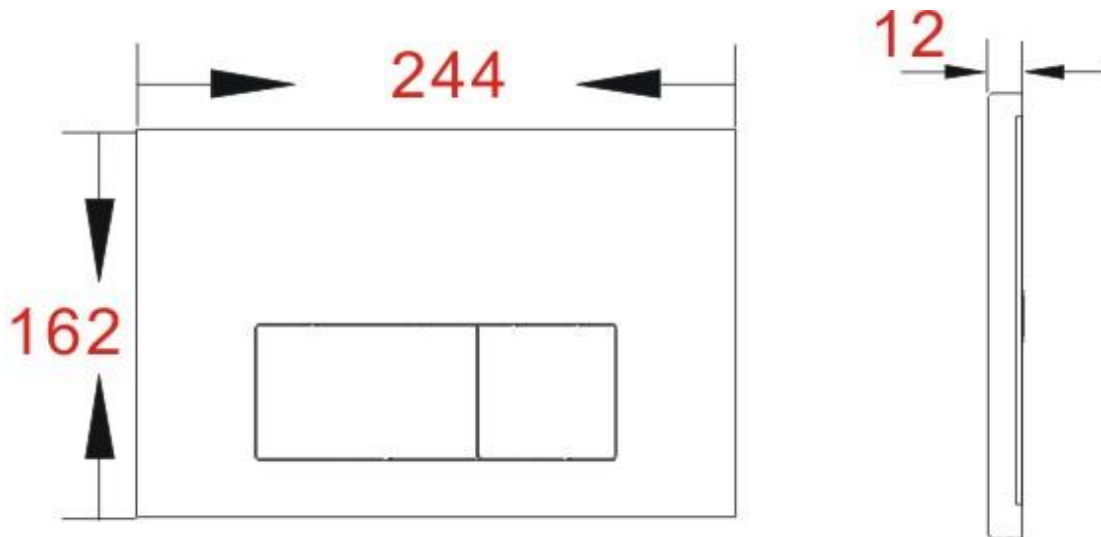

73.0009 V Series Flush Plate V001 Chrome Actuator plate Vodka30 Colorful designed

## Application Purpose

- For dual flush
- For front actuation
- For installation element all MORAQ concealed systems