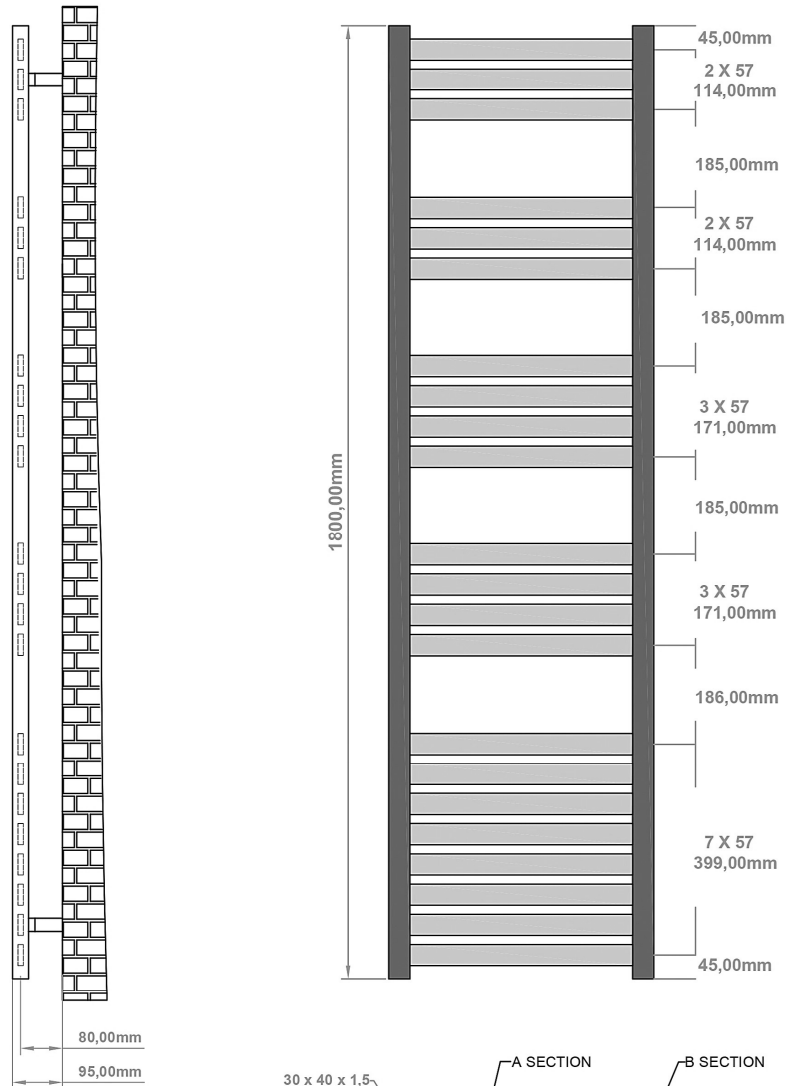

DATASHEET

Image

General Information

Product:	89.1290
Description:	Defford 1800 x 500mm Towel Rail
Website Link:	(Click Here)
Product Type:	Towel Rail
Brand:	Eastbrook Company
Colour:	Matt Anthracite
Material:	Mild Steel
Height (mm):	1800mm
Width (mm):	500mm
Net Weight (kg):	14.43kg
Product Range:	Defford

Product Specifications

Warranty:	5 Year(s)
Supplied with fixings:	Yes
BTU $\Delta T50^{\circ}\text{C}$:	2422
BTU $\Delta T60^{\circ}\text{C}$:	3049
Watts $\Delta T50^{\circ}\text{C}$:	710
Watts $\Delta T60^{\circ}\text{C}$:	894

Drawing

Defford 1800 x 500mm. Technical Drawing

scale: 1/5

Eastbrook 
Eastbrook Road, Gloucester GL4 3DB
Technical Helpline : 01452 317890
Mon - Fri / 8am - 5pm
Email : technical@eastbrookco.com