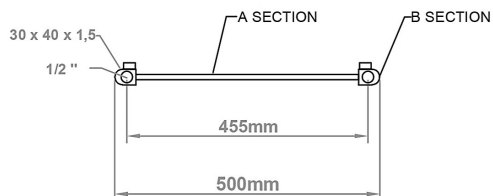

DATASHEET

Image

General Information

Product:	89.1290
Description:	Defford 1800 x 500mm Towel Rail
Website Link:	(Click Here)
Product Type:	Towel Rail
Brand:	Eastbrook Company
Colour:	Matt Anthracite
Material:	Mild Steel
Height (mm):	1800mm
Width (mm):	500mm
Net Weight (kg):	14.43kg
Product Range:	Defford

Drawing

Defford 1800 x 500mm. Technical Drawing

scale: 1/5

Eastbrook 
Eastbrook Road, Gloucester GL4 3DB
Technical Helpline : 01452 317890
Mon - Fri / 8am - 5pm
Email : technical@eastbrookco.com