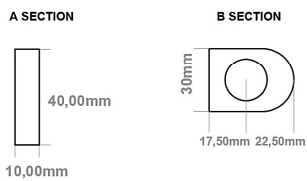

DATASHEET

Image

General Information

Product:	89.1290
Description:	Defford 1800 x 500mm Towel Rail
Website Link:	(Click Here)
Product Type:	Towel Rail
Brand:	Eastbrook Company
Colour:	Matt Anthracite
Material:	Mild Steel
Height (mm):	1800mm
Width (mm):	500mm
Net Weight (kg):	14.43kg
Product Range:	Defford

Drawing

Defford 1800 x 500mm. Technical Drawing

scale: 1/5

Eastbrook 
Eastbrook Road, Gloucester GL4 3DB
Technical Helpline : 01452 317890
Mon - Fri / 8am - 5pm
Email : technical@eastbrookco.com