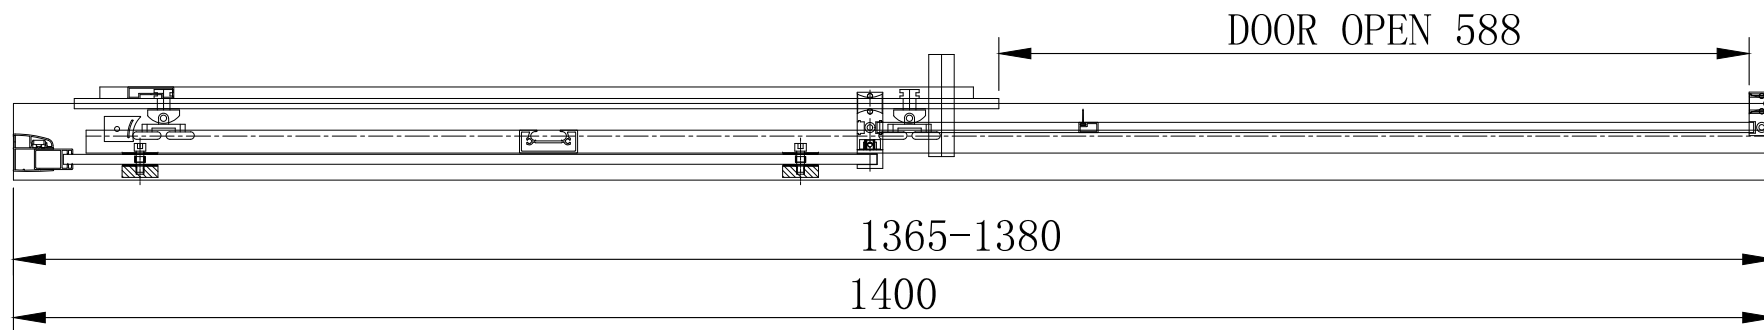

49.6013 8mm Framed Sliding Door Matt Black 1000mm

49.6014 8mm Framed Sliding Door Matt Black 1100mm

49.6015 8mm Framed Sliding Door Matt Black 1200mm

49.6016 8mm Framed Sliding Door Matt Black 1400mm

49.6017 8mm Framed Sliding Door Matt Black 1600mm

49.6018 8mm Framed Sliding Door Matt Black 1700mm