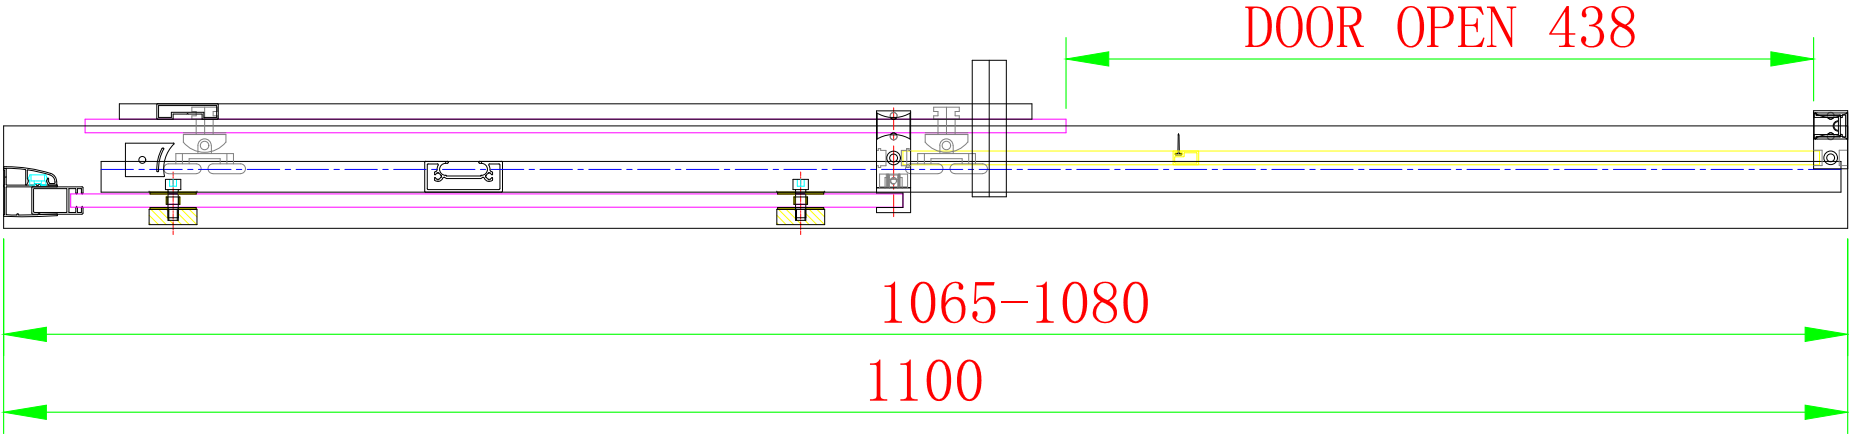

49.6001 8mm Framed Sliding Door Chrome 1000mm

49.6002 8mm Framed Sliding Door Chrome 1100mm

49.6003 8mm Framed Sliding Door Chrome 1200mm

49.6004 8mm Framed Sliding Door Chrome 1400mm

49.6005 8mm Framed Sliding Door Chrome 1600mm

49.6006 8mm Framed Sliding Door Chrome 1700mm

- 49.6001 8mm Framed Sliding Door Chrome 1000mm
- 49.6002 8mm Framed Sliding Door Chrome 1100mm
- 49.6003 8mm Framed Sliding Door Chrome 1200mm
- 49.6004 8mm Framed Sliding Door Chrome 1400mm
- 49.6005 8mm Framed Sliding Door Chrome 1600mm
- 49.6006 8mm Framed Sliding Door Chrome 1700mm