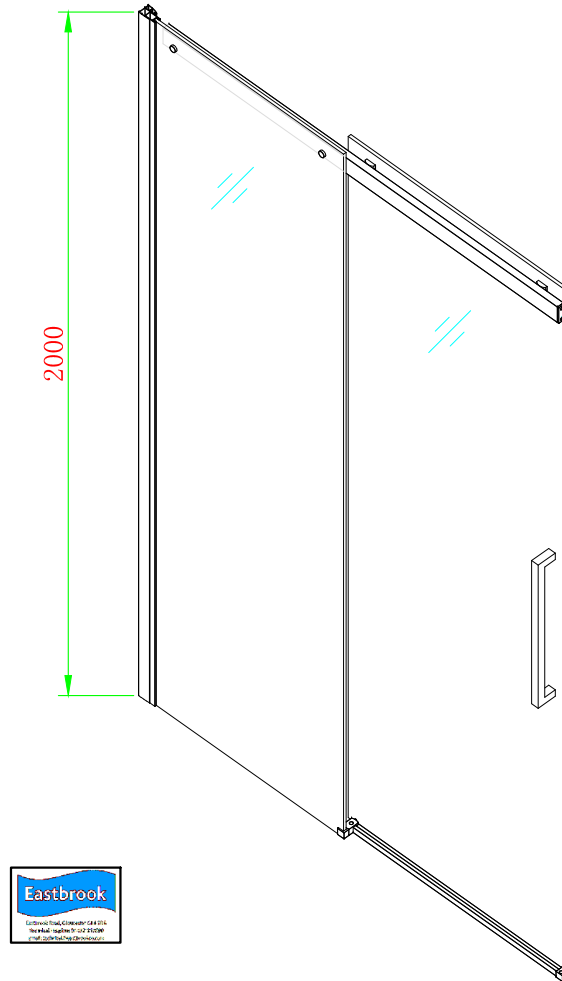

49.6001 8mm Framed Sliding Door Chrome 1000mm

49.6002 8mm Framed Sliding Door Chrome 1100mm

49.6003 8mm Framed Sliding Door Chrome 1200mm

49.6004 8mm Framed Sliding Door Chrome 1400mm

49.6005 8mm Framed Sliding Door Chrome 1600mm

49.6006 8mm Framed Sliding Door Chrome 1700mm

- 49.6001 8mm Framed Sliding Door Chrome 1000mm
- 49.6002 8mm Framed Sliding Door Chrome 1100mm
- 49.6003 8mm Framed Sliding Door Chrome 1200mm
- 49.6004 8mm Framed Sliding Door Chrome 1400mm
- 49.6005 8mm Framed Sliding Door Chrome 1600mm
- 49.6006 8mm Framed Sliding Door Chrome 1700mm