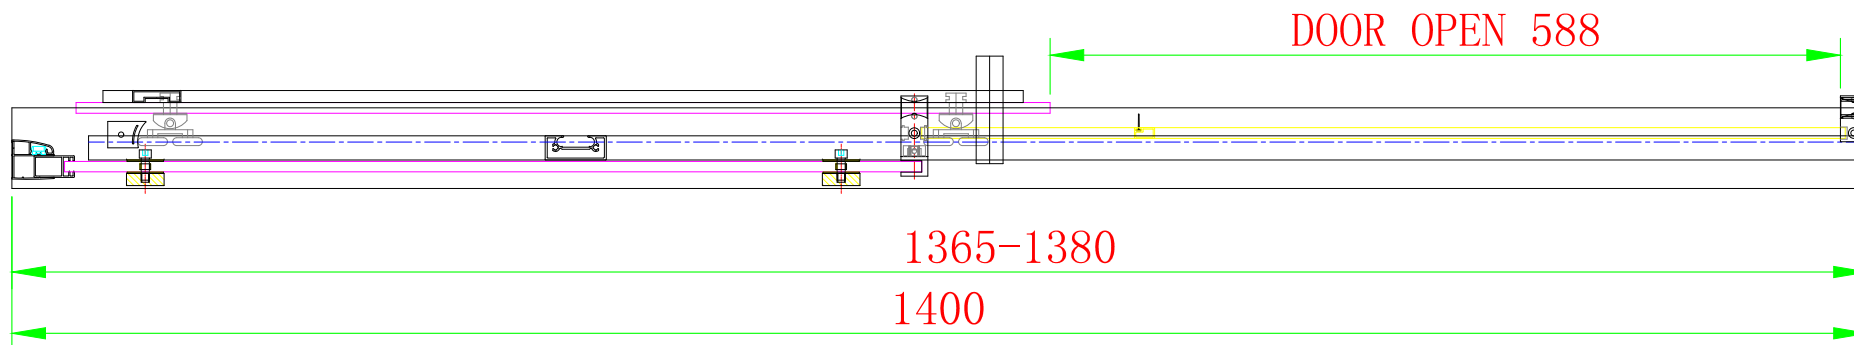

49.6001 8mm Framed Sliding Door Chrome 1000mm

49.6002 8mm Framed Sliding Door Chrome 1100mm

49.6003 8mm Framed Sliding Door Chrome 1200mm

49.6004 8mm Framed Sliding Door Chrome 1400mm

49.6005 8mm Framed Sliding Door Chrome 1600mm

49.6006 8mm Framed Sliding Door Chrome 1700mm

- 49.6001 8mm Framed Sliding Door Chrome 1000mm
- 49.6002 8mm Framed Sliding Door Chrome 1100mm
- 49.6003 8mm Framed Sliding Door Chrome 1200mm
- 49.6004 8mm Framed Sliding Door Chrome 1400mm
- 49.6005 8mm Framed Sliding Door Chrome 1600mm
- 49.6006 8mm Framed Sliding Door Chrome 1700mm