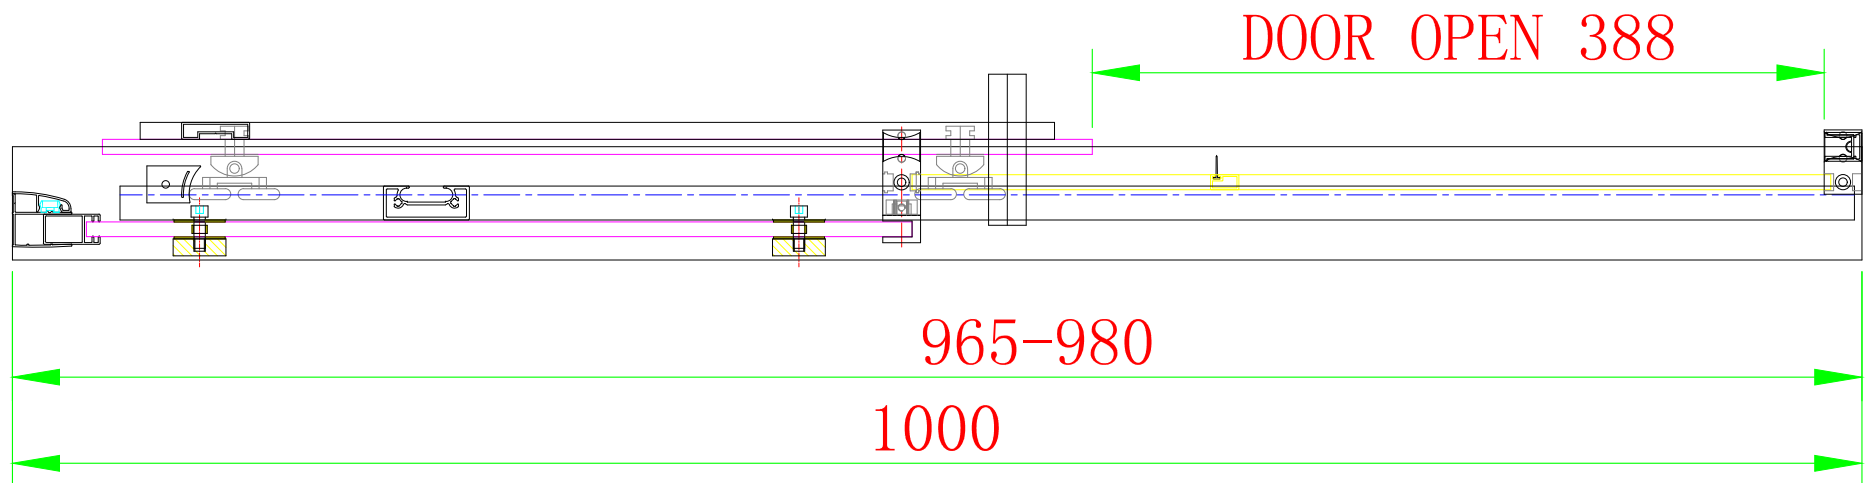

49.6001 8mm Framed Sliding Door Chrome 1000mm

49.6002 8mm Framed Sliding Door Chrome 1100mm

49.6003 8mm Framed Sliding Door Chrome 1200mm

49.6004 8mm Framed Sliding Door Chrome 1400mm

49.6005 8mm Framed Sliding Door Chrome 1600mm

49.6006 8mm Framed Sliding Door Chrome 1700mm

- 49.6001 8mm Framed Sliding Door Chrome 1000mm
- 49.6002 8mm Framed Sliding Door Chrome 1100mm
- 49.6003 8mm Framed Sliding Door Chrome 1200mm
- 49.6004 8mm Framed Sliding Door Chrome 1400mm
- 49.6005 8mm Framed Sliding Door Chrome 1600mm
- 49.6006 8mm Framed Sliding Door Chrome 1700mm