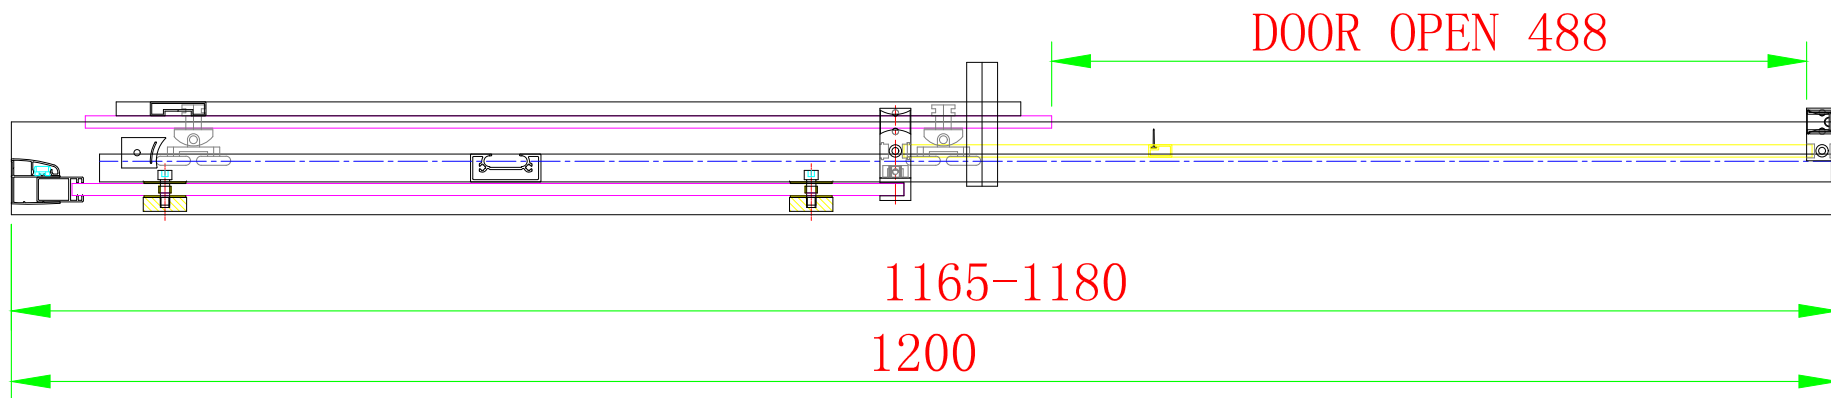

49.6001 8mm Framed Sliding Door Chrome 1000mm

49.6002 8mm Framed Sliding Door Chrome 1100mm

49.6003 8mm Framed Sliding Door Chrome 1200mm

49.6004 8mm Framed Sliding Door Chrome 1400mm

49.6005 8mm Framed Sliding Door Chrome 1600mm

49.6006 8mm Framed Sliding Door Chrome 1700mm

- 49.6001 8mm Framed Sliding Door Chrome 1000mm
- 49.6002 8mm Framed Sliding Door Chrome 1100mm
- 49.6003 8mm Framed Sliding Door Chrome 1200mm
- 49.6004 8mm Framed Sliding Door Chrome 1400mm
- 49.6005 8mm Framed Sliding Door Chrome 1600mm
- 49.6006 8mm Framed Sliding Door Chrome 1700mm