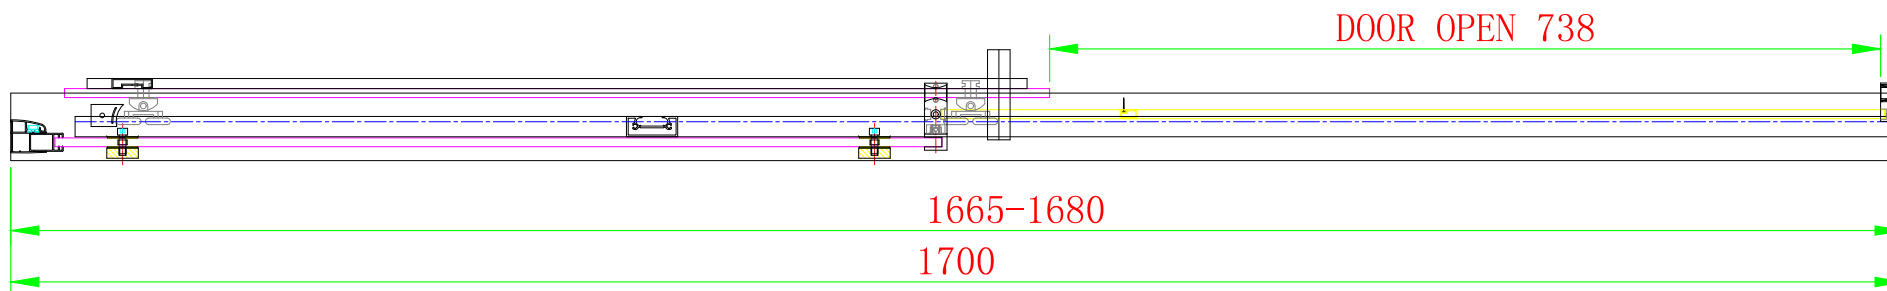

49.6001 8mm Framed Sliding Door Chrome 1000mm

49.6002 8mm Framed Sliding Door Chrome 1100mm

49.6003 8mm Framed Sliding Door Chrome 1200mm

49.6004 8mm Framed Sliding Door Chrome 1400mm

49.6005 8mm Framed Sliding Door Chrome 1600mm

49.6006 8mm Framed Sliding Door Chrome 1700mm

- 49.6001 8mm Framed Sliding Door Chrome 1000mm
- 49.6002 8mm Framed Sliding Door Chrome 1100mm
- 49.6003 8mm Framed Sliding Door Chrome 1200mm
- 49.6004 8mm Framed Sliding Door Chrome 1400mm
- 49.6005 8mm Framed Sliding Door Chrome 1600mm
- 49.6006 8mm Framed Sliding Door Chrome 1700mm