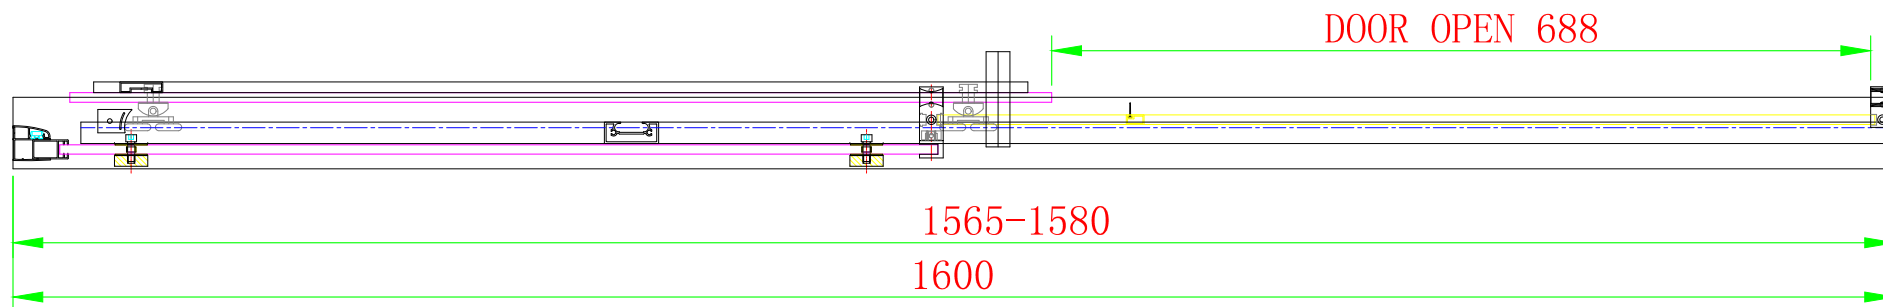

49.6001 8mm Framed Sliding Door Chrome 1000mm

49.6002 8mm Framed Sliding Door Chrome 1100mm

49.6003 8mm Framed Sliding Door Chrome 1200mm

49.6004 8mm Framed Sliding Door Chrome 1400mm

49.6005 8mm Framed Sliding Door Chrome 1600mm

49.6006 8mm Framed Sliding Door Chrome 1700mm

- 49.6001 8mm Framed Sliding Door Chrome 1000mm
- 49.6002 8mm Framed Sliding Door Chrome 1100mm
- 49.6003 8mm Framed Sliding Door Chrome 1200mm
- 49.6004 8mm Framed Sliding Door Chrome 1400mm
- 49.6005 8mm Framed Sliding Door Chrome 1600mm
- 49.6006 8mm Framed Sliding Door Chrome 1700mm