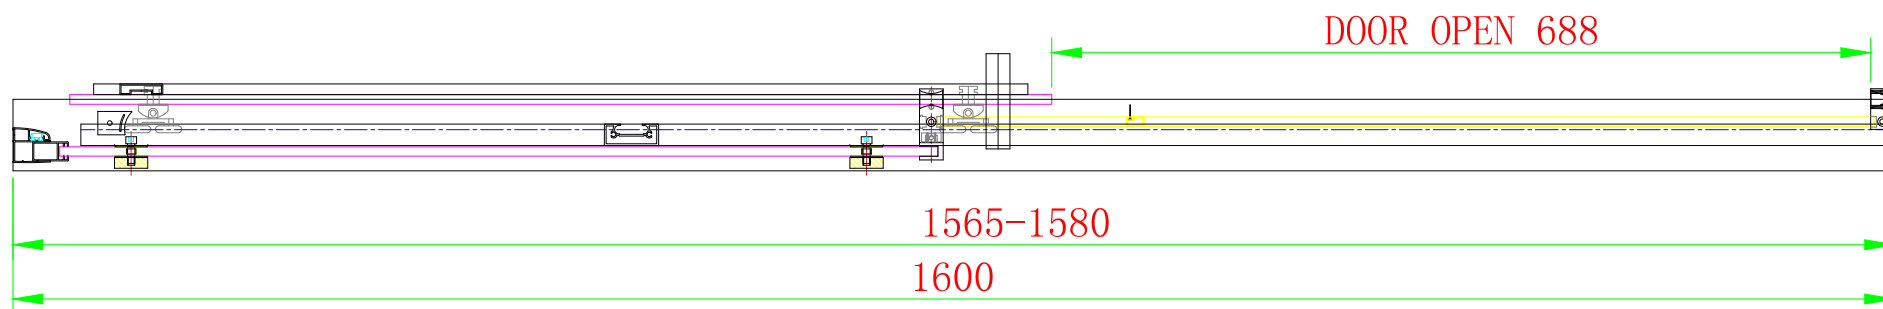

49.6001 8mm Framed Sliding Door Chrome 1000mm

49.6002 8mm Framed Sliding Door Chrome 1100mm

49.6003 8mm Framed Sliding Door Chrome 1200mm

49.6004 8mm Framed Sliding Door Chrome 1400mm

49.6005 8mm Framed Sliding Door Chrome 1600mm

49.6006 8mm Framed Sliding Door Chrome 1700mm

- 49.6001 8mm Framed Sliding Door Chrome 1000mm
- 49.6002 8mm Framed Sliding Door Chrome 1100mm
- 49.6003 8mm Framed Sliding Door Chrome 1200mm
- 49.6004 8mm Framed Sliding Door Chrome 1400mm
- 49.6005 8mm Framed Sliding Door Chrome 1600mm
- 49.6006 8mm Framed Sliding Door Chrome 1700mm