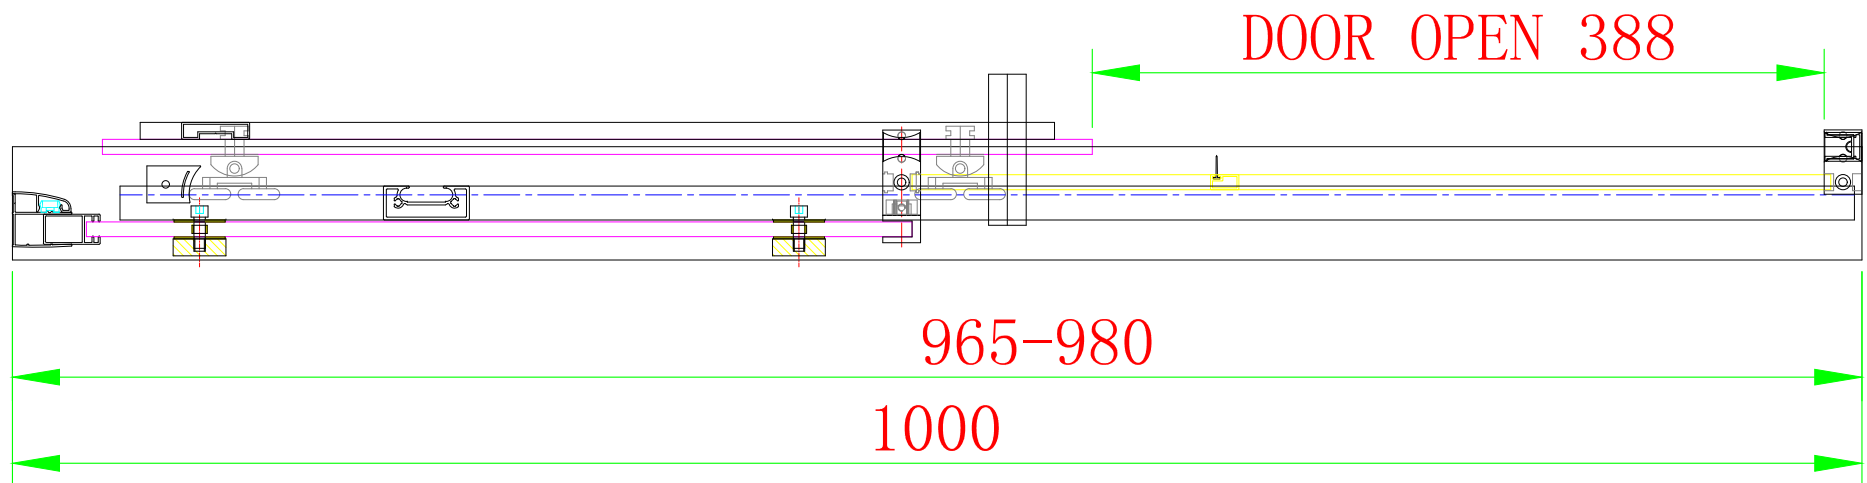

49.6001 8mm Framed Sliding Door Chrome 1000mm

49.6002 8mm Framed Sliding Door Chrome 1100mm

49.6003 8mm Framed Sliding Door Chrome 1200mm

49.6004 8mm Framed Sliding Door Chrome 1400mm

49.6005 8mm Framed Sliding Door Chrome 1600mm

49.6006 8mm Framed Sliding Door Chrome 1700mm

- 49.6001 8mm Framed Sliding Door Chrome 1000mm
- 49.6002 8mm Framed Sliding Door Chrome 1100mm
- 49.6003 8mm Framed Sliding Door Chrome 1200mm
- 49.6004 8mm Framed Sliding Door Chrome 1400mm
- 49.6005 8mm Framed Sliding Door Chrome 1600mm
- 49.6006 8mm Framed Sliding Door Chrome 1700mm