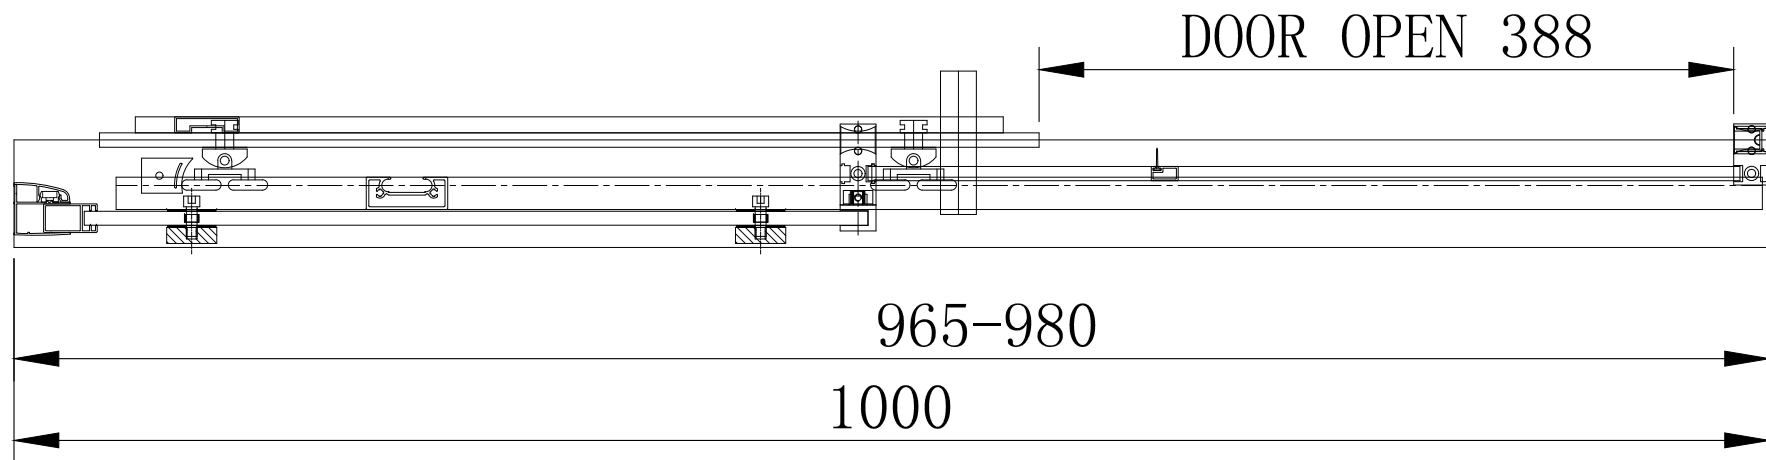

49.6013 8mm Framed Sliding Door Matt Black 1000mm

49.6014 8mm Framed Sliding Door Matt Black 1100mm

49.6015 8mm Framed Sliding Door Matt Black 1200mm

49.6016 8mm Framed Sliding Door Matt Black 1400mm

# 49.6017 8mm Framed Sliding Door Matt Black 1600mm

49.6018 8mm Framed Sliding Door Matt Black 1700mm