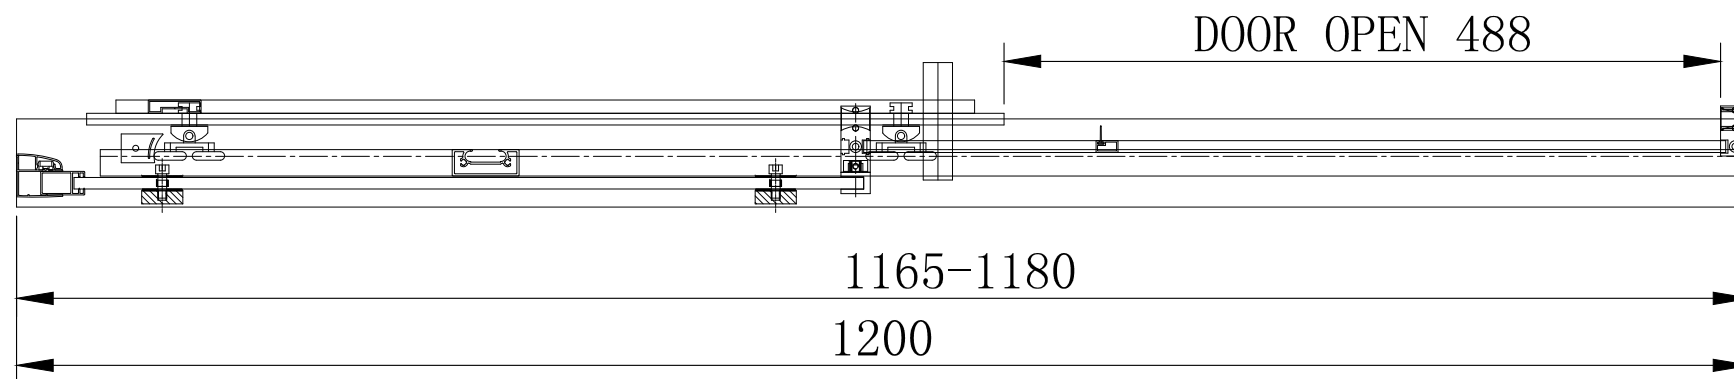

49.6013 8mm Framed Sliding Door Matt Black 1000mm

49.6014 8mm Framed Sliding Door Matt Black 1100mm

49.6015 8mm Framed Sliding Door Matt Black 1200mm

49.6016 8mm Framed Sliding Door Matt Black 1400mm

# 49.6017 8mm Framed Sliding Door Matt Black 1600mm

49.6018 8mm Framed Sliding Door Matt Black 1700mm