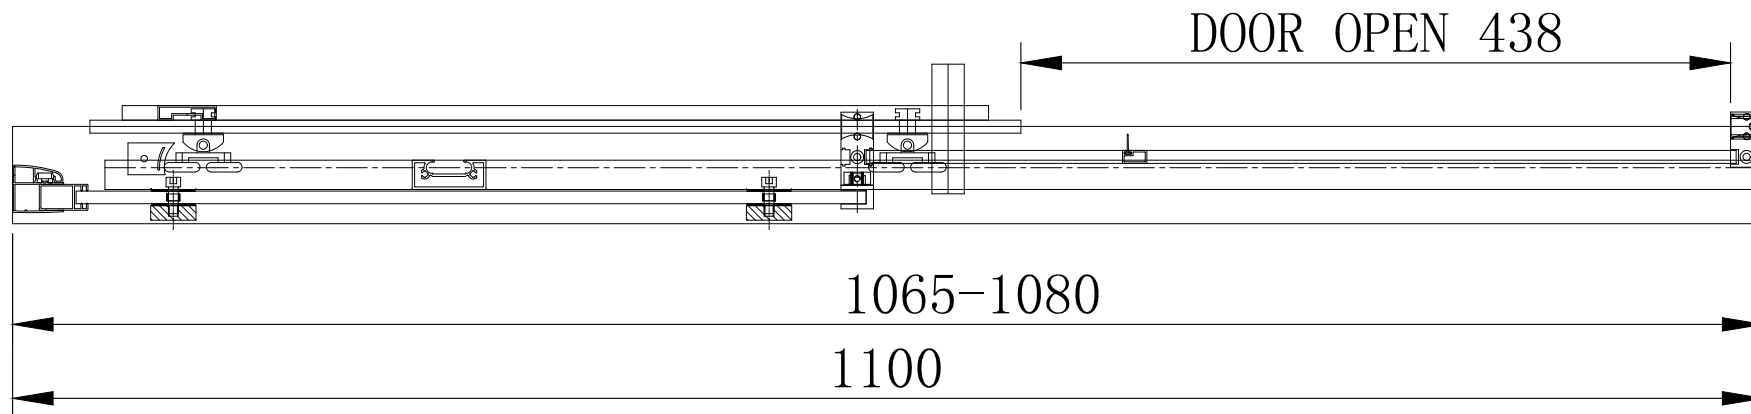

49.6013 8mm Framed Sliding Door Matt Black 1000mm

49.6014 8mm Framed Sliding Door Matt Black 1100mm

49.6015 8mm Framed Sliding Door Matt Black 1200mm

49.6016 8mm Framed Sliding Door Matt Black 1400mm

# 49.6017 8mm Framed Sliding Door Matt Black 1600mm

49.6018 8mm Framed Sliding Door Matt Black 1700mm