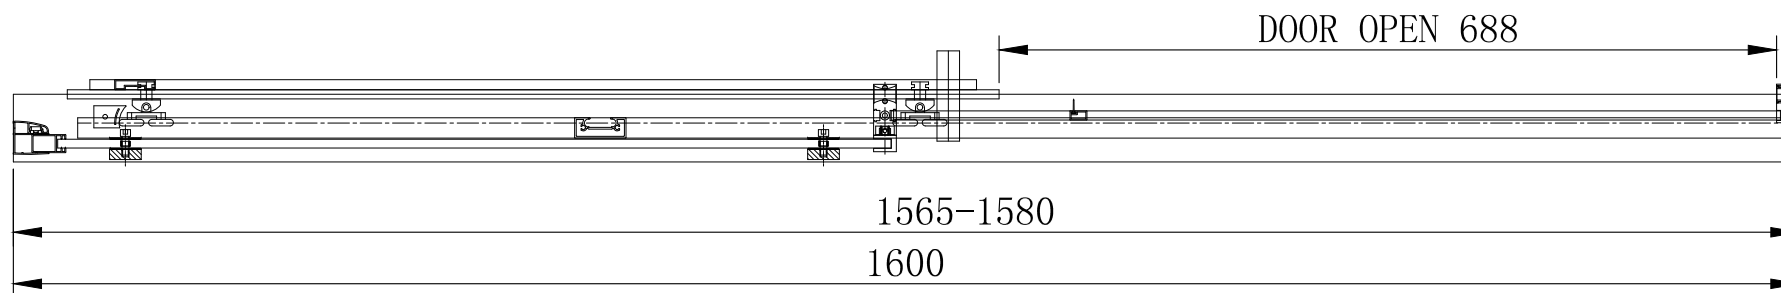

49.6013 8mm Framed Sliding Door Matt Black 1000mm

49.6014 8mm Framed Sliding Door Matt Black 1100mm

49.6015 8mm Framed Sliding Door Matt Black 1200mm

49.6016 8mm Framed Sliding Door Matt Black 1400mm

# 49.6017 8mm Framed Sliding Door Matt Black 1600mm

49.6018 8mm Framed Sliding Door Matt Black 1700mm