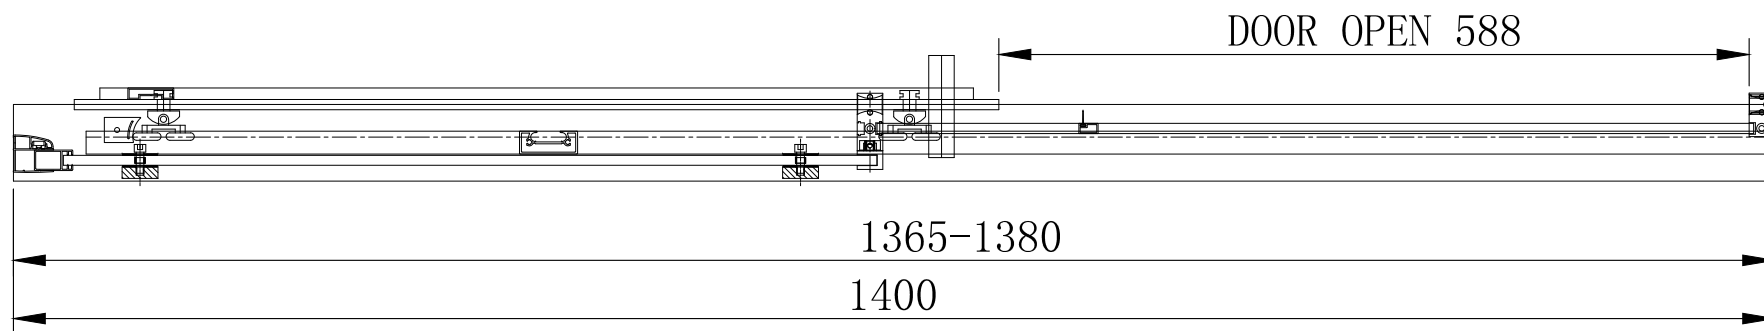

49.6013 8mm Framed Sliding Door Matt Black 1000mm

49.6014 8mm Framed Sliding Door Matt Black 1100mm

49.6015 8mm Framed Sliding Door Matt Black 1200mm

49.6016 8mm Framed Sliding Door Matt Black 1400mm

# 49.6017 8mm Framed Sliding Door Matt Black 1600mm

49.6018 8mm Framed Sliding Door Matt Black 1700mm