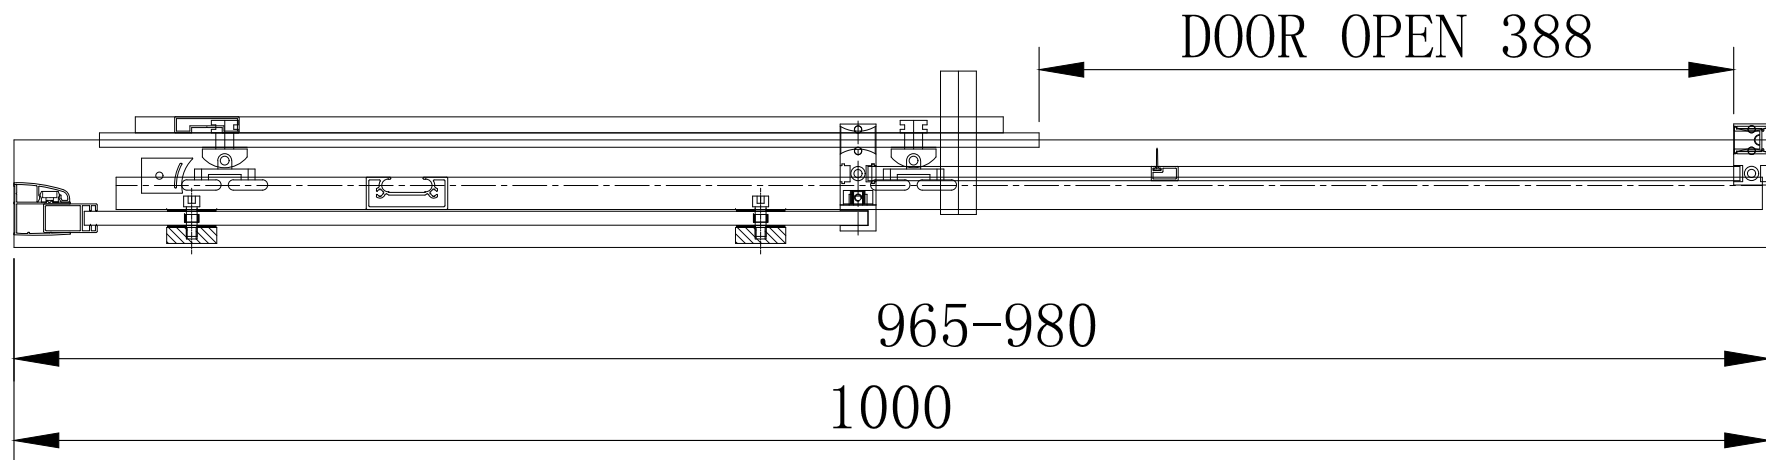

49.6013 8mm Framed Sliding Door Matt Black 1000mm

49.6014 8mm Framed Sliding Door Matt Black 1100mm

49.6015 8mm Framed Sliding Door Matt Black 1200mm

49.6016 8mm Framed Sliding Door Matt Black 1400mm

49.6017 8mm Framed Sliding Door Matt Black 1600mm

49.6018 8mm Framed Sliding Door Matt Black 1700mm