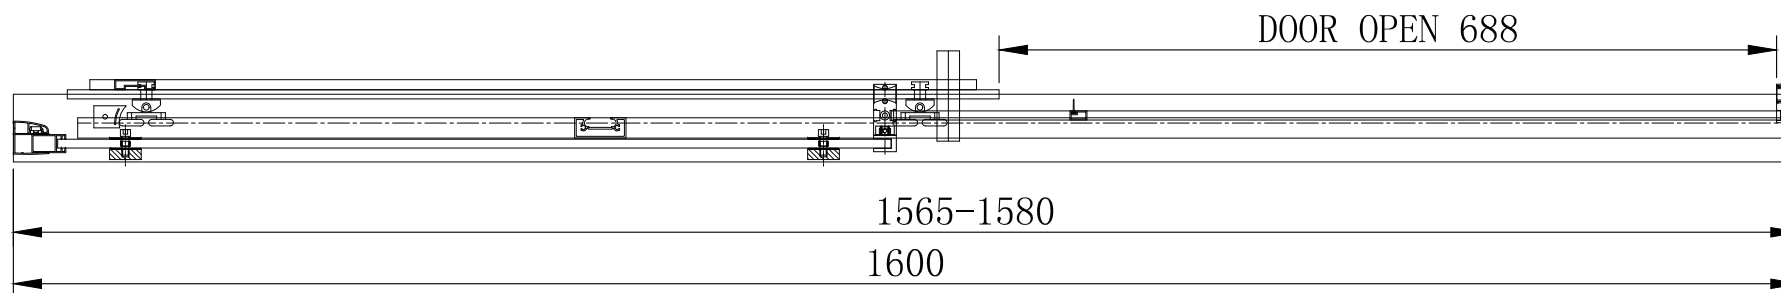

49.6013 8mm Framed Sliding Door Matt Black 1000mm

49.6014 8mm Framed Sliding Door Matt Black 1100mm

49.6015 8mm Framed Sliding Door Matt Black 1200mm

49.6016 8mm Framed Sliding Door Matt Black 1400mm

49.6017 8mm Framed Sliding Door Matt Black 1600mm

49.6018 8mm Framed Sliding Door Matt Black 1700mm