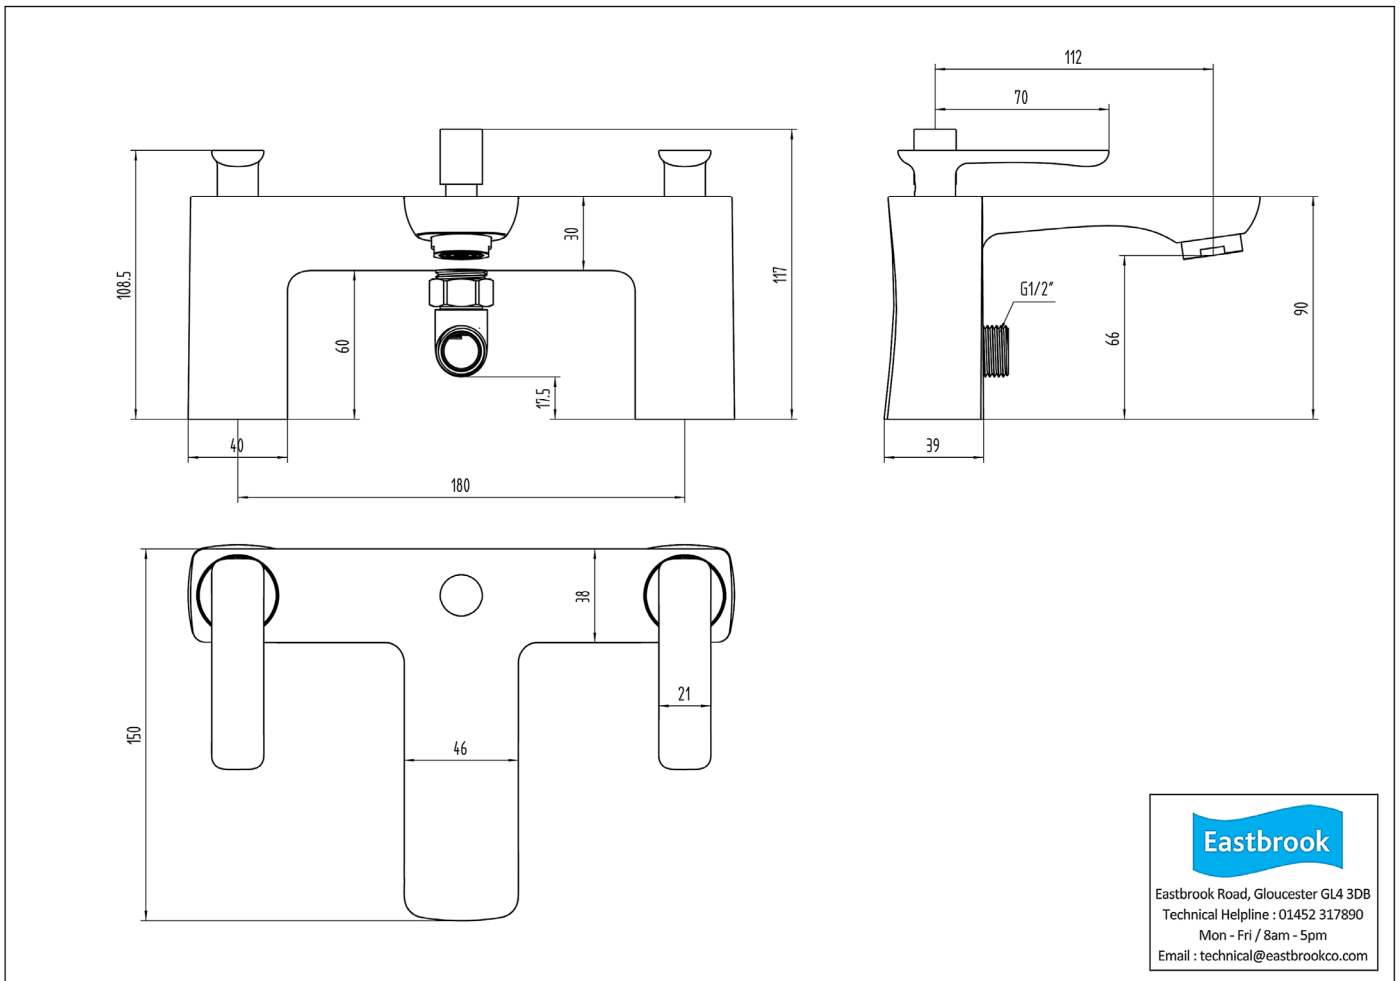

Drawing

Eastbrook Road, Gloucester GL4 3DB
Technical Helpline : 01452 317890
Mon - Fri / 8am - 5pm
Email : technical@eastbrookco.com