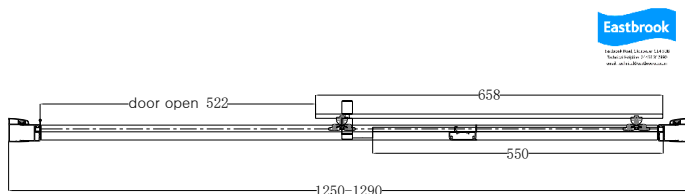

DATASHEET

Image

Drawing

General Information

Product:	49.7067
Description:	Vantage 2000 8mm 1300 Soft Close Sliding Door
Product Type:	Slider Shower Doors
Brand:	Eastbrook Company
Colour:	Brushed Brass
Material:	Tempered Glass
Height (mm):	2000mm
Width (mm):	37.5mm
Length (mm):	1300mm
Product Range:	Vantage 2000

Product Specifications

Warranty:	10 Year(s)
Door opening (mm):	515mm
Easy Clean glass:	Yes
Finish:	Brushed
Frameless:	No
Glass Thickness (mm):	8mm
Glass type:	Clear Glass
Waste Included:	No
Adjustment (mm):	1250-1290mm