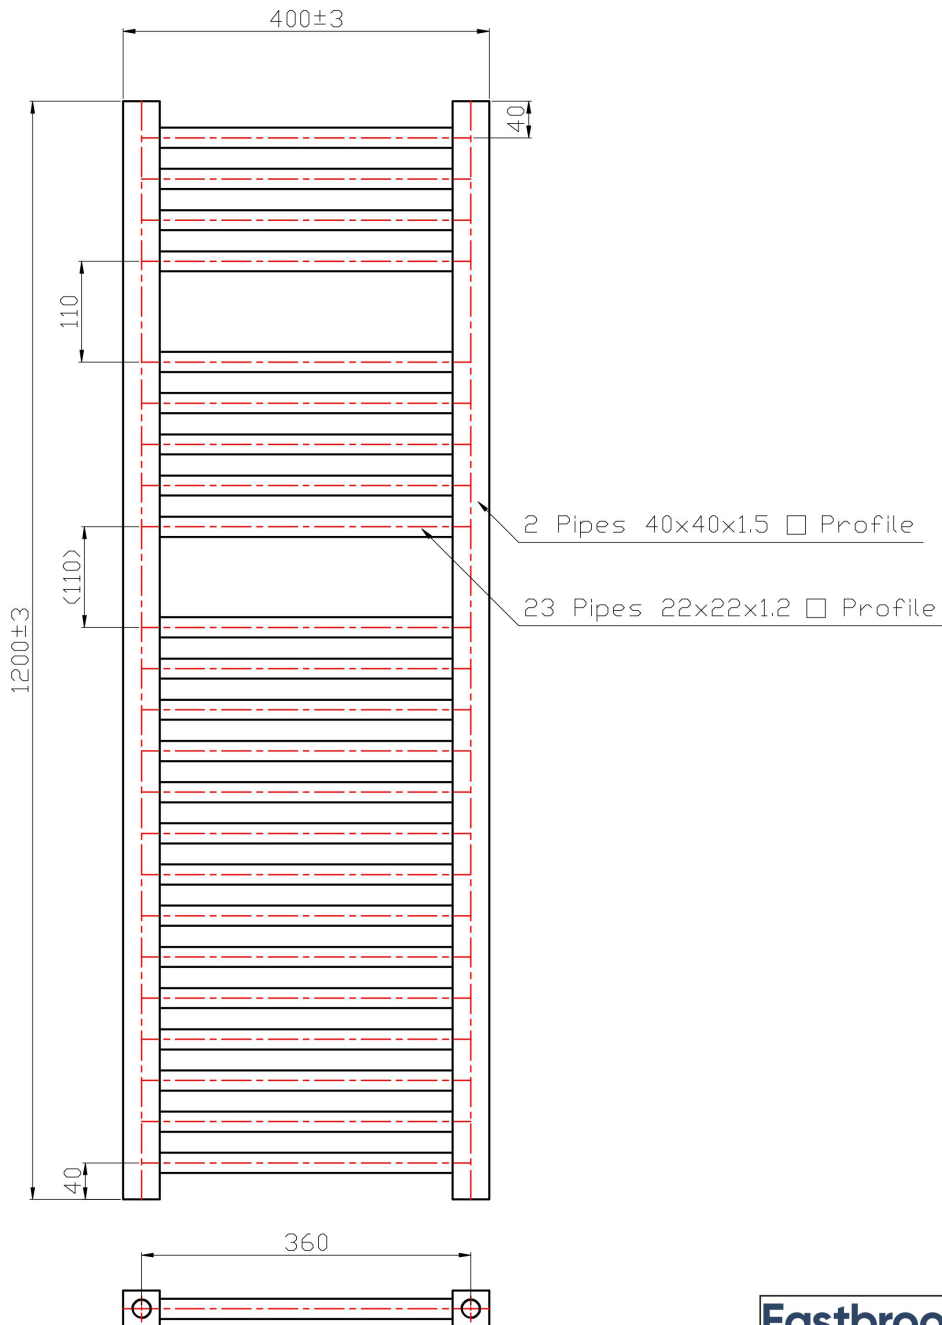

### General Information

Product:	41.0119
Description:	Biava Square 1200x400
Website Link:	<a href="#">(Click Here)</a>
Product Type:	Clearance Towel Rail
Brand:	Eastbrook Company
Colour:	Gloss White
Material:	Mild Steel
Height (mm):	1200mm
Width (mm):	400mm
Net Weight (kg):	9.82kg
Product Range:	Biava Square

## Drawing

### Biava Square Towel Rail 1200 x 400mm. Technical Drawing

**Eastbrook**   
Eastbrook Road, Gloucester GL4 3DB  
Technical Helpline : 01452 317890  
Mon - Fri / 8am - 5pm  
Email : [technical@eastbrookco.com](mailto:technical@eastbrookco.com)