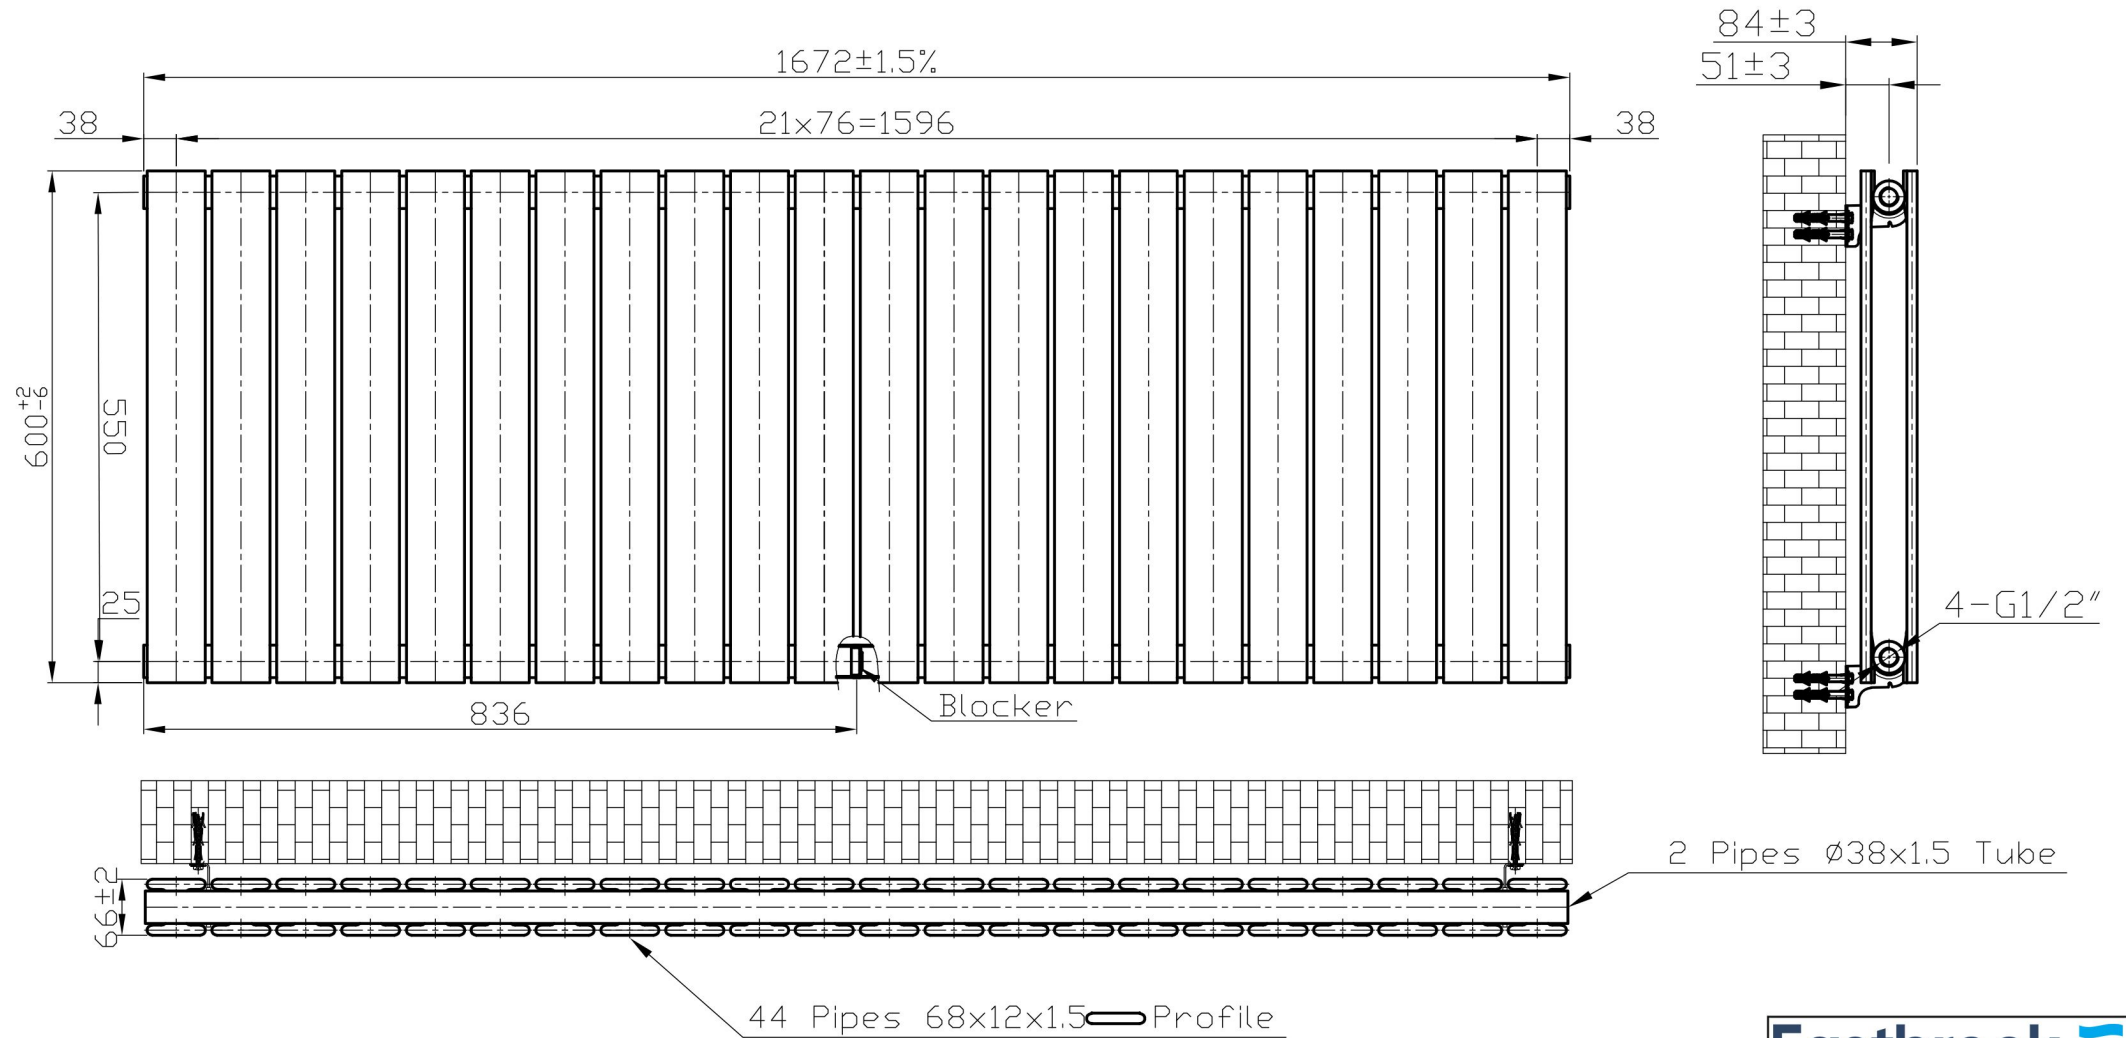

Warrington Type20 Horizontal Radiator 600 x 1672mm.

Technical Drawing

Unit: mm

Eastbrook 
Eastbrook Road, Gloucester GL4 3DB
Technical Helpline : 01452 317890
Mon - Fri / 8am - 5pm
Email : technical@eastbrookco.com